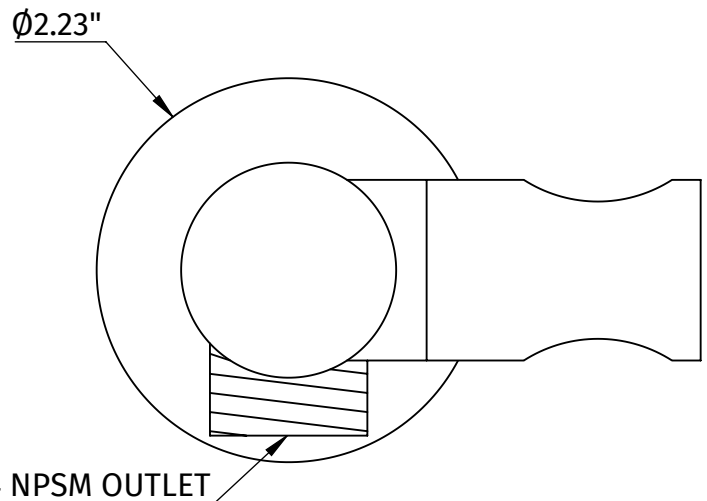

# Mountain

Plumbing Products

- SOLID BRASS CONSTRUCTION
- ROUND ESCUTCHEON INCLUDED
- HAND SHOWER HOLDER SWIVELS FOR CONVENIENCE
- 1/2 - 14 NPT FEMALE INLET
- 1/2 -14 NPSM MALE OUTLET

1/2" - 14 NPT INLET