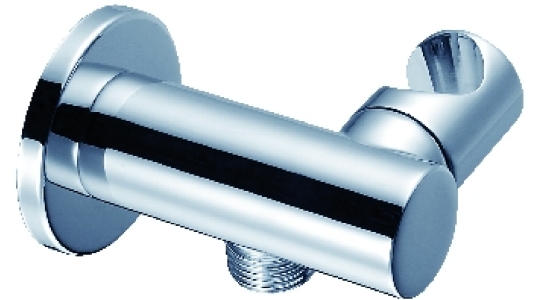

# MT41S

## ROUND WATERWAY ELBOW WITH ADJUSTABLE HAND SHOWER HOLDER

# Mountain

Plumbing Products

- SOLID BRASS CONSTRUCTION
- ROUND ESCUTCHEON INCLUDED
- HAND SHOWER HOLDER SWIVELS FOR CONVENIENCE
- 1/2 - 14 NPT FEMALE INLET
- 1/2 -14 NPSM MALE OUTLET

1/2" - 14 NPT INLET