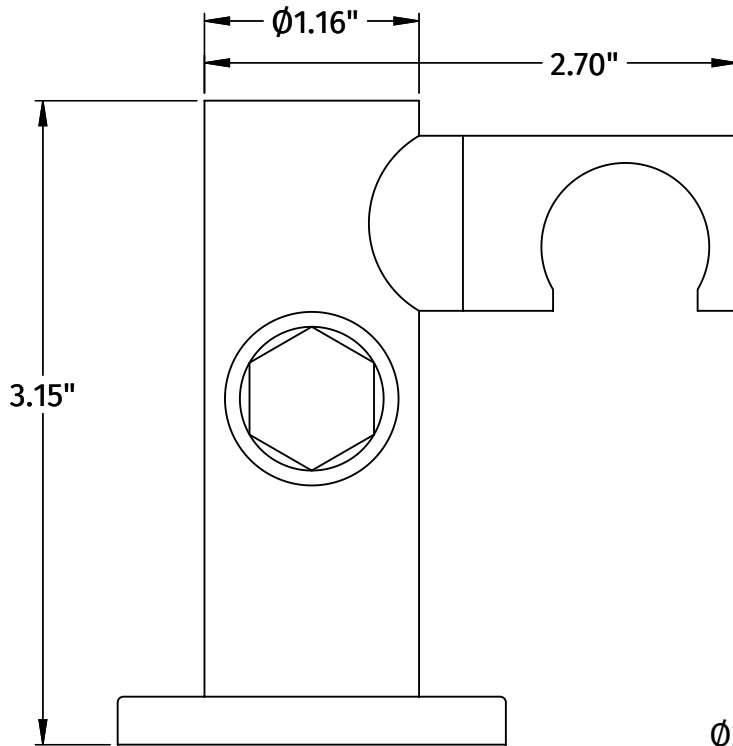

## ROUND WATERWAY ELBOW WITH ADJUSTABLE HAND SHOWER HOLDER

# Mountain

Plumbing Products

- SOLID BRASS CONSTRUCTION
- ROUND ESCUTCHEON INCLUDED
- HAND SHOWER HOLDER SWIVELS FOR CONVENIENCE
- 1/2 - 14 NPT FEMALE INLET
- 1/2 -14 NPSM MALE OUTLET

1/2" - 14 NPT INLET