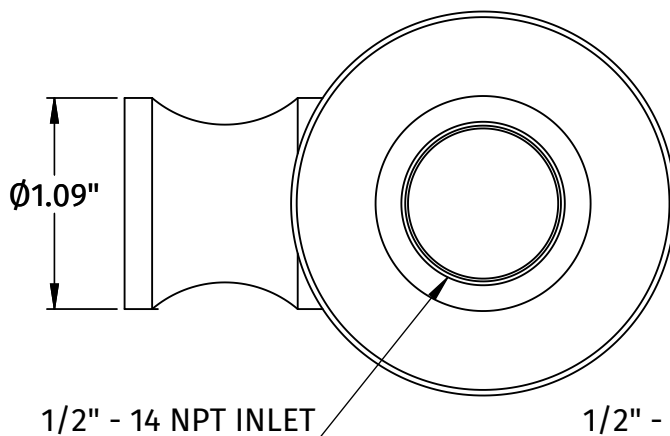

## ROUND WATERWAY ELBOW WITH ADJUSTABLE HAND SHOWER HOLDER

# Mountain

Plumbing Products

- SOLID BRASS CONSTRUCTION
- ROUND ESCUTCHEON INCLUDED
- HAND SHOWER HOLDER SWIVELS FOR CONVENIENCE
- 1/2 - 14 NPT FEMALE INLET
- 1/2 -14 NPSM MALE OUTLET

1/2" - 14 NPT INLET