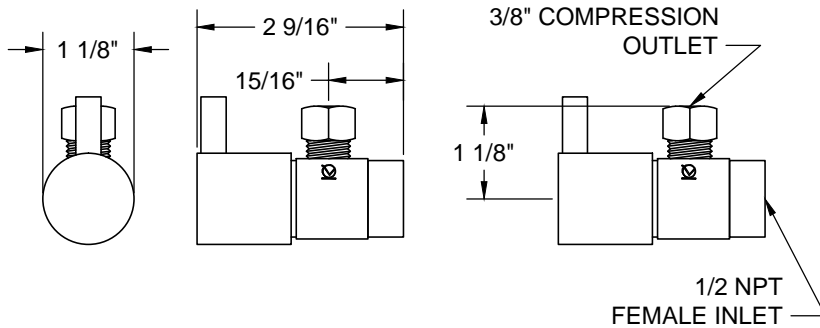

MT3045-NL SPECIFICATIONS

LAVATORY SUPPLY KIT

SUPPLY TUBES
& VALVES

THIS DECORATIVE P TRAP KIT OFFERS THE FOLLOWING FEATURES:

- FULLY PLATED MT304X 1 1/4" X 1 1/2" 17 GA BRASS P TRAP WITH HIGH BOX ESCUTCHEON AND CLEAN OUT PLUG
- TWO MT5001L-NL VALVES WITH 1/4 TURN CERAMIC DISC CARTRIDGE
- TWO MT450X-NL 4" NO LEAD PIPE NIPPLES WITH 1/2 NPT THREAD
- TWO MT442X SURE GRIP WALL ESCUTCHEONS
- TWO MT432X NO LEAD SUPPLY TUBES
- OFFERED IN MANY STANDARD DECORATIVE FINISHES
- SPECIAL FINISHES AVAILABLE UPON REQUEST