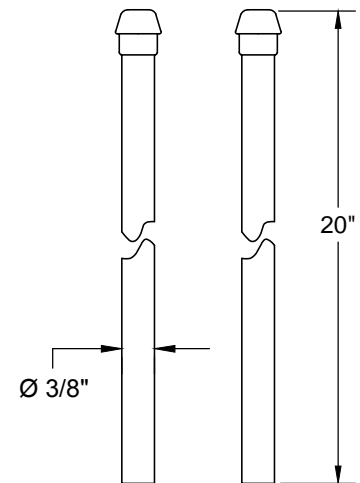

MT432X

WARRANTY

ONE YEAR WARRANTY ON PLATED FINISHES, 90 DAY WARRANTY ON ORB, EB, MHB, TB AND WCP AND LIFETIME ON PVD PROVIDED PROPER CARE HAS BEEN USED. ONE YEAR WARRANTY ON ALL PARTS. APPLIES TO ORIGINAL PURCHASER. CLAIMS REQUIRE PROOF OF PURCHASE.

FINISH CARE & MAINTENANCE

NEVER USE ANY HARSH ALKALI, ACID BASED DETERGENTS OR CLEANERS SUCH AS SOFT SCRUB®, SCRUBBING BUBBLES® OR COMET® TO CLEAN. DO NOT USE BRILLO® AND SCOTCH BRITE® PADS. THESE WILL ALL HARM THE FINISH. TO CLEAN, USE ONLY A DAMP SOFT CLOTH AND WIPE USING A SOFT CLOTH. STANDARD WINDEX CAN ALSO BE USED SPARINGLY. TO MAINTAIN THE FINISH, WIPE WITH A SOFT DRY CLOTH. AN OCCASIONAL COAT OF PURE CARNUBA WAX WITHOUT CLEANERS WILL HELP PROTECT THE FINISH.