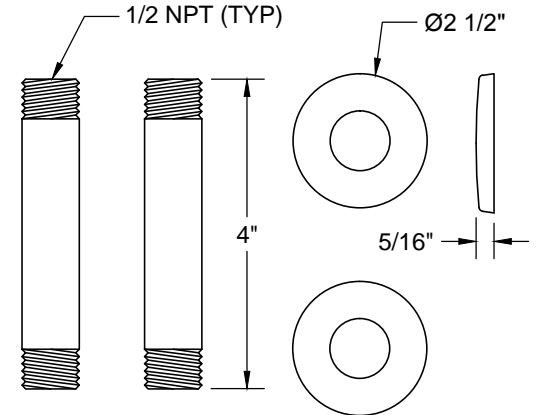

MT450X-NL

MT442X