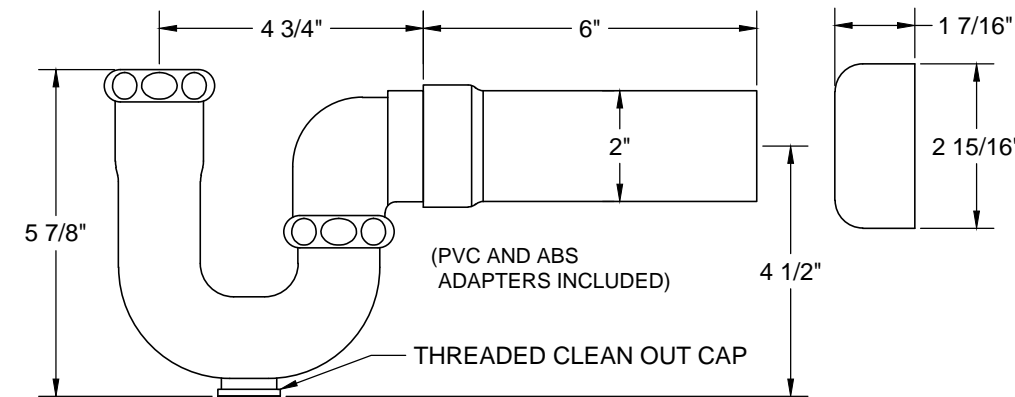

MT3045-NL SPECIFICATIONS

LAVATORY SUPPLY KIT

SUPPLY TUBES
& VALVES

THIS DECORATIVE P TRAP KIT OFFERS THE FOLLOWING FEATURES:

- FULLY PLATED MT304X 1 1/4" X 1 1/2" 17 GA BRASS P TRAP WITH HIGH BOX ESCUTCHEON AND CLEAN OUT PLUG
- TWO MT5001L-NL VALVES WITH 1/4 TURN CERAMIC DISC CARTRIDGE
- TWO MT450X-NL 4" NO LEAD PIPE NIPPLES WITH 1/2 NPT THREAD
- TWO MT442X SURE GRIP WALL ESCUTCHEONS
- TWO MT432X NO LEAD SUPPLY TUBES
- OFFERED IN MANY STANDARD DECORATIVE FINISHES
- SPECIAL FINISHES AVAILABLE UPON REQUEST

MT304X

WARRANTY

ONE YEAR WARRANTY ON PLATED FINISHES, 90 DAY WARRANTY ON ORB, EB, MHB, TB AND WCP AND LIFETIME ON PVD PROVIDED PROPER CARE HAS BEEN USED. ONE YEAR WARRANTY ON ALL PARTS. APPLIES TO ORIGINAL PURCHASER. CLAIMS REQUIRE PROOF OF PURCHASE.

FINISH CARE & MAINTENANCE

NEVER USE ANY HARSH ALKALI, ACID BASED DETERGENTS OR CLEANERS SUCH AS SOFT SCRUB®, SCRUBBING BUBBLES® OR COMET® TO CLEAN. DO NOT USE BRILLO® AND SCOTCH BRITE® PADS. THESE WILL ALL HARM THE FINISH. TO CLEAN, USE ONLY A DAMP SOFT CLOTH AND WIPE USING A SOFT CLOTH. STANDARD WINDEX CAN ALSO BE USED SPARINGLY. TO MAINTAIN THE FINISH, WIPE WITH A SOFT DRY CLOTH. AN OCCASIONAL COAT OF PURE CARNUBA WAX WITHOUT CLEANERS WILL HELP PROTECT THE FINISH.