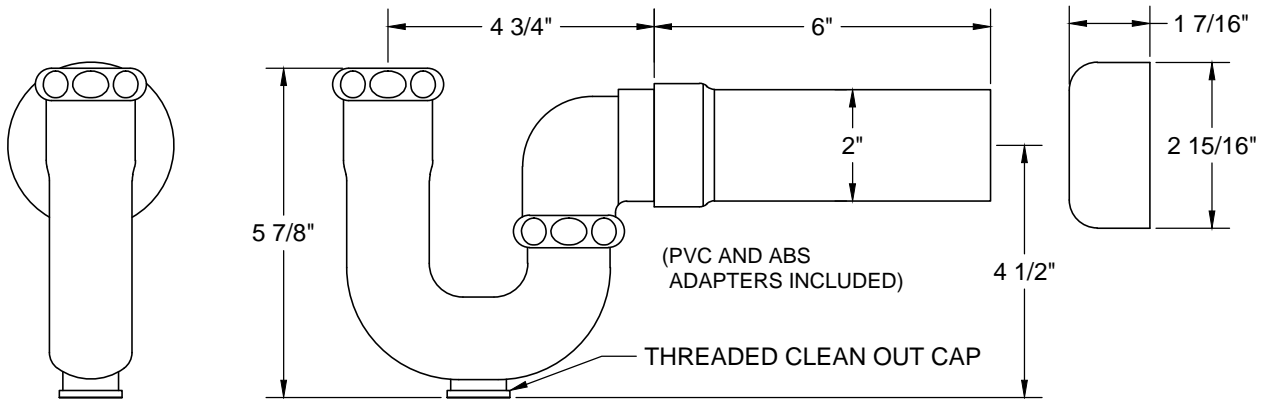

MT304X

WARRANTY

ONE YEAR WARRANTY ON PLATED FINISHES, 90 DAY WARRANTY ON ORB, EB, MHB, TB AND WCP AND LIFETIME ON PVD PROVIDED PROPER CARE HAS BEEN USED. ONE YEAR WARRANTY ON ALL PARTS. APPLIES TO ORIGINAL PURCHASER. CLAIMS REQUIRE PROOF OF PURCHASE.

FINISH CARE & MAINTENANCE

NEVER USE ANY HARSH ALKALI, ACID BASED DETERGENTS OR CLEANERS SUCH AS SOFT SCRUB®, SCRUBBING BUBBLES® OR COMET® TO CLEAN. DO NOT USE BRILLO® AND SCOTCH BRITE® PADS. THESE WILL ALL HARM THE FINISH. TO CLEAN, USE ONLY A DAMP SOFT CLOTH AND WIPE USING A SOFT CLOTH. STANDARD WINDEX CAN ALSO BE USED SPARINGLY. TO MAINTAIN THE FINISH, WIPE WITH A SOFT DRY CLOTH. AN OCCASIONAL COAT OF PURE CARNUBA WAX WITHOUT CLEANERS WILL HELP PROTECT THE FINISH.