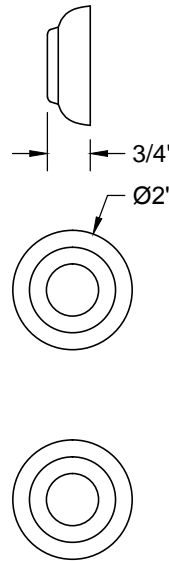

### THIS DECORATIVE P TRAP KIT OFFERS THE FOLLOWING FEATURES:

- FULLY PLATED MT304X 1 1/4" X 1 1/2" 17 GA BRASS P TRAP WITH HIGH BOX ESCUTCHEON AND CLEAN OUT PLUG
- TWO MT4006X-NL 1/2" COPPER SWEAT VALVES WITH WALL ESCUTCHEONS
- TWO MT432X NO LEAD SUPPLY TUBES
- OFFERED IN MANY STANDARD DECORATIVE FINISHES
- SPECIAL FINISHES AVAILABLE UPON REQUEST

SUPPLY TUBES & VALVES

**MT4006X-NL**

**MT432X**

**MT304X**