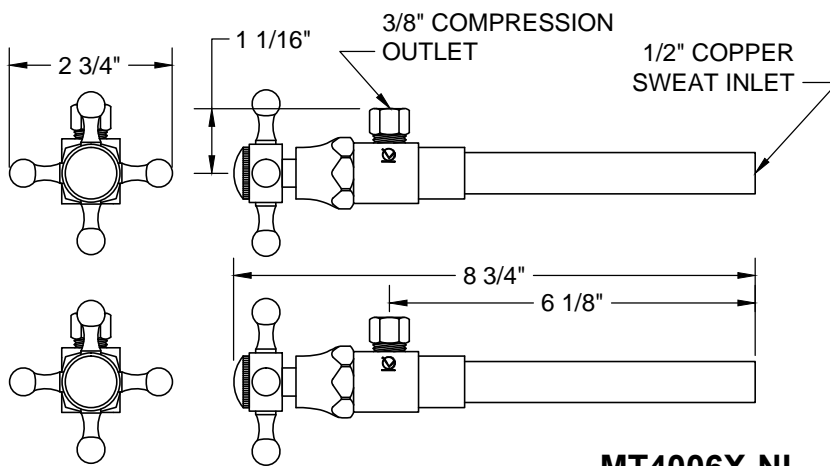

MT8121X-NL SPECIFICATIONS

LAVATORY SUPPLY KIT

THIS DECORATIVE P TRAP KIT OFFERS THE FOLLOWING FEATURES:

- FULLY PLATED MT304X 1 1/4" X 1 1/2" 17 GA BRASS P TRAP WITH HIGH BOX ESCUTCHEON AND CLEAN OUT PLUG
- TWO MT4006X-NL 1/2" COPPER SWEAT VALVES WITH WALL ESCUTCHEONS
- TWO MT432X NO LEAD SUPPLY TUBES
- OFFERED IN MANY STANDARD DECORATIVE FINISHES
- SPECIAL FINISHES AVAILABLE UPON REQUEST

SUPPLY TUBES & VALVES

MT4006X-NL