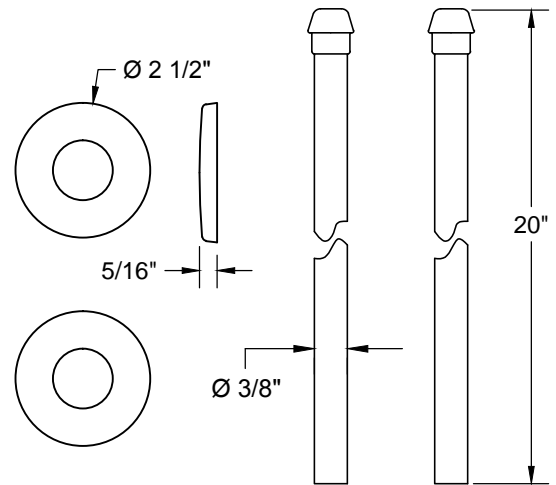

MT441X

MT432X