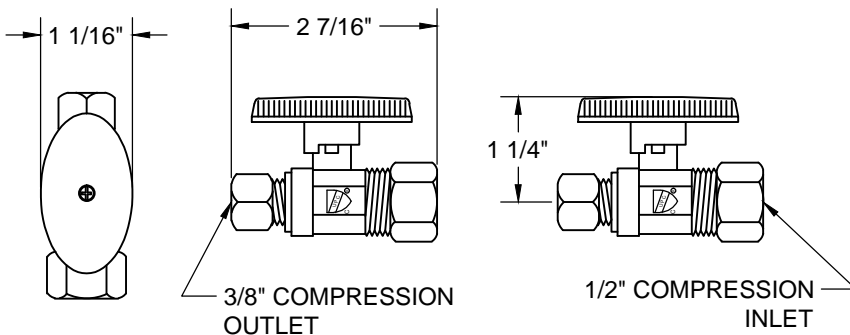

### THIS DECORATIVE P TRAP KIT OFFERS THE FOLLOWING FEATURES:

- FULLY PLATED MT302X 1 1/2" DIA 17 GA BRASS P TRAP WITH MT313X HIGH BOX ESCUTCHEON
- TWO MT410-NL 1/4 TURN NO LEAD BALL VALVES
- TWO MT441X SURE GRIP WALL ESCUTCHEONS
- TWO MT432X NO LEAD SUPPLY TUBES
- OFFERED IN MANY STANDARD DECORATIVE FINISHES
- SPECIAL FINISHES AVAILABLE UPON REQUEST