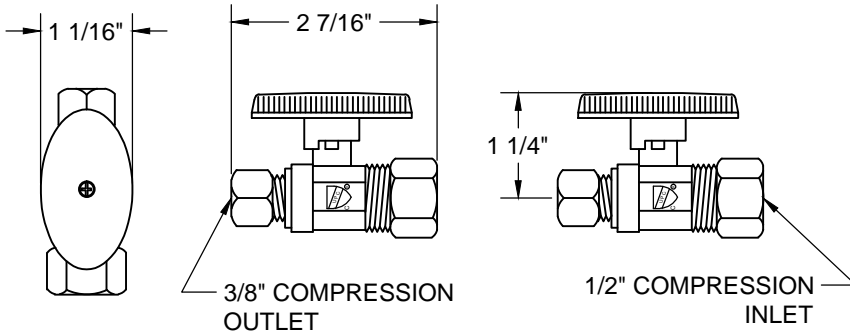

### THIS DECORATIVE P TRAP KIT OFFERS THE FOLLOWING FEATURES:

- FULLY PLATED MT302X 1 1/2" DIA 17 GA BRASS P TRAP WITH MT313X HIGH BOX ESCUTCHEON
- TWO MT410-NL 1/4 TURN NO LEAD BALL VALVES
- TWO MT441X SURE GRIP WALL ESCUTCHEONS
- TWO MT432X NO LEAD SUPPLY TUBES
- OFFERED IN MANY STANDARD DECORATIVE FINISHES
- SPECIAL FINISHES AVAILABLE UPON REQUEST