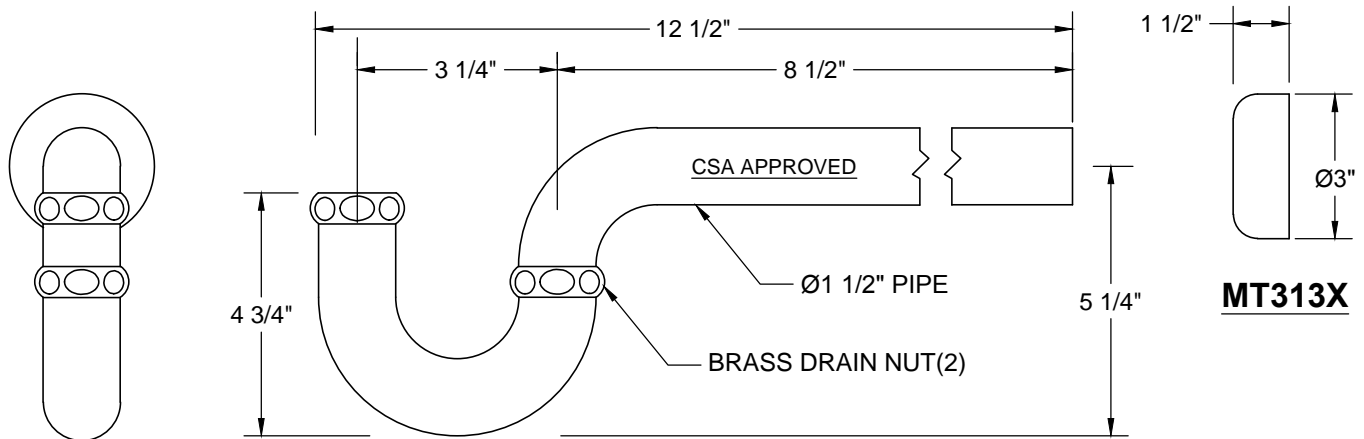

MT302X

MT313X

WARRANTY

ONE YEAR WARRANTY ON PLATED FINISHES, 90 DAY WARRANTY ON ORB, EB, MHB, TB AND WCP AND LIFETIME ON PVD PROVIDED PROPER CARE HAS BEEN USED. ONE YEAR WARRANTY ON ALL PARTS. APPLIES TO ORIGINAL PURCHASER. CLAIMS REQUIRE PROOF OF PURCHASE.

FINISH CARE & MAINTENANCE

NEVER USE ANY HARSH ALKALI, ACID BASED DETERGENTS OR CLEANERS SUCH AS SOFT SCRUB®, SCRUBBING BUBBLES® OR COMET® TO CLEAN. DO NOT USE BRILLO® AND SCOTCH BRITE® PADS. THESE WILL ALL HARM THE FINISH. TO CLEAN, USE ONLY A DAMP SOFT CLOTH AND WIPE USING A SOFT CLOTH. STANDARD WINDEX CAN ALSO BE USED SPARINGLY. TO MAINTAIN THE FINISH, WIPE WITH A SOFT DRY CLOTH. AN OCCASIONAL COAT OF PURE CARNUBA WAX WITHOUT CLEANERS WILL HELP PROTECT THE FINISH.