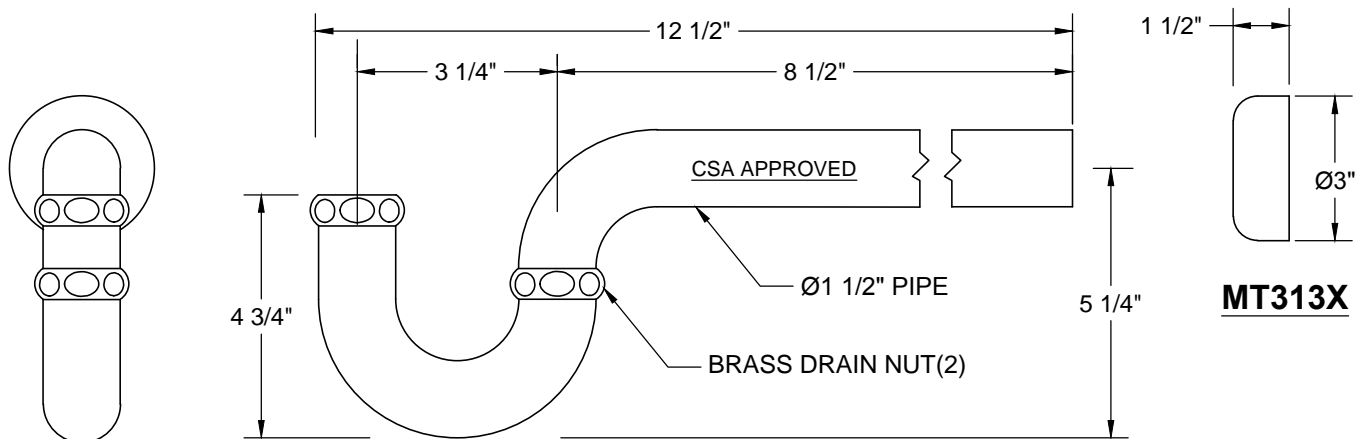

MT302X

MT313X

WARRANTY

ONE YEAR WARRANTY ON PLATED FINISHES, 90 DAY WARRANTY ON ORB, EB, MHB, TB AND WCP AND LIFETIME ON PVD PROVIDED PROPER CARE HAS BEEN USED. ONE YEAR WARRANTY ON ALL PARTS. APPLIES TO ORIGINAL PURCHASER. CLAIMS REQUIRE PROOF OF PURCHASE.

FINISH CARE & MAINTENANCE

NEVER USE ANY HARSH ALKALI, ACID BASED DETERGENTS OR CLEANERS SUCH AS SOFT SCRUB®, SCRUBBING BUBBLES® OR COMET® TO CLEAN. DO NOT USE BRILLO® AND SCOTCH BRITE® PADS. THESE WILL ALL HARM THE FINISH. TO CLEAN, USE ONLY A DAMP SOFT CLOTH AND WIPE USING A SOFT CLOTH. STANDARD WINDEX CAN ALSO BE USED SPARINGLY. TO MAINTAIN THE FINISH, WIPE WITH A SOFT DRY CLOTH. AN OCCASIONAL COAT OF PURE CARNUBA WAX WITHOUT CLEANERS WILL HELP PROTECT THE FINISH.