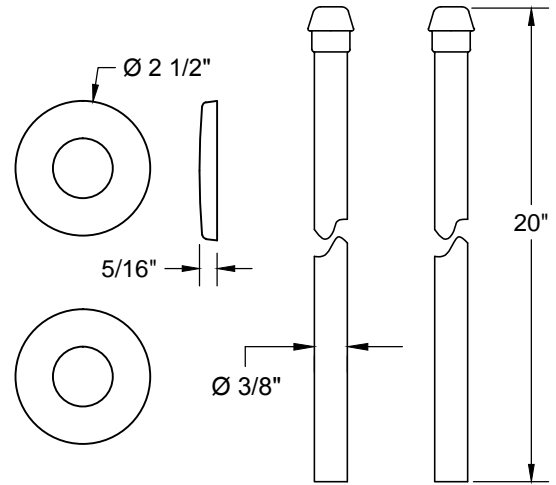

MT441X

MT432X