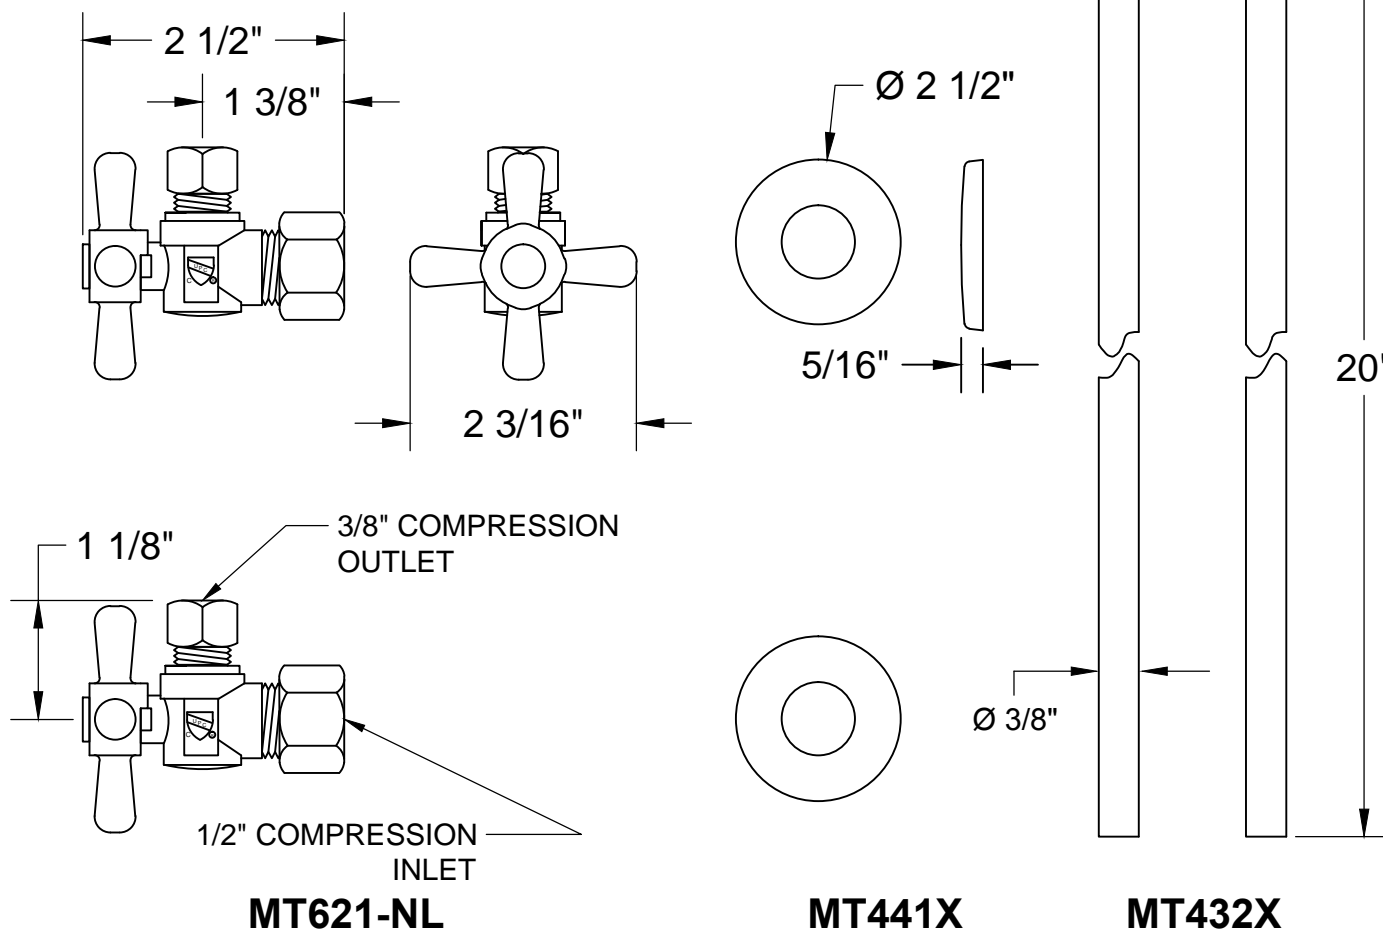

# MT493BX-NL SPECIFICATIONS

## LAVATORY SUPPLY KIT

SUPPLY TUBES &  
VALVES

### THIS DECORATIVE P TRAP KIT OFFERS THE FOLLOWING FEATURES:

- TWO MT621-NL 1/4 TURN NO LEAD BALL VALVES
- TWO MT432X NO LEAD SUPPLY TUBES
- TWO MT441X SURE GRIP WALL ESCUTCHEONS
- OFFERED IN MANY STANDARD DECORATIVE FINISHES
- SPECIAL FINISHES AVAILABLE UPON REQUEST