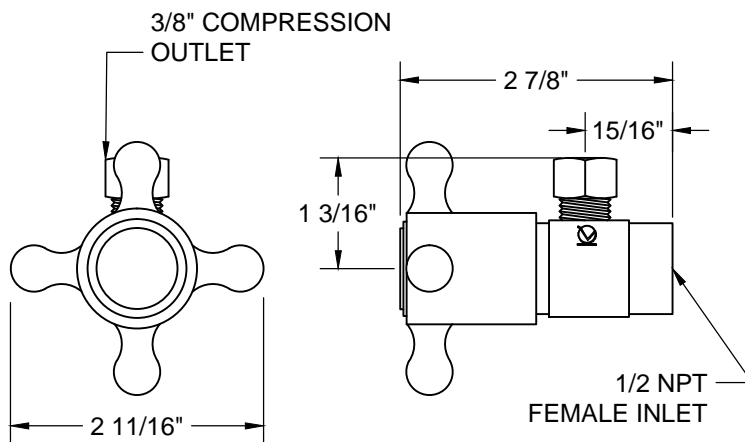

MT4001-NL

WARRANTY

ONE YEAR WARRANTY ON PLATED FINISHES, 90 DAY WARRANTY ON ORB, EB, MHB, TB AND WCP AND LIFETIME ON PVD PROVIDED PROPER CARE HAS BEEN USED. ONE YEAR WARRANTY ON ALL PARTS. APPLIES TO ORIGINAL PURCHASER . CLAIMS REQUIRE PROOF OF PURCHASE.

FINISH CARE & MAINTENANCE

NEVER USE ANY HARSH ALKALI, ACID BASED DETERGENTS OR CLEANERS SUCH AS SOFT SCRUB®, SCRUBBING BUBBLES® OR COMET® TO CLEAN. DO NOT USE BRILLO® AND SCOTCH BRITE® PADS. THESE WILL ALL HARM THE FINISH. TO CLEAN, USE ONLY A DAMP SOFT CLOTH AND WIPE USING A SOFT CLOTH. STANDARD WINDEX CAN ALSO BE USED SPARINGLY. TO MAINTAIN THE FINISH, WIPE WITH A SOFT DRY CLOTH. AN OCCASIONAL COAT OF PURE CARNUBA WAX WITHOUT CLEANERS WILL HELP PROTECT THE FINISH.