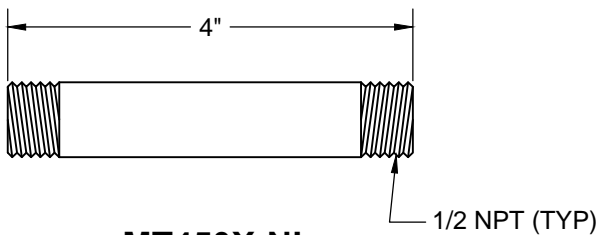

MT474X-NL SPECIFICATIONS

TOILET SUPPLY KIT

SUPPLY TUBES
& VALVES

THIS DECORATIVE SUPPLY VALVE KIT OFFERS THE FOLLOWING FEATURES:

- ONE MT4001-NL VALVE WITH 1/4 TURN CERAMIC DISC CARTRIDGE
- ONE MT426X NO LEAD CORRUGATED SUPPLY TUBE
- ONE MT442X SURE GRIP WALL ESCUTCHEON
- ONE MT450X-NL 4" NO LEAD PIPE NIPPLE WITH 1/2 NPT THREAD
- OFFERED IN MANY STANDARD DECORATIVE FINISHES
- SPECIAL FINISHES AVAILABLE UPON REQUEST