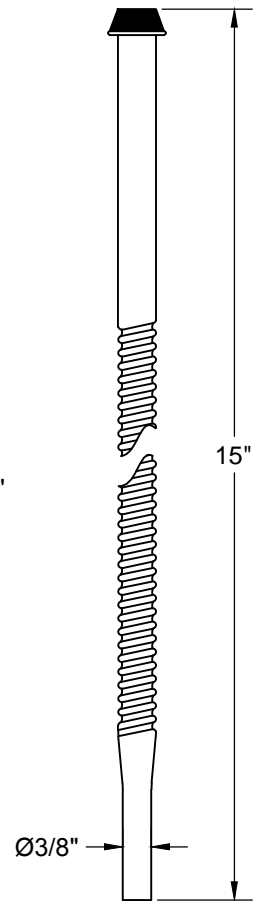

MT474X-NL SPECIFICATIONS

TOILET SUPPLY KIT

SUPPLY TUBES
& VALVES

THIS DECORATIVE SUPPLY VALVE KIT OFFERS THE FOLLOWING FEATURES:

- ONE MT4001-NL VALVE WITH 1/4 TURN CERAMIC DISC CARTRIDGE
- ONE MT426X NO LEAD CORRUGATED SUPPLY TUBE
- ONE MT442X SURE GRIP WALL ESCUTCHEON
- ONE MT450X-NL 4" NO LEAD PIPE NIPPLE WITH 1/2 NPT THREAD
- OFFERED IN MANY STANDARD DECORATIVE FINISHES
- SPECIAL FINISHES AVAILABLE UPON REQUEST

MT450X-NL

MT442X

MT426X

MT4001-NL

WARRANTY

ONE YEAR WARRANTY ON PLATED FINISHES, 90 DAY WARRANTY ON ORB, EB, MHB, TB AND WCP AND LIFETIME ON PVD PROVIDED PROPER CARE HAS BEEN USED. ONE YEAR WARRANTY ON ALL PARTS. APPLIES TO ORIGINAL PURCHASER . CLAIMS REQUIRE PROOF OF PURCHASE.