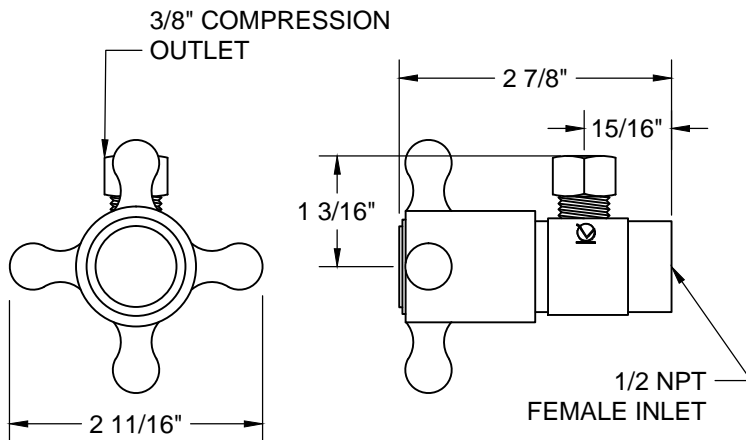

MT4001-NL

WARRANTY

ONE YEAR WARRANTY ON PLATED FINISHES, 90 DAY WARRANTY ON ORB, EB, MHB, TB AND WCP AND LIFETIME ON PVD PROVIDED PROPER CARE HAS BEEN USED. ONE YEAR WARRANTY ON ALL PARTS. APPLIES TO ORIGINAL PURCHASER . CLAIMS REQUIRE PROOF OF PURCHASE.

FINISH CARE & MAINTENANCE

NEVER USE ANY HARSH ALKALI, ACID BASED DETERGENTS OR CLEANERS SUCH AS SOFT SCRUB®, SCRUBBING BUBBLES® OR COMET® TO CLEAN. DO NOT USE BRILLO® AND SCOTCH BRITE® PADS. THESE WILL ALL HARM THE FINISH. TO CLEAN, USE ONLY A DAMP SOFT CLOTH AND WIPE USING A SOFT CLOTH. STANDARD WINDEX CAN ALSO BE USED SPARINGLY. TO MAINTAIN THE FINISH, WIPE WITH A SOFT DRY CLOTH. AN OCCASIONAL COAT OF PURE CARNUBA WAX WITHOUT CLEANERS WILL HELP PROTECT THE FINISH.