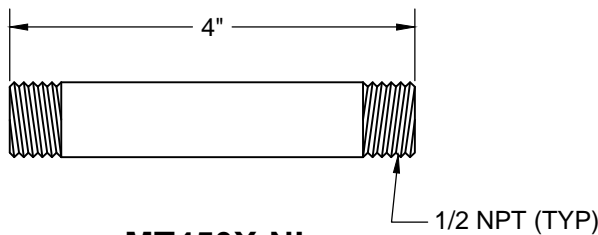

### THIS DECORATIVE SUPPLY VALVE KIT OFFERS THE FOLLOWING FEATURES:

- ONE MT4001-NL VALVE WITH 1/4 TURN CERAMIC DISC CARTRIDGE
- ONE MT426X NO LEAD CORRUGATED SUPPLY TUBE
- ONE MT442X SURE GRIP WALL ESCUTCHEON
- ONE MT450X-NL 4" NO LEAD PIPE NIPPLE WITH 1/2 NPT THREAD
- OFFERED IN MANY STANDARD DECORATIVE FINISHES
- SPECIAL FINISHES AVAILABLE UPON REQUEST