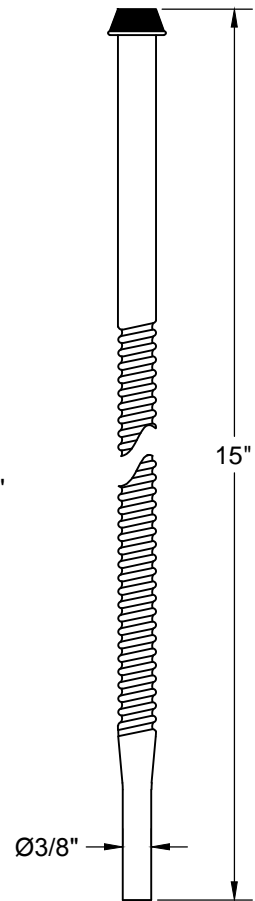

MT474X-NL SPECIFICATIONS

TOILET SUPPLY KIT

SUPPLY TUBES
& VALVES

THIS DECORATIVE SUPPLY VALVE KIT OFFERS THE FOLLOWING FEATURES:

- ONE MT4001-NL VALVE WITH 1/4 TURN CERAMIC DISC CARTRIDGE
- ONE MT426X NO LEAD CORRUGATED SUPPLY TUBE
- ONE MT442X SURE GRIP WALL ESCUTCHEON
- ONE MT450X-NL 4" NO LEAD PIPE NIPPLE WITH 1/2 NPT THREAD
- OFFERED IN MANY STANDARD DECORATIVE FINISHES
- SPECIAL FINISHES AVAILABLE UPON REQUEST

MT426X

WARRANTY

ONE YEAR WARRANTY ON PLATED FINISHES, 90 DAY WARRANTY ON ORB, EB, MHB, TB AND WCP AND LIFETIME ON PVD PROVIDED PROPER CARE HAS BEEN USED. ONE YEAR WARRANTY ON ALL PARTS. APPLIES TO ORIGINAL PURCHASER . CLAIMS REQUIRE PROOF OF PURCHASE.

FINISH CARE & MAINTENANCE

NEVER USE ANY HARSH ALKALI, ACID BASED DETERGENTS OR CLEANERS SUCH AS SOFT SCRUB®, SCRUBBING BUBBLES® OR COMET® TO CLEAN. DO NOT USE BRILLO® AND SCOTCH BRITE® PADS. THESE WILL ALL HARM THE FINISH. TO CLEAN, USE ONLY A DAMP SOFT CLOTH AND WIPE USING A SOFT CLOTH. STANDARD WINDEX CAN ALSO BE USED SPARINGLY. TO MAINTAIN THE FINISH, WIPE WITH A SOFT DRY CLOTH. AN OCCASIONAL COAT OF PURE CARNUBA WAX WITHOUT CLEANERS WILL HELP PROTECT THE FINISH.