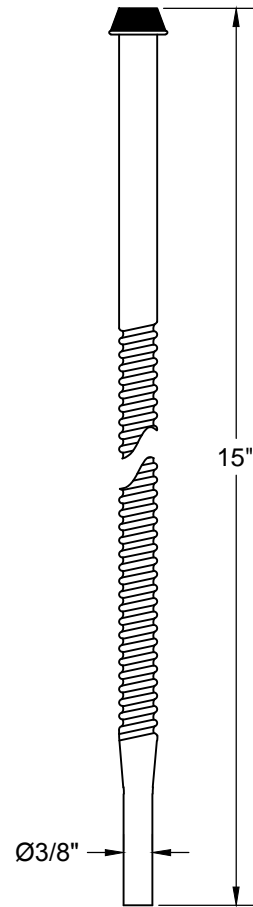

## TOILET SUPPLY KIT

SUPPLY TUBES  
& VALVES

### THIS DECORATIVE SUPPLY VALVE KIT OFFERS THE FOLLOWING FEATURES:

- ONE MT6001-NL VALVE WITH 1/4 TURN CERAMIC DISC CARTRIDGE
- ONE MT426X NO LEAD CORRUGATED SUPPLY TUBE
- ONE MT442X SURE GRIP WALL ESCUTCHEON
- ONE MT450X-NL 4" NO LEAD PIPE NIPPLE WITH 1/2 NPT THREAD
- OFFERED IN MANY STANDARD DECORATIVE FINISHES
- SPECIAL FINISHES AVAILABLE UPON REQUEST

**MT450X-NL**

Ø2 1/2"

**MT442X**

**MT426X**

**MT6001-NL**