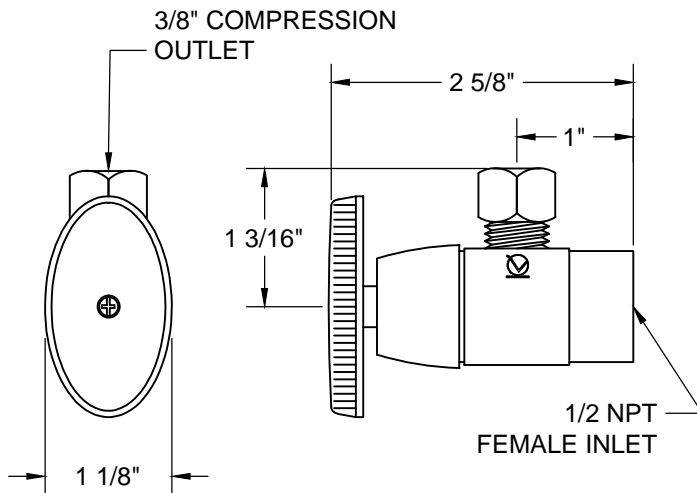

MT6001-NL

WARRANTY

ONE YEAR WARRANTY ON PLATED FINISHES, 90 DAY WARRANTY ON ORB, EB, MHB, TB AND WCP AND LIFETIME ON PVD PROVIDED PROPER CARE HAS BEEN USED. ONE YEAR WARRANTY ON ALL PARTS. APPLIES TO ORIGINAL PURCHASER. CLAIMS REQUIRE PROOF OF PURCHASE.

FINISH CARE & MAINTENANCE

NEVER USE ANY HARSH ALKALI, ACID BASED DETERGENTS OR CLEANERS SUCH AS SOFT SCRUB®, SCRUBBING BUBBLES® OR COMET® TO CLEAN. DO NOT USE BRILLO® AND SCOTCH BRITE® PADS. THESE WILL ALL HARM THE FINISH. TO CLEAN, USE ONLY A DAMP SOFT CLOTH AND WIPE USING A SOFT CLOTH. STANDARD WINDEX CAN ALSO BE USED SPARINGLY. TO MAINTAIN THE FINISH, WIPE WITH A SOFT DRY CLOTH. AN OCCASIONAL COAT OF PURE CARNUBA WAX WITHOUT CLEANERS WILL HELP PROTECT THE FINISH.