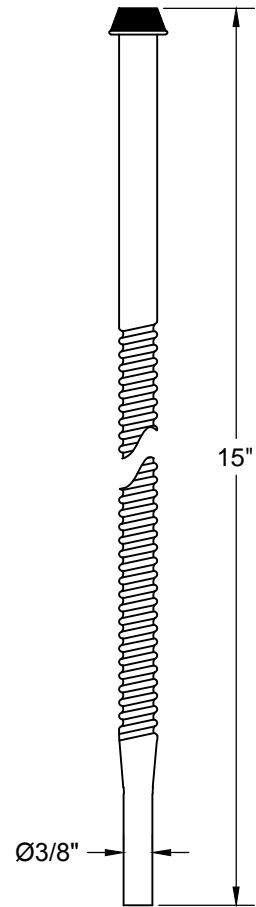

MT4740-NL SPECIFICATIONS

TOILET SUPPLY KIT

SUPPLY TUBES
& VALVES

THIS DECORATIVE SUPPLY VALVE KIT OFFERS THE FOLLOWING FEATURES:

- ONE MT6001-NL VALVE WITH 1/4 TURN CERAMIC DISC CARTRIDGE
- ONE MT426X NO LEAD CORRUGATED SUPPLY TUBE
- ONE MT442X SURE GRIP WALL ESCUTCHEON
- ONE MT450X-NL 4" NO LEAD PIPE NIPPLE WITH 1/2 NPT THREAD
- OFFERED IN MANY STANDARD DECORATIVE FINISHES
- SPECIAL FINISHES AVAILABLE UPON REQUEST

MT450X-NL

MT442X

MT426X

MT6001-NL

WARRANTY

ONE YEAR WARRANTY ON PLATED FINISHES, 90 DAY WARRANTY ON ORB, EB, MHB, TB AND WCP AND LIFETIME ON PVD PROVIDED PROPER CARE HAS BEEN USED. ONE YEAR WARRANTY ON ALL PARTS. APPLIES TO ORIGINAL PURCHASER. CLAIMS REQUIRE PROOF OF PURCHASE.