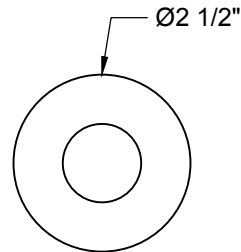

MT4740-NL SPECIFICATIONS

TOILET SUPPLY KIT

SUPPLY TUBES
& VALVES

THIS DECORATIVE SUPPLY VALVE KIT OFFERS THE FOLLOWING FEATURES:

- ONE MT6001-NL VALVE WITH 1/4 TURN CERAMIC DISC CARTRIDGE
- ONE MT426X NO LEAD CORRUGATED SUPPLY TUBE
- ONE MT442X SURE GRIP WALL ESCUTCHEON
- ONE MT450X-NL 4" NO LEAD PIPE NIPPLE WITH 1/2 NPT THREAD
- OFFERED IN MANY STANDARD DECORATIVE FINISHES
- SPECIAL FINISHES AVAILABLE UPON REQUEST

MT442X

WARRANTY

ONE YEAR WARRANTY ON PLATED FINISHES, 90 DAY WARRANTY ON ORB, EB, MHB, TB AND WCP AND LIFETIME ON PVD PROVIDED PROPER CARE HAS BEEN USED. ONE YEAR WARRANTY ON ALL PARTS. APPLIES TO ORIGINAL PURCHASER. CLAIMS REQUIRE PROOF OF PURCHASE.

FINISH CARE & MAINTENANCE

NEVER USE ANY HARSH ALKALI, ACID BASED DETERGENTS OR CLEANERS SUCH AS SOFT SCRUB®, SCRUBBING BUBBLES® OR COMET® TO CLEAN. DO NOT USE BRILLO® AND SCOTCH BRITE® PADS. THESE WILL ALL HARM THE FINISH. TO CLEAN, USE ONLY A DAMP SOFT CLOTH AND WIPE USING A SOFT CLOTH. STANDARD WINDEX CAN ALSO BE USED SPARINGLY. TO MAINTAIN THE FINISH, WIPE WITH A SOFT DRY CLOTH. AN OCCASIONAL COAT OF PURE CARNUBA WAX WITHOUT CLEANERS WILL HELP PROTECT THE FINISH.