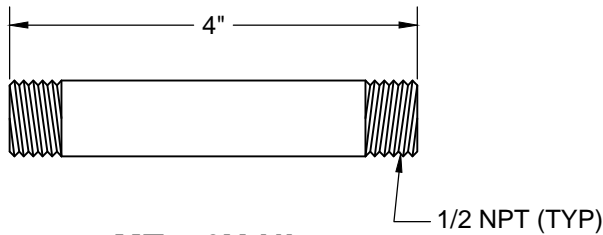

### THIS DECORATIVE SUPPLY VALVE KIT OFFERS THE FOLLOWING FEATURES:

- ONE MT6001-NL VALVE WITH 1/4 TURN CERAMIC DISC CARTRIDGE
- ONE MT426X NO LEAD CORRUGATED SUPPLY TUBE
- ONE MT442X SURE GRIP WALL ESCUTCHEON
- ONE MT450X-NL 4" NO LEAD PIPE NIPPLE WITH 1/2 NPT THREAD
- OFFERED IN MANY STANDARD DECORATIVE FINISHES
- SPECIAL FINISHES AVAILABLE UPON REQUEST