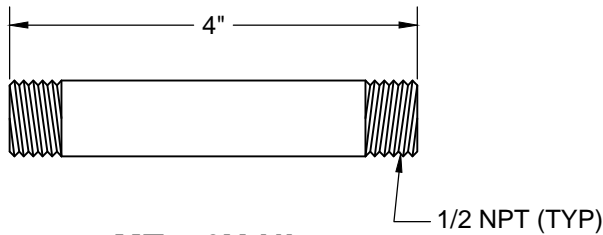

MT450X-NL

Ø2 1/2"