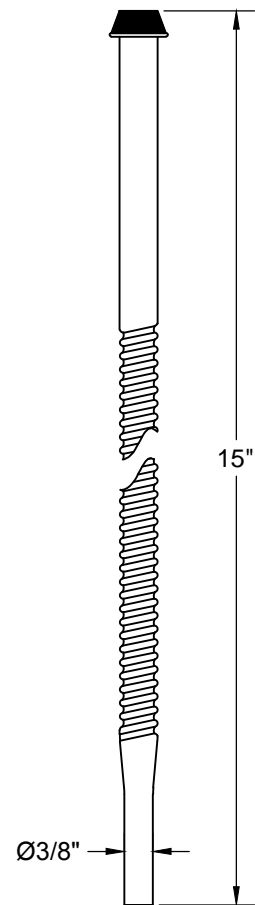

MT474L-NL SPECIFICATIONS

TOILET SUPPLY KIT

SUPPLY TUBES
& VALVES

THIS DECORATIVE SUPPLY VALVE KIT OFFERS THE FOLLOWING FEATURES:

- ONE MT5001L-NL VALVE WITH 1/4 TURN CERAMIC DISC CARTRIDGE
- ONE MT426X NO LEAD CORRUGATED SUPPLY TUBE
- ONE MT442X SURE GRIP WALL ESCUTCHEON
- ONE MT450X-NL 4" NO LEAD PIPE NIPPLE WITH 1/2 NPT THREAD
- OFFERED IN MANY STANDARD DECORATIVE FINISHES
- SPECIAL FINISHES AVAILABLE UPON REQUEST

MT426X

WARRANTY

ONE YEAR WARRANTY ON PLATED FINISHES, 90 DAY WARRANTY ON ORB, EB, MHB, TB AND WCP AND LIFETIME ON PVD PROVIDED PROPER CARE HAS BEEN USED. ONE YEAR WARRANTY ON ALL PARTS. APPLIES TO ORIGINAL PURCHASER. CLAIMS REQUIRE PROOF OF PURCHASE.

FINISH CARE & MAINTENANCE

NEVER USE ANY HARSH ALKALI, ACID BASED DETERGENTS OR CLEANERS SUCH AS SOFT SCRUB®, SCRUBBING BUBBLES® OR COMET® TO CLEAN. DO NOT USE BRILLO® AND SCOTCH BRITE® PADS. THESE WILL ALL HARM THE FINISH. TO CLEAN, USE ONLY A DAMP SOFT CLOTH AND WIPE USING A SOFT CLOTH. STANDARD WINDEX CAN ALSO BE USED SPARINGLY. TO MAINTAIN THE FINISH, WIPE WITH A SOFT DRY CLOTH. AN OCCASIONAL COAT OF PURE CARNUBA WAX WITHOUT CLEANERS WILL HELP PROTECT THE FINISH.