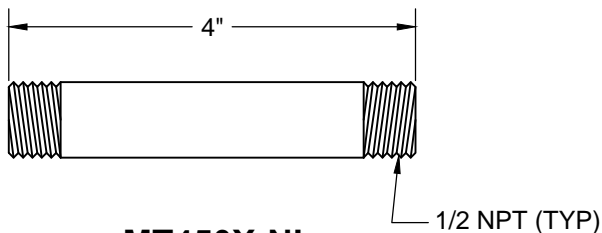

### THIS DECORATIVE SUPPLY VALVE KIT OFFERS THE FOLLOWING FEATURES:

- ONE MT5001L-NL VALVE WITH 1/4 TURN CERAMIC DISC CARTRIDGE
- ONE MT426X NO LEAD CORRUGATED SUPPLY TUBE
- ONE MT442X SURE GRIP WALL ESCUTCHEON
- ONE MT450X-NL 4" NO LEAD PIPE NIPPLE WITH 1/2 NPT THREAD
- OFFERED IN MANY STANDARD DECORATIVE FINISHES
- SPECIAL FINISHES AVAILABLE UPON REQUEST