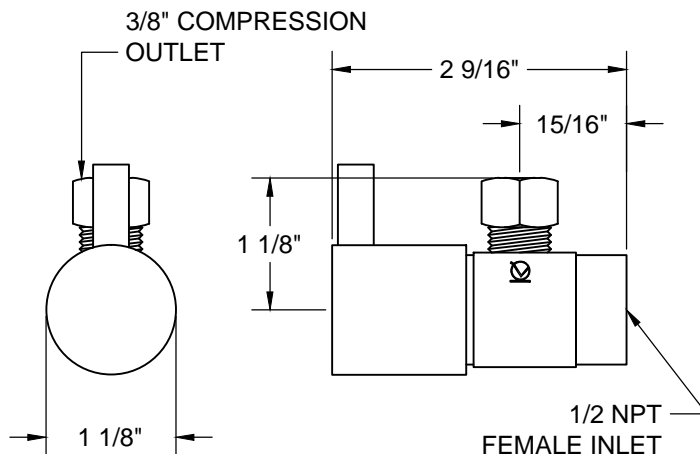

MT5001L-NL

WARRANTY

ONE YEAR WARRANTY ON PLATED FINISHES, 90 DAY WARRANTY ON ORB, EB, MHB, TB AND WCP AND LIFETIME ON PVD PROVIDED PROPER CARE HAS BEEN USED. ONE YEAR WARRANTY ON ALL PARTS. APPLIES TO ORIGINAL PURCHASER. CLAIMS REQUIRE PROOF OF PURCHASE.

FINISH CARE & MAINTENANCE

NEVER USE ANY HARSH ALKALI, ACID BASED DETERGENTS OR CLEANERS SUCH AS SOFT SCRUB®, SCRUBBING BUBBLES® OR COMET® TO CLEAN. DO NOT USE BRILLO® AND SCOTCH BRITE® PADS. THESE WILL ALL HARM THE FINISH. TO CLEAN, USE ONLY A DAMP SOFT CLOTH AND WIPE USING A SOFT CLOTH. STANDARD WINDEX CAN ALSO BE USED SPARINGLY. TO MAINTAIN THE FINISH, WIPE WITH A SOFT DRY CLOTH. AN OCCASIONAL COAT OF PURE CARNUBA WAX WITHOUT CLEANERS WILL HELP PROTECT THE FINISH.