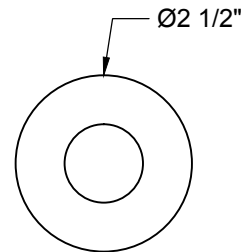

MT474L-NL SPECIFICATIONS

TOILET SUPPLY KIT

SUPPLY TUBES
& VALVES

THIS DECORATIVE SUPPLY VALVE KIT OFFERS THE FOLLOWING FEATURES:

- ONE MT5001L-NL VALVE WITH 1/4 TURN CERAMIC DISC CARTRIDGE
- ONE MT426X NO LEAD CORRUGATED SUPPLY TUBE
- ONE MT442X SURE GRIP WALL ESCUTCHEON
- ONE MT450X-NL 4" NO LEAD PIPE NIPPLE WITH 1/2 NPT THREAD
- OFFERED IN MANY STANDARD DECORATIVE FINISHES
- SPECIAL FINISHES AVAILABLE UPON REQUEST

MT442X

WARRANTY

ONE YEAR WARRANTY ON PLATED FINISHES, 90 DAY WARRANTY ON ORB, EB, MHB, TB AND WCP AND LIFETIME ON PVD PROVIDED PROPER CARE HAS BEEN USED. ONE YEAR WARRANTY ON ALL PARTS. APPLIES TO ORIGINAL PURCHASER. CLAIMS REQUIRE PROOF OF PURCHASE.

FINISH CARE & MAINTENANCE

NEVER USE ANY HARSH ALKALI, ACID BASED DETERGENTS OR CLEANERS SUCH AS SOFT SCRUB®, SCRUBBING BUBBLES® OR COMET® TO CLEAN. DO NOT USE BRILLO® AND SCOTCH BRITE® PADS. THESE WILL ALL HARM THE FINISH. TO CLEAN, USE ONLY A DAMP SOFT CLOTH AND WIPE USING A SOFT CLOTH. STANDARD WINDEX CAN ALSO BE USED SPARINGLY. TO MAINTAIN THE FINISH, WIPE WITH A SOFT DRY CLOTH. AN OCCASIONAL COAT OF PURE CARNUBA WAX WITHOUT CLEANERS WILL HELP PROTECT THE FINISH.