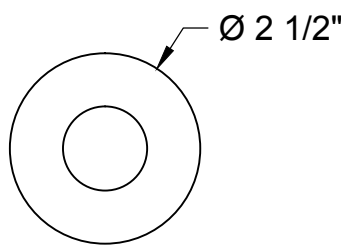

MT495X-NL SPECIFICATIONS

TOILET SUPPLY KIT

SUPPLY TUBES &
VALVES

THIS DECORATIVE SUPPLY VALVE KIT OFFERS THE FOLLOWING FEATURES:

- ONE MT4003X-NL VALVE WITH 1/4 TURN CERAMIC DISC CARTRIDGE
- ONE MT426X NO LEAD CORRUGATED SUPPLY TUBE
- ONE MT441X SURE GRIP WALL ESCUTCHEON
- OFFERED IN MANY STANDARD DECORATIVE FINISHES
- SPECIAL FINISHES AVAILABLE UPON REQUEST

MT441X

WARRANTY

ONE YEAR WARRANTY ON PLATED FINISHES, 90 DAY WARRANTY ON ORB, EB, MHB, TB AND WCP AND LIFETIME ON PVD PROVIDED PROPER CARE HAS BEEN USED. ONE YEAR WARRANTY ON ALL PARTS. APPLIES TO ORIGINAL PURCHASER . CLAIMS REQUIRE PROOF OF PURCHASE.

FINISH CARE & MAINTENANCE

NEVER USE ANY HARSH ALKALI, ACID BASED DETERGENTS OR CLEANERS SUCH AS SOFT SCRUB®, SCRUBBING BUBBLES® OR COMET® TO CLEAN. DO NOT USE BRILLO® AND SCOTCH BRITE® PADS. THESE WILL ALL HARM THE FINISH. TO CLEAN, USE ONLY A DAMP SOFT CLOTH AND WIPE USING A SOFT CLOTH. STANDARD WINDEX CAN ALSO BE USED SPARINGLY. TO MAINTAIN THE FINISH, WIPE WITH A SOFT DRY CLOTH. AN OCCASIONAL COAT OF PURE CARNUBA WAX WITHOUT CLEANERS WILL HELP PROTECT THE FINISH.