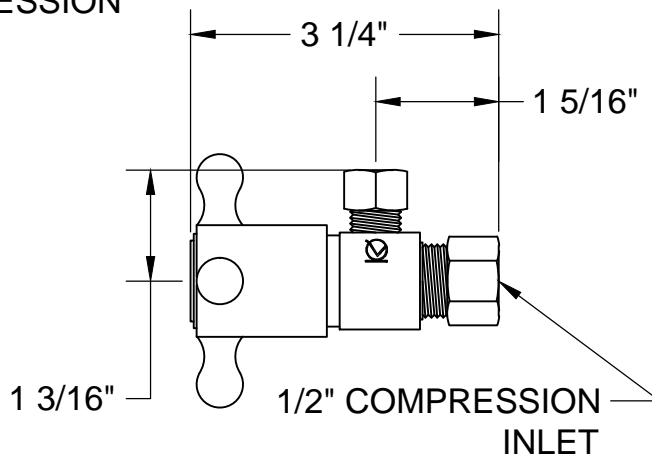

MT495X-NL SPECIFICATIONS

TOILET SUPPLY KIT

SUPPLY TUBES &
VALVES

THIS DECORATIVE SUPPLY VALVE KIT OFFERS THE FOLLOWING FEATURES:

- ONE MT4003X-NL VALVE WITH 1/4 TURN CERAMIC DISC CARTRIDGE
- ONE MT426X NO LEAD CORRUGATED SUPPLY TUBE
- ONE MT441X SURE GRIP WALL ESCUTCHEON
- OFFERED IN MANY STANDARD DECORATIVE FINISHES
- SPECIAL FINISHES AVAILABLE UPON REQUEST