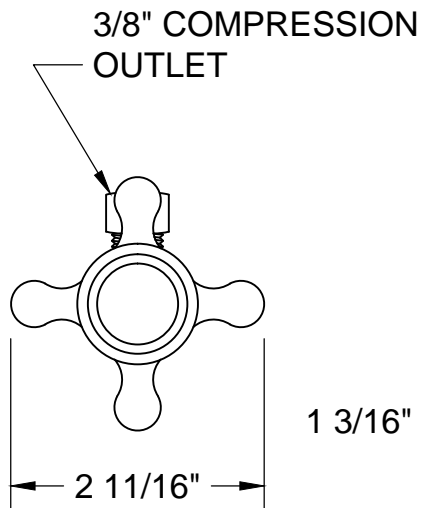

MT495X-NL SPECIFICATIONS

TOILET SUPPLY KIT

SUPPLY TUBES &
VALVES

THIS DECORATIVE SUPPLY VALVE KIT OFFERS THE FOLLOWING FEATURES:

- ONE MT4003X-NL VALVE WITH 1/4 TURN CERAMIC DISC CARTRIDGE
- ONE MT426X NO LEAD CORRUGATED SUPPLY TUBE
- ONE MT441X SURE GRIP WALL ESCUTCHEON
- OFFERED IN MANY STANDARD DECORATIVE FINISHES
- SPECIAL FINISHES AVAILABLE UPON REQUEST