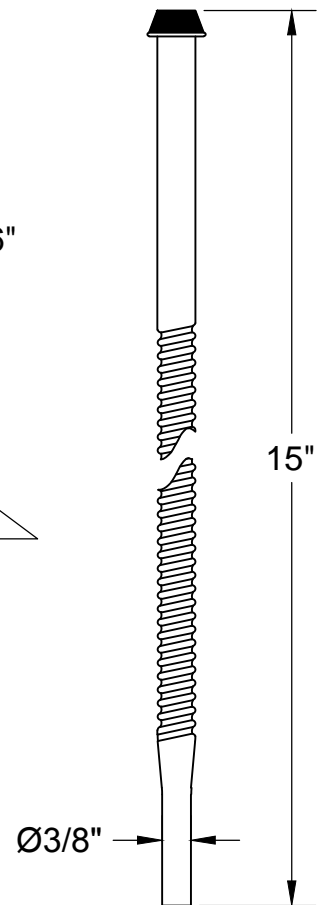

MT426X

WARRANTY

ONE YEAR WARRANTY ON PLATED FINISHES, 90 DAY WARRANTY ON ORB, EB, MHB, TB AND WCP AND LIFETIME ON PVD PROVIDED PROPER CARE HAS BEEN USED. ONE YEAR WARRANTY ON ALL PARTS. APPLIES TO ORIGINAL PURCHASER . CLAIMS REQUIRE PROOF OF PURCHASE.

FINISH CARE & MAINTENANCE

NEVER USE ANY HARSH ALKALI, ACID BASED DETERGENTS OR CLEANERS SUCH AS SOFT SCRUB®, SCRUBBING BUBBLES® OR COMET® TO CLEAN. DO NOT USE BRILLO® AND SCOTCH BRITE® PADS. THESE WILL ALL HARM THE FINISH. TO CLEAN, USE ONLY A DAMP SOFT CLOTH AND WIPE USING A SOFT CLOTH. STANDARD WINDEX CAN ALSO BE USED SPARINGLY. TO MAINTAIN THE FINISH, WIPE WITH A SOFT DRY CLOTH. AN OCCASIONAL COAT OF PURE CARNUBA WAX WITHOUT CLEANERS WILL HELP PROTECT THE FINISH.