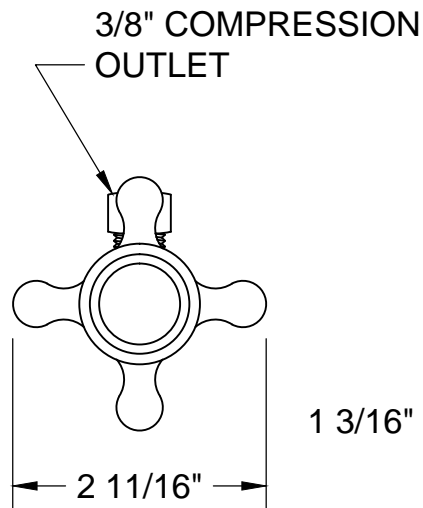

MT495X-NL SPECIFICATIONS

TOILET SUPPLY KIT

SUPPLY TUBES &
VALVES

THIS DECORATIVE SUPPLY VALVE KIT OFFERS THE FOLLOWING FEATURES:

- ONE MT4003X-NL VALVE WITH 1/4 TURN CERAMIC DISC CARTRIDGE
- ONE MT426X NO LEAD CORRUGATED SUPPLY TUBE
- ONE MT441X SURE GRIP WALL ESCUTCHEON
- OFFERED IN MANY STANDARD DECORATIVE FINISHES
- SPECIAL FINISHES AVAILABLE UPON REQUEST