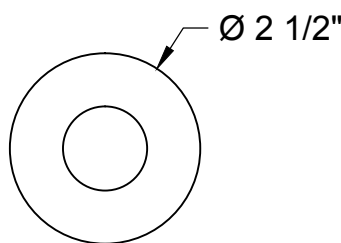

MT495X-NL SPECIFICATIONS

TOILET SUPPLY KIT

SUPPLY TUBES &
VALVES

THIS DECORATIVE SUPPLY VALVE KIT OFFERS THE FOLLOWING FEATURES:

- ONE MT4003X-NL VALVE WITH 1/4 TURN CERAMIC DISC CARTRIDGE
- ONE MT426X NO LEAD CORRUGATED SUPPLY TUBE
- ONE MT441X SURE GRIP WALL ESCUTCHEON
- OFFERED IN MANY STANDARD DECORATIVE FINISHES
- SPECIAL FINISHES AVAILABLE UPON REQUEST

MT441X

WARRANTY

ONE YEAR WARRANTY ON PLATED FINISHES, 90 DAY WARRANTY ON ORB, EB, MHB, TB AND WCP AND LIFETIME ON PVD PROVIDED PROPER CARE HAS BEEN USED. ONE YEAR WARRANTY ON ALL PARTS. APPLIES TO ORIGINAL PURCHASER. CLAIMS REQUIRE PROOF OF PURCHASE.

FINISH CARE & MAINTENANCE

NEVER USE ANY HARSH ALKALI, ACID BASED DETERGENTS OR CLEANERS SUCH AS SOFT SCRUB®, SCRUBBING BUBBLES® OR COMET® TO CLEAN. DO NOT USE BRILLO® AND SCOTCH BRITE® PADS. THESE WILL ALL HARM THE FINISH. TO CLEAN, USE ONLY A DAMP SOFT CLOTH AND WIPE USING A SOFT CLOTH. STANDARD WINDEX CAN ALSO BE USED SPARINGLY. TO MAINTAIN THE FINISH, WIPE WITH A SOFT DRY CLOTH. AN OCCASIONAL COAT OF PURE CARNUBA WAX WITHOUT CLEANERS WILL HELP PROTECT THE FINISH.