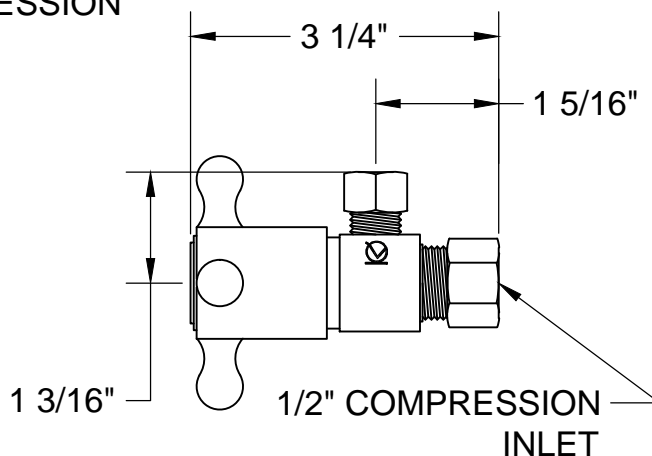

MT495X-NL SPECIFICATIONS

TOILET SUPPLY KIT

SUPPLY TUBES &
VALVES

THIS DECORATIVE SUPPLY VALVE KIT OFFERS THE FOLLOWING FEATURES:

- ONE MT4003X-NL VALVE WITH 1/4 TURN CERAMIC DISC CARTRIDGE
- ONE MT426X NO LEAD CORRUGATED SUPPLY TUBE
- ONE MT441X SURE GRIP WALL ESCUTCHEON
- OFFERED IN MANY STANDARD DECORATIVE FINISHES
- SPECIAL FINISHES AVAILABLE UPON REQUEST