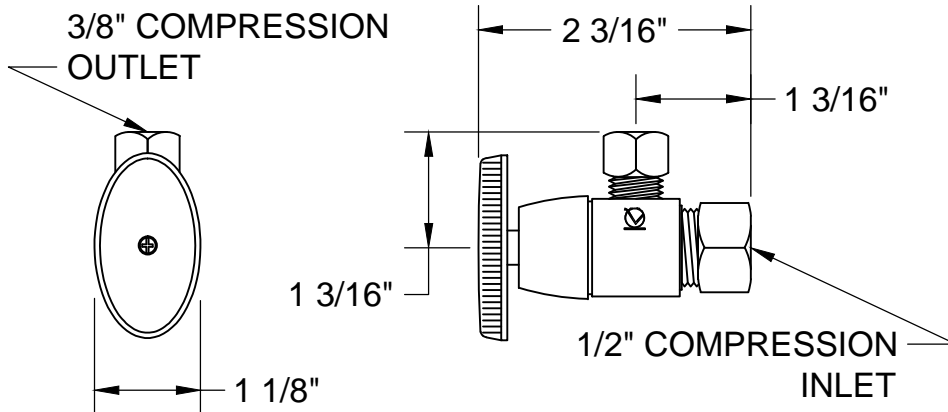

MT4950-NL SPECIFICATIONS

TOILET SUPPLY KIT

SUPPLY TUBES &
VALVES

THIS DECORATIVE SUPPLY VALVE KIT OFFERS THE FOLLOWING FEATURES:

- ONE MT6003-NL VALVE WITH 1/4 TURN CERAMIC DISC CARTRIDGE
- ONE MT426X NO LEAD CORRUGATED SUPPLY TUBE
- ONE MT441X SURE GRIP WALL ESCUTCHEON
- OFFERED IN MANY STANDARD DECORATIVE FINISHES
- SPECIAL FINISHES AVAILABLE UPON REQUEST