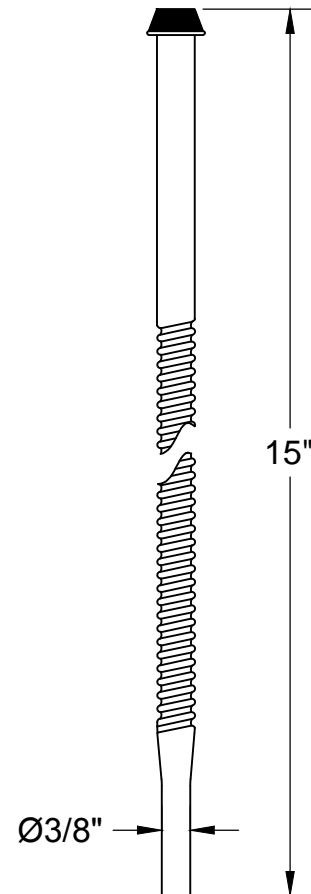

MT4950-NL SPECIFICATIONS

TOILET SUPPLY KIT

SUPPLY TUBES &
VALVES

THIS DECORATIVE SUPPLY VALVE KIT OFFERS THE FOLLOWING FEATURES:

- ONE MT6003-NL VALVE WITH 1/4 TURN CERAMIC DISC CARTRIDGE
- ONE MT426X NO LEAD CORRUGATED SUPPLY TUBE
- ONE MT441X SURE GRIP WALL ESCUTCHEON
- OFFERED IN MANY STANDARD DECORATIVE FINISHES
- SPECIAL FINISHES AVAILABLE UPON REQUEST

MT6003-NL

MT441X

MT426X

WARRANTY

ONE YEAR WARRANTY ON PLATED FINISHES, 90 DAY WARRANTY ON ORB, EB, MHB, TB AND WCP AND LIFETIME ON PVD PROVIDED PROPER CARE HAS BEEN USED. ONE YEAR WARRANTY ON ALL PARTS. APPLIES TO ORIGINAL PURCHASER. CLAIMS REQUIRE PROOF OF PURCHASE.