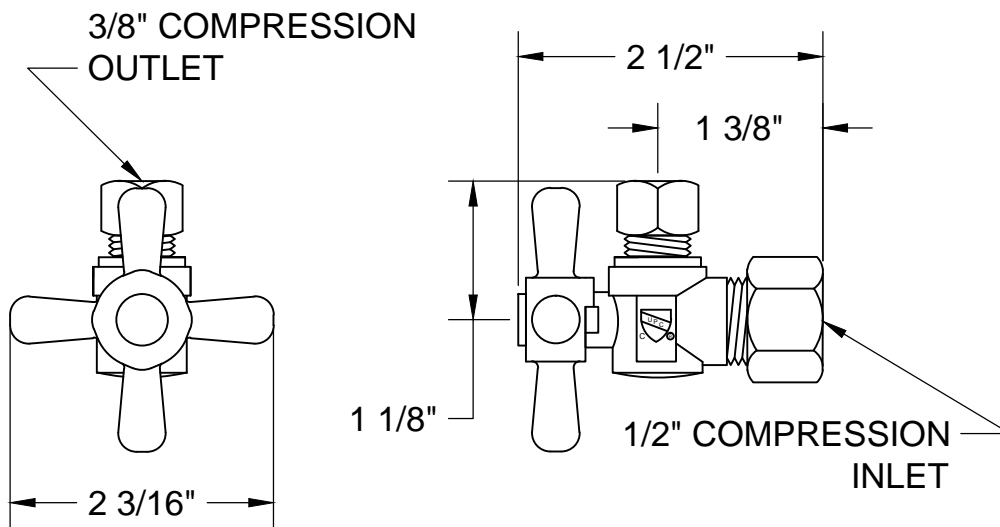

MT474BX-NL SPECIFICATIONS

TOILET SUPPLY KIT

SUPPLY TUBES &
VALVES

THIS DECORATIVE SUPPLY VALVE KIT OFFERS THE FOLLOWING FEATURES:

- ONE MT621-NL 1/4 TURN NO LEAD BALL VALVE
- ONE MT426X NO LEAD CORRUGATED SUPPLY TUBE
- ONE MT441X SURE GRIP WALL ESCUTCHEON
- OFFERED IN MANY STANDARD DECORATIVE FINISHES
- SPECIAL FINISHES AVAILABLE UPON REQUEST