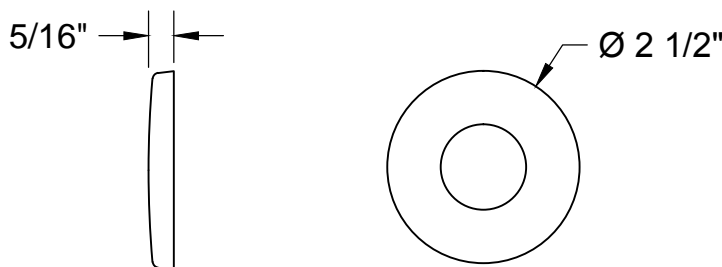

MT474BX-NL SPECIFICATIONS

TOILET SUPPLY KIT

SUPPLY TUBES &
VALVES

THIS DECORATIVE SUPPLY VALVE KIT OFFERS THE FOLLOWING FEATURES:

- ONE MT621-NL 1/4 TURN NO LEAD BALL VALVE
- ONE MT426X NO LEAD CORRUGATED SUPPLY TUBE
- ONE MT441X SURE GRIP WALL ESCUTCHEON
- OFFERED IN MANY STANDARD DECORATIVE FINISHES
- SPECIAL FINISHES AVAILABLE UPON REQUEST

MT441X

WARRANTY

ONE YEAR WARRANTY ON PLATED FINISHES, 90 DAY WARRANTY ON ORB, EB, MHB, TB AND WCP AND LIFETIME ON PVD PROVIDED PROPER CARE HAS BEEN USED. ONE YEAR WARRANTY ON ALL PARTS. APPLIES TO ORIGINAL PURCHASER. CLAIMS REQUIRE PROOF OF PURCHASE.

FINISH CARE & MAINTENANCE

NEVER USE ANY HARSH ALKALI, ACID BASED DETERGENTS OR CLEANERS SUCH AS SOFT SCRUB®, SCRUBBING BUBBLES® OR COMET® TO CLEAN. DO NOT USE BRILLO® AND SCOTCH BRITE® PADS. THESE WILL ALL HARM THE FINISH. TO CLEAN, USE ONLY A DAMP SOFT CLOTH AND WIPE USING A SOFT CLOTH. STANDARD WINDEX CAN ALSO BE USED SPARINGLY. TO MAINTAIN THE FINISH, WIPE WITH A SOFT DRY CLOTH. AN OCCASIONAL COAT OF PURE CARNUBA WAX WITHOUT CLEANERS WILL HELP PROTECT THE FINISH.