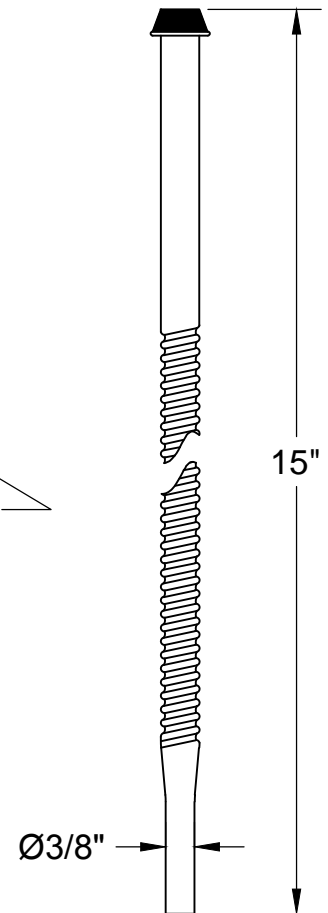

MT474BX-NL SPECIFICATIONS

TOILET SUPPLY KIT

SUPPLY TUBES &
VALVES

THIS DECORATIVE SUPPLY VALVE KIT OFFERS THE FOLLOWING FEATURES:

- ONE MT621-NL 1/4 TURN NO LEAD BALL VALVE
- ONE MT426X NO LEAD CORRUGATED SUPPLY TUBE
- ONE MT441X SURE GRIP WALL ESCUTCHEON
- OFFERED IN MANY STANDARD DECORATIVE FINISHES
- SPECIAL FINISHES AVAILABLE UPON REQUEST

MT621-NL

MT441X

MT426X

WARRANTY

ONE YEAR WARRANTY ON PLATED FINISHES, 90 DAY WARRANTY ON ORB, EB, MHB, TB AND WCP AND LIFETIME ON PVD PROVIDED PROPER CARE HAS BEEN USED. ONE YEAR WARRANTY ON ALL PARTS. APPLIES TO ORIGINAL PURCHASER. CLAIMS REQUIRE PROOF OF PURCHASE.