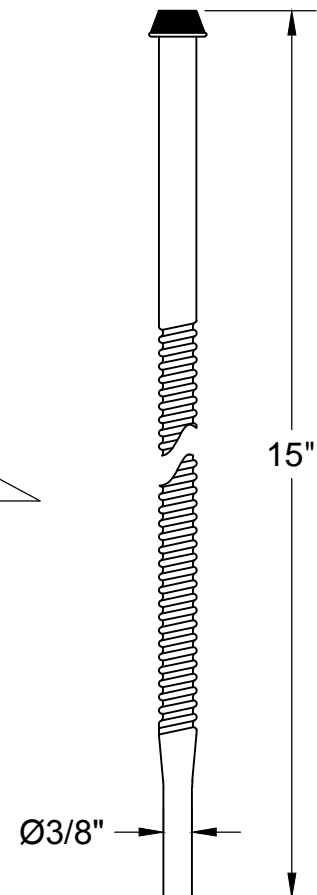

MT426X

WARRANTY

ONE YEAR WARRANTY ON PLATED FINISHES, 90 DAY WARRANTY ON ORB, EB, MHB, TB AND WCP AND LIFETIME ON PVD PROVIDED PROPER CARE HAS BEEN USED. ONE YEAR WARRANTY ON ALL PARTS. APPLIES TO ORIGINAL PURCHASER. CLAIMS REQUIRE PROOF OF PURCHASE.

FINISH CARE & MAINTENANCE

NEVER USE ANY HARSH ALKALI, ACID BASED DETERGENTS OR CLEANERS SUCH AS SOFT SCRUB®, SCRUBBING BUBBLES® OR COMET® TO CLEAN. DO NOT USE BRILLO® AND SCOTCH BRITE® PADS. THESE WILL ALL HARM THE FINISH. TO CLEAN, USE ONLY A DAMP SOFT CLOTH AND WIPE USING A SOFT CLOTH. STANDARD WINDEX CAN ALSO BE USED SPARINGLY. TO MAINTAIN THE FINISH, WIPE WITH A SOFT DRY CLOTH. AN OCCASIONAL COAT OF PURE CARNUBA WAX WITHOUT CLEANERS WILL HELP PROTECT THE FINISH.