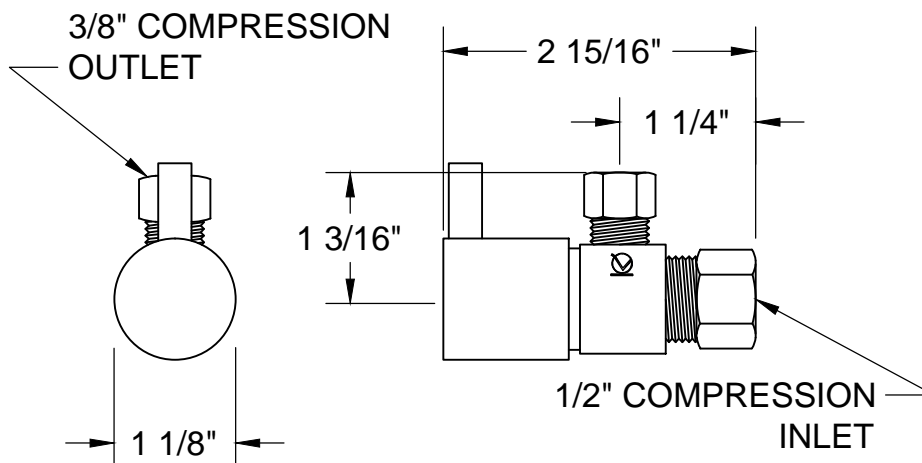

# MT495L-NL SPECIFICATIONS

### THIS DECORATIVE SUPPLY VALVE KIT OFFERS THE FOLLOWING FEATURES:

- ONE MT5003L-NL VALVE WITH 1/4 TURN CERAMIC DISC CARTRIDGE
- ONE MT426X NO LEAD CORRUGATED SUPPLY TUBE
- ONE MT441X SURE GRIP WALL ESCUTCHEON
- OFFERED IN MANY STANDARD DECORATIVE FINISHES
- SPECIAL FINISHES AVAILABLE UPON REQUEST