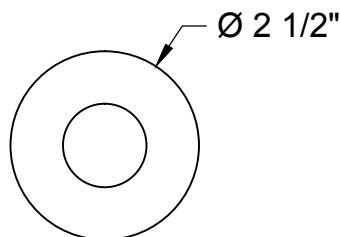

MT441X

WARRANTY

ONE YEAR WARRANTY ON PLATED FINISHES, 90 DAY WARRANTY ON ORB, EB, MHB, TB AND WCP AND LIFETIME ON PVD PROVIDED PROPER CARE HAS BEEN USED. ONE YEAR WARRANTY ON ALL PARTS. APPLIES TO ORIGINAL PURCHASER. CLAIMS REQUIRE PROOF OF PURCHASE.

FINISH CARE & MAINTENANCE

NEVER USE ANY HARSH ALKALI, ACID BASED DETERGENTS OR CLEANERS SUCH AS SOFT SCRUB®, SCRUBBING BUBBLES® OR COMET® TO CLEAN. DO NOT USE BRILLO® AND SCOTCH BRITE® PADS. THESE WILL ALL HARM THE FINISH. TO CLEAN, USE ONLY A DAMP SOFT CLOTH AND WIPE USING A SOFT CLOTH. STANDARD WINDEX CAN ALSO BE USED SPARINGLY. TO MAINTAIN THE FINISH, WIPE WITH A SOFT DRY CLOTH. AN OCCASIONAL COAT OF PURE CARNUBA WAX WITHOUT CLEANERS WILL HELP PROTECT THE FINISH.