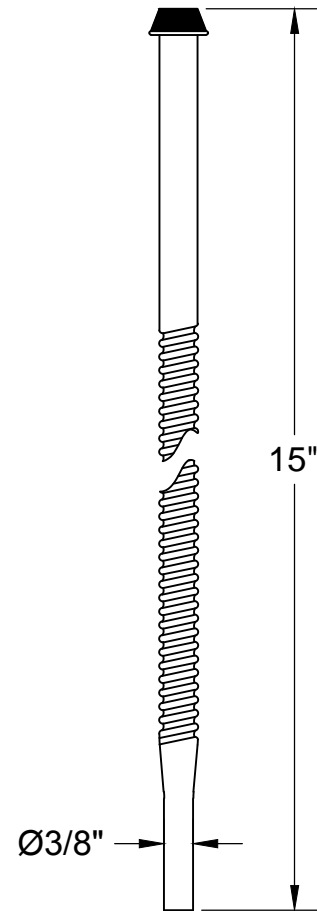

MT474BO-NL SPECIFICATIONS

TOILET SUPPLY KIT

SUPPLY TUBES &
VALVES

THIS DECORATIVE SUPPLY VALVE KIT OFFERS THE FOLLOWING FEATURES:

- ONE MT403-NL 1/4 TURN NO LEAD BALL VALVE
- ONE MT426X NO LEAD CORRUGATED SUPPLY TUBE
- ONE MT441X SURE GRIP WALL ESCUTCHEON
- OFFERED IN MANY STANDARD DECORATIVE FINISHES
- SPECIAL FINISHES AVAILABLE UPON REQUEST

MT403-NL

MT441X

MT426X

WARRANTY

ONE YEAR WARRANTY ON PLATED FINISHES, 90 DAY WARRANTY ON ORB, EB, MHB, TB AND WCP AND LIFETIME ON PVD PROVIDED PROPER CARE HAS BEEN USED. ONE YEAR WARRANTY ON ALL PARTS. APPLIES TO ORIGINAL PURCHASER. CLAIMS REQUIRE PROOF OF PURCHASE.