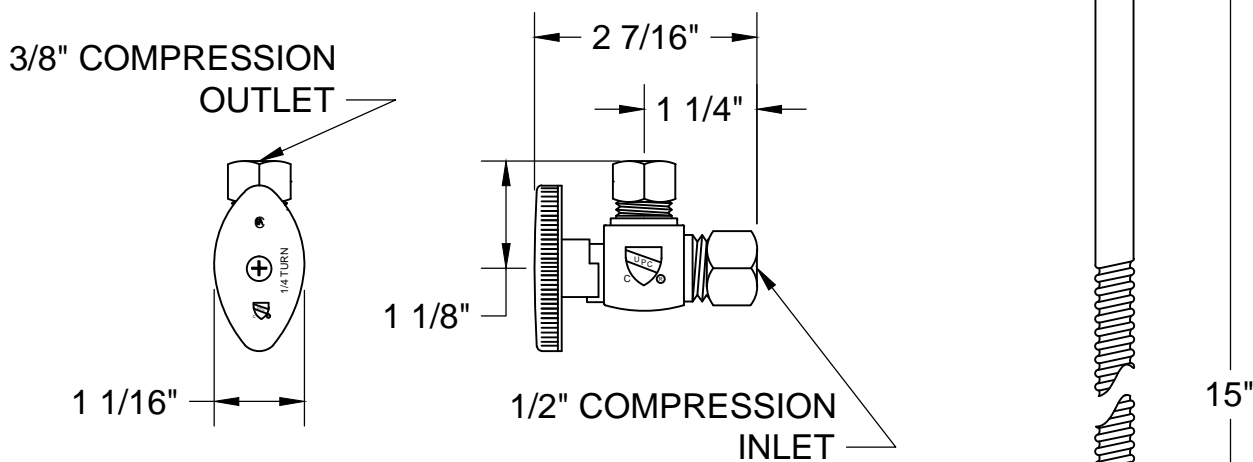

MT474BO-NL SPECIFICATIONS

TOILET SUPPLY KIT

SUPPLY TUBES &
VALVES

THIS DECORATIVE SUPPLY VALVE KIT OFFERS THE FOLLOWING FEATURES:

- ONE MT403-NL 1/4 TURN NO LEAD BALL VALVE
- ONE MT426X NO LEAD CORRUGATED SUPPLY TUBE
- ONE MT441X SURE GRIP WALL ESCUTCHEON
- OFFERED IN MANY STANDARD DECORATIVE FINISHES
- SPECIAL FINISHES AVAILABLE UPON REQUEST