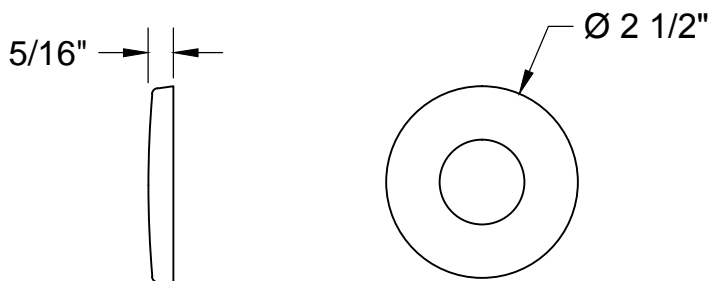

MT474BO-NL SPECIFICATIONS

TOILET SUPPLY KIT

SUPPLY TUBES &
VALVES

THIS DECORATIVE SUPPLY VALVE KIT OFFERS THE FOLLOWING FEATURES:

- ONE MT403-NL 1/4 TURN NO LEAD BALL VALVE
- ONE MT426X NO LEAD CORRUGATED SUPPLY TUBE
- ONE MT441X SURE GRIP WALL ESCUTCHEON
- OFFERED IN MANY STANDARD DECORATIVE FINISHES
- SPECIAL FINISHES AVAILABLE UPON REQUEST

MT441X

WARRANTY

ONE YEAR WARRANTY ON PLATED FINISHES, 90 DAY WARRANTY ON ORB, EB, MHB, TB AND WCP AND LIFETIME ON PVD PROVIDED PROPER CARE HAS BEEN USED. ONE YEAR WARRANTY ON ALL PARTS. APPLIES TO ORIGINAL PURCHASER. CLAIMS REQUIRE PROOF OF PURCHASE.

FINISH CARE & MAINTENANCE

NEVER USE ANY HARSH ALKALI, ACID BASED DETERGENTS OR CLEANERS SUCH AS SOFT SCRUB®, SCRUBBING BUBBLES® OR COMET® TO CLEAN. DO NOT USE BRILLO® AND SCOTCH BRITE® PADS. THESE WILL ALL HARM THE FINISH. TO CLEAN, USE ONLY A DAMP SOFT CLOTH AND WIPE USING A SOFT CLOTH. STANDARD WINDEX CAN ALSO BE USED SPARINGLY. TO MAINTAIN THE FINISH, WIPE WITH A SOFT DRY CLOTH. AN OCCASIONAL COAT OF PURE CARNUBA WAX WITHOUT CLEANERS WILL HELP PROTECT THE FINISH.