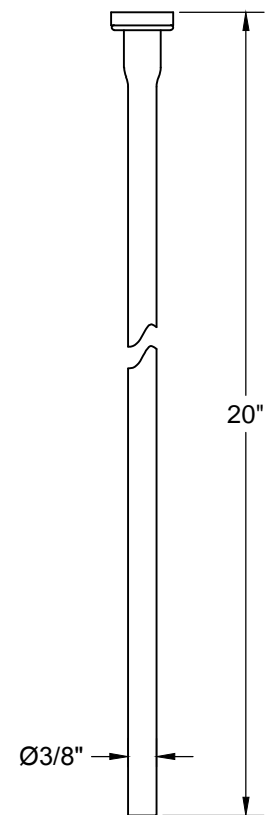

MT436X

WARRANTY

ONE YEAR WARRANTY ON PLATED FINISHES, 90 DAY WARRANTY ON ORB, EB, MHB, TB AND WCP AND LIFETIME ON PVD PROVIDED PROPER CARE HAS BEEN USED. ONE YEAR WARRANTY ON ALL PARTS. APPLIES TO ORIGINAL PURCHASER. CLAIMS REQUIRE PROOF OF PURCHASE.

FINISH CARE & MAINTENANCE

NEVER USE ANY HARSH ALKALI, ACID BASED DETERGENTS OR CLEANERS SUCH AS SOFT SCRUB®, SCRUBBING BUBBLES® OR COMET® TO CLEAN. DO NOT USE BRILLO® AND SCOTCH BRITE® PADS. THESE WILL ALL HARM THE FINISH. TO CLEAN, USE ONLY A DAMP SOFT CLOTH AND WIPE USING A SOFT CLOTH. STANDARD WINDEX CAN ALSO BE USED SPARINGLY. TO MAINTAIN THE FINISH, WIPE WITH A SOFT DRY CLOTH. AN OCCASIONAL COAT OF PURE CARNUBA WAX WITHOUT CLEANERS WILL HELP PROTECT THE FINISH.