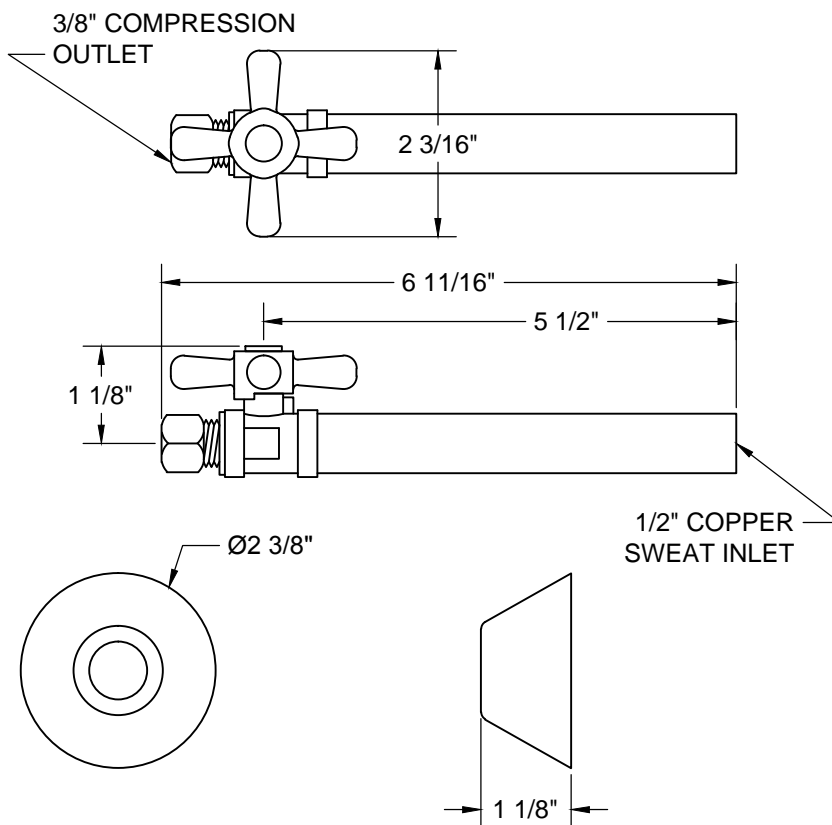

THIS DECORATIVE SUPPLY VALVE KIT OFFERS THE FOLLOWING FEATURES:

- ONE MT631-NL 1/2" COPPER SWEAT VALVE
- ONE MT436X NO LEAD SUPPLY TUBE
- ONE BELL FLANGE
- OFFERED IN MANY STANDARD DECORATIVE FINISHES
- SPECIAL FINISHES AVAILABLE UPON REQUEST

MT631-NL