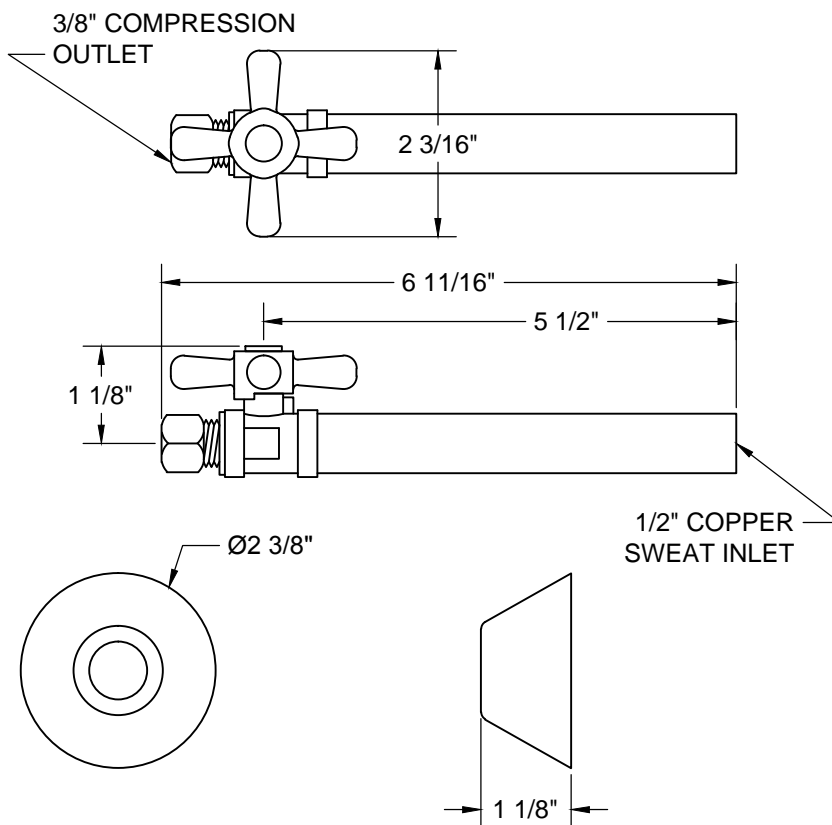

## TOILET SUPPLY KIT

SUPPLY TUBES  
& VALVES

### THIS DECORATIVE SUPPLY VALVE KIT OFFERS THE FOLLOWING FEATURES:

- ONE MT631-NL 1/2" COPPER SWEAT VALVE
- ONE MT436X NO LEAD SUPPLY TUBE
- ONE BELL FLANGE
- OFFERED IN MANY STANDARD DECORATIVE FINISHES
- SPECIAL FINISHES AVAILABLE UPON REQUEST