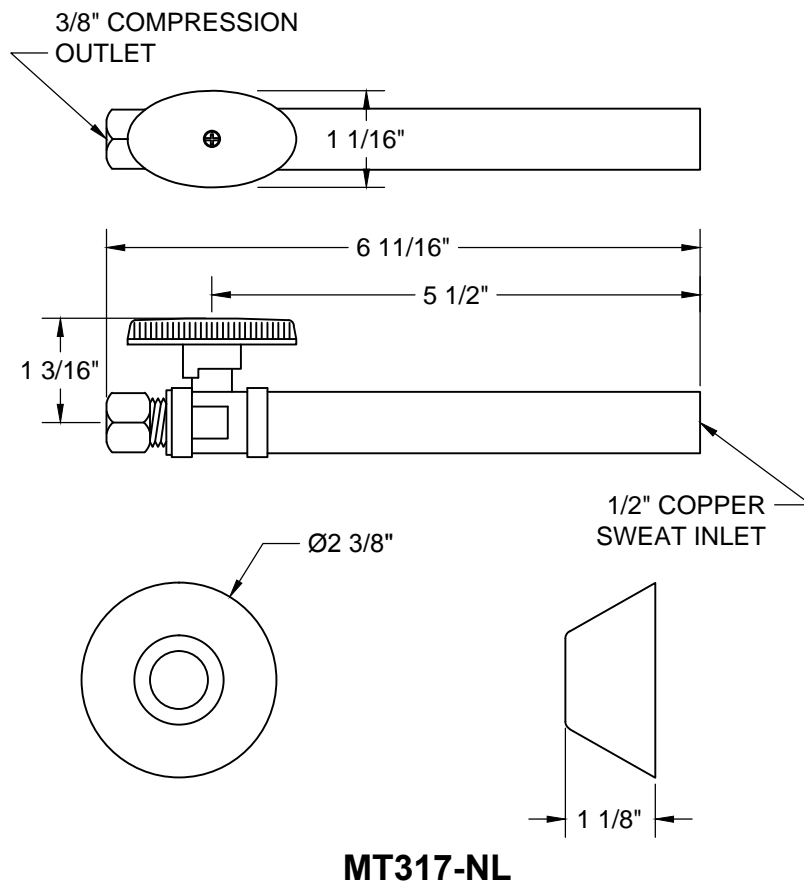

MT4811X-NL SPECIFICATIONS

TOILET SUPPLY KIT

SUPPLY TUBES
& VALVES

THIS DECORATIVE SUPPLY VALVE KIT OFFERS THE FOLLOWING FEATURES:

- ONE MT317-NL 1/2" COPPER SWEAT VALVE
- ONE MT436X NO LEAD SUPPLY TUBE
- ONE BELL FLANGE
- OFFERED IN MANY STANDARD DECORATIVE FINISHES
- SPECIAL FINISHES AVAILABLE UPON REQUEST