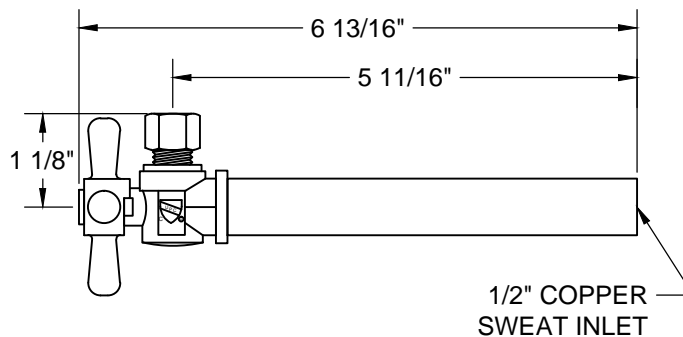

THIS DECORATIVE SUPPLY VALVE KIT OFFERS THE FOLLOWING FEATURES:

- ONE MT629-NL 1/2" COPPER SWEAT VALVE
- ONE MT436X NO LEAD SUPPLY TUBE
- ONE BELL FLANGE
- OFFERED IN MANY STANDARD DECORATIVE FINISHES
- SPECIAL FINISHES AVAILABLE UPON REQUEST

3/8" COMPRESSION
OUTLET

MT629-NL