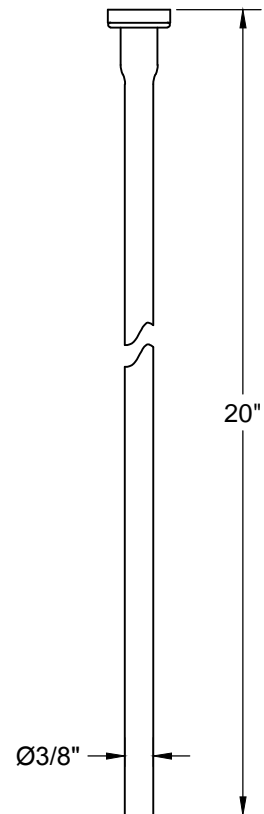

MT5161X-NL SPECIFICATIONS

TOILET SUPPLY KIT

SUPPLY TUBES
& VALVES

THIS DECORATIVE SUPPLY VALVE KIT OFFERS THE FOLLOWING FEATURES:

- ONE MT629-NL 1/2" COPPER SWEAT VALVE
- ONE MT436X NO LEAD SUPPLY TUBE
- ONE BELL FLANGE
- OFFERED IN MANY STANDARD DECORATIVE FINISHES
- SPECIAL FINISHES AVAILABLE UPON REQUEST

3/8" COMPRESSION
OUTLET

MT629-NL

MT436X

WARRANTY

ONE YEAR WARRANTY ON PLATED FINISHES, 90 DAY WARRANTY ON ORB, EB, MHB, TB AND WCP AND LIFETIME ON PVD PROVIDED PROPER CARE HAS BEEN USED. ONE YEAR WARRANTY ON ALL PARTS. APPLIES TO ORIGINAL PURCHASER . CLAIMS REQUIRE PROOF OF PURCHASE.