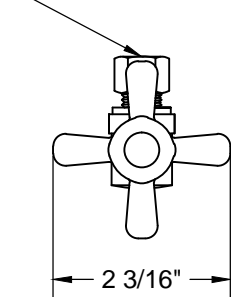

THIS DECORATIVE SUPPLY VALVE KIT OFFERS THE FOLLOWING FEATURES:

- ONE MT629-NL 1/2" COPPER SWEAT VALVE
- ONE MT436X NO LEAD SUPPLY TUBE
- ONE BELL FLANGE
- OFFERED IN MANY STANDARD DECORATIVE FINISHES
- SPECIAL FINISHES AVAILABLE UPON REQUEST

3/8" COMPRESSION
OUTLET

MT629-NL