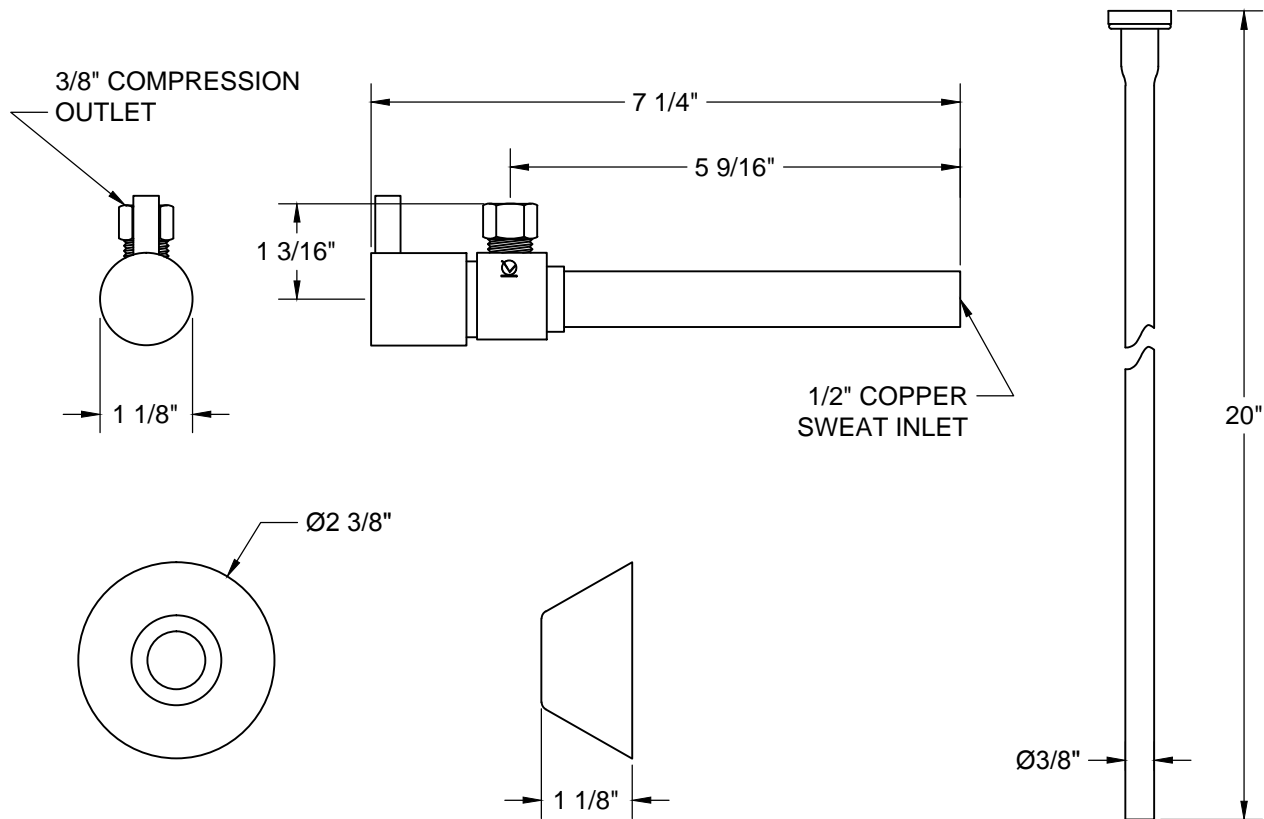

## TOILET SUPPLY KIT

SUPPLY TUBES  
& VALVES

### THIS DECORATIVE SUPPLY VALVE KIT OFFERS THE FOLLOWING FEATURES:

- ONE MT516L-NL 1/2" COPPER SWEAT VALVE
- ONE MT436X NO LEAD SUPPLY TUBE
- ONE BELL FLANGE
- OFFERED IN MANY STANDARD DECORATIVE FINISHES
- SPECIAL FINISHES AVAILABLE UPON REQUEST