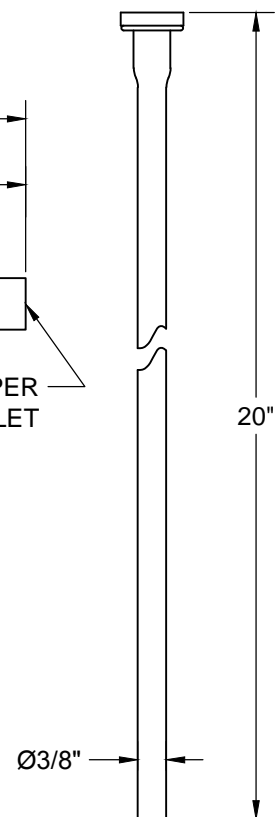

MT436X

WARRANTY

ONE YEAR WARRANTY ON PLATED FINISHES, 90 DAY WARRANTY ON ORB, EB, MHB, TB AND WCP AND LIFETIME ON PVD PROVIDED PROPER CARE HAS BEEN USED. ONE YEAR WARRANTY ON ALL PARTS. APPLIES TO ORIGINAL PURCHASER. CLAIMS REQUIRE PROOF OF PURCHASE.

FINISH CARE & MAINTENANCE

NEVER USE ANY HARSH ALKALI, ACID BASED DETERGENTS OR CLEANERS SUCH AS SOFT SCRUB®, SCRUBBING BUBBLES® OR COMET® TO CLEAN. DO NOT USE BRILLO® AND SCOTCH BRITE® PADS. THESE WILL ALL HARM THE FINISH. TO CLEAN, USE ONLY A DAMP SOFT CLOTH AND WIPE USING A SOFT CLOTH. STANDARD WINDEX CAN ALSO BE USED SPARINGLY. TO MAINTAIN THE FINISH, WIPE WITH A SOFT DRY CLOTH. AN OCCASIONAL COAT OF PURE CARNUBA WAX WITHOUT CLEANERS WILL HELP PROTECT THE FINISH.