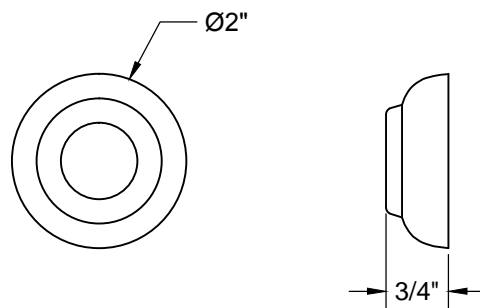

### THIS DECORATIVE SUPPLY VALVE KIT OFFERS THE FOLLOWING FEATURES:

- ONE MT4006X-NL 1/2" COPPER SWEAT VALVE WITH WALL ESCUTCHEON
- ONE MT436X NO LEAD SUPPLY TUBE
- OFFERED IN MANY STANDARD DECORATIVE FINISHES
- SPECIAL FINISHES AVAILABLE UPON REQUEST