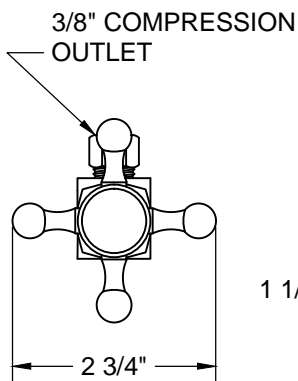

### THIS DECORATIVE SUPPLY VALVE KIT OFFERS THE FOLLOWING FEATURES:

- ONE MT4006X-NL 1/2" COPPER SWEAT VALVE WITH WALL ESCUTCHEON
- ONE MT436X NO LEAD SUPPLY TUBE
- OFFERED IN MANY STANDARD DECORATIVE FINISHES
- SPECIAL FINISHES AVAILABLE UPON REQUEST