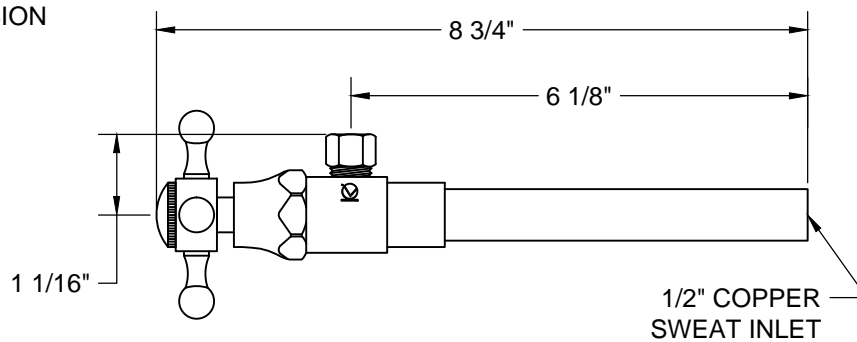

### THIS DECORATIVE SUPPLY VALVE KIT OFFERS THE FOLLOWING FEATURES:

- ONE MT4006X-NL 1/2" COPPER SWEAT VALVE WITH WALL ESCUTCHEON
- ONE MT436X NO LEAD SUPPLY TUBE
- OFFERED IN MANY STANDARD DECORATIVE FINISHES
- SPECIAL FINISHES AVAILABLE UPON REQUEST