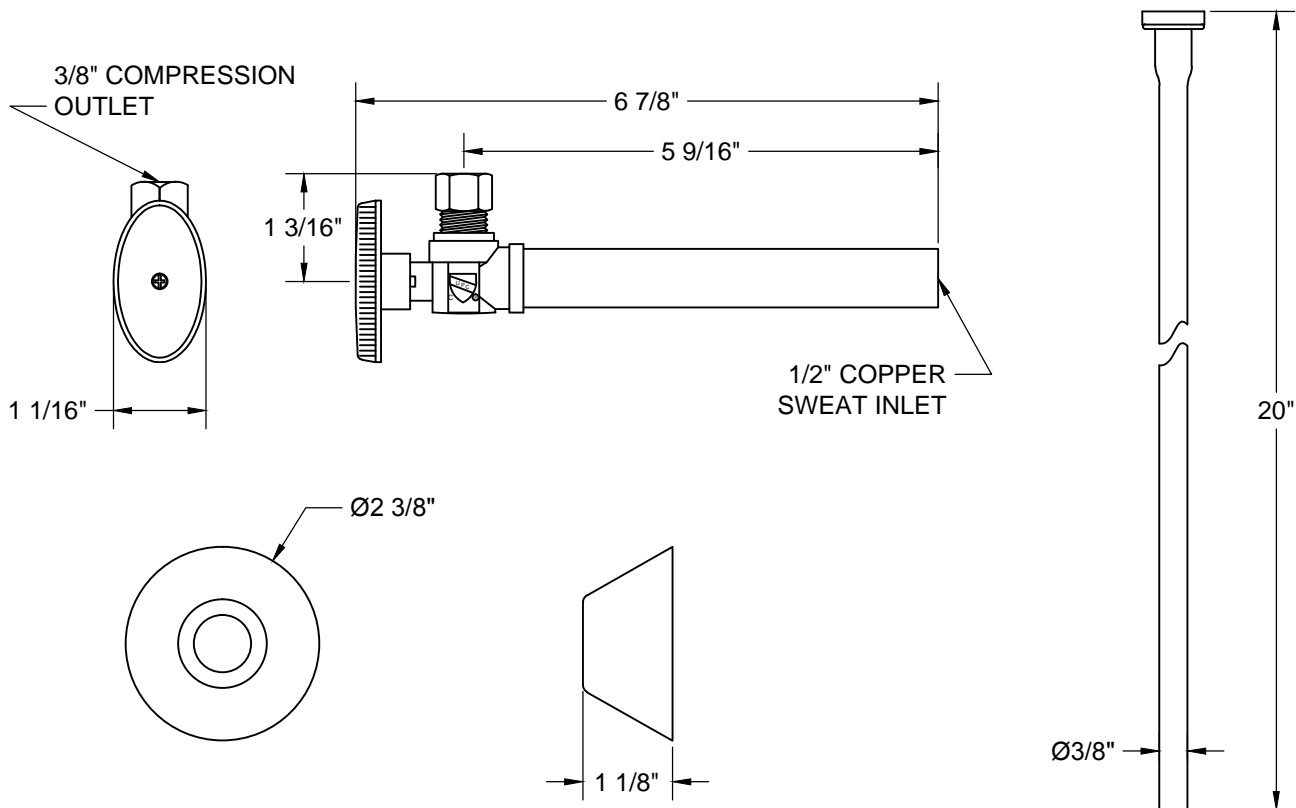

## TOILET SUPPLY KIT

SUPPLY TUBES  
& VALVES

### THIS DECORATIVE SUPPLY VALVE KIT OFFERS THE FOLLOWING FEATURES:

- ONE MT316-NL 1/2" COPPER SWEAT VALVE
- ONE MT436X NO LEAD SUPPLY TUBE
- ONE BELL FLANGE
- OFFERED IN MANY STANDARD DECORATIVE FINISHES
- SPECIAL FINISHES AVAILABLE UPON REQUEST