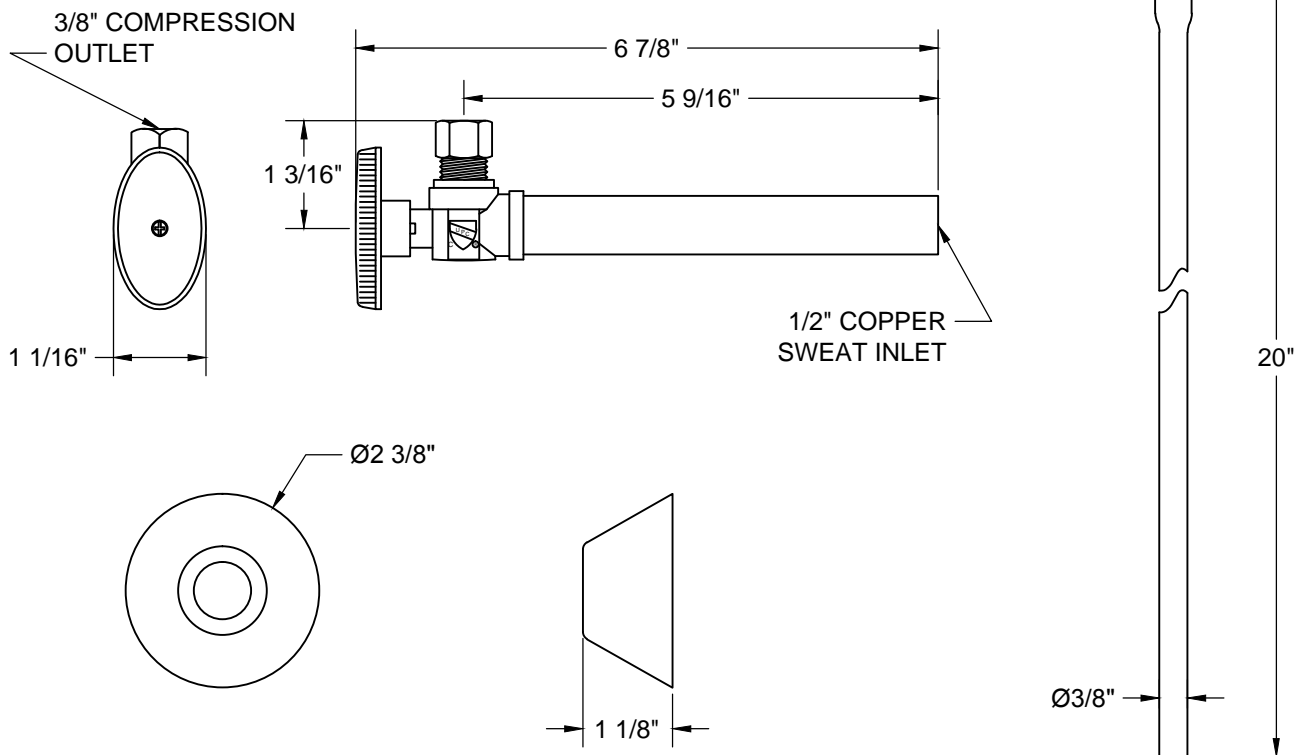

MT3840-NL SPECIFICATIONS

TOILET SUPPLY KIT

SUPPLY TUBES
& VALVES

THIS DECORATIVE SUPPLY VALVE KIT OFFERS THE FOLLOWING FEATURES:

- ONE MT316-NL 1/2" COPPER SWEAT VALVE
- ONE MT436X NO LEAD SUPPLY TUBE
- ONE BELL FLANGE
- OFFERED IN MANY STANDARD DECORATIVE FINISHES
- SPECIAL FINISHES AVAILABLE UPON REQUEST