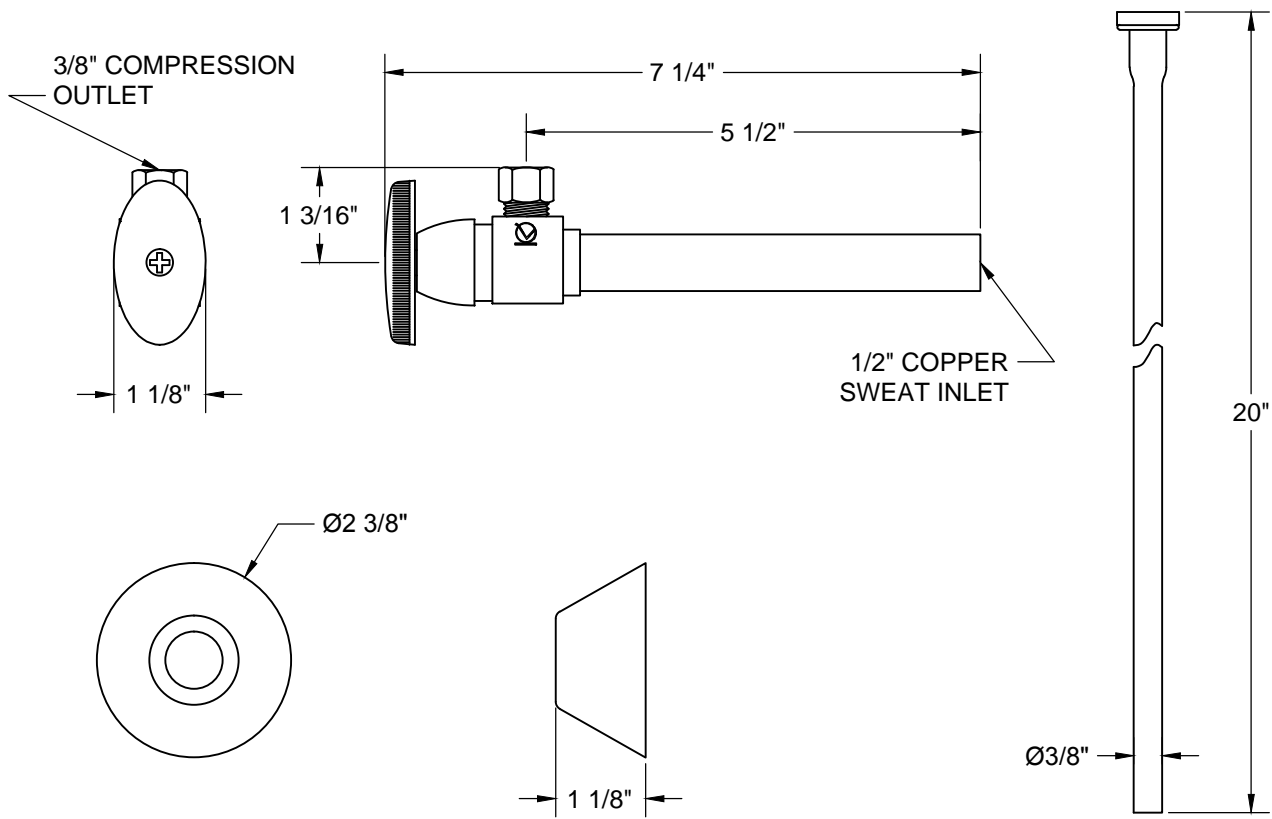

## TOILET SUPPLY KIT

SUPPLY TUBES  
& VALVES

### THIS DECORATIVE SUPPLY VALVE KIT OFFERS THE FOLLOWING FEATURES:

- ONE MT6160-NL 1/2" COPPER SWEAT VALVE
- ONE MT436X NO LEAD SUPPLY TUBE
- ONE BELL FLANGE
- OFFERED IN MANY STANDARD DECORATIVE FINISHES
- SPECIAL FINISHES AVAILABLE UPON REQUEST