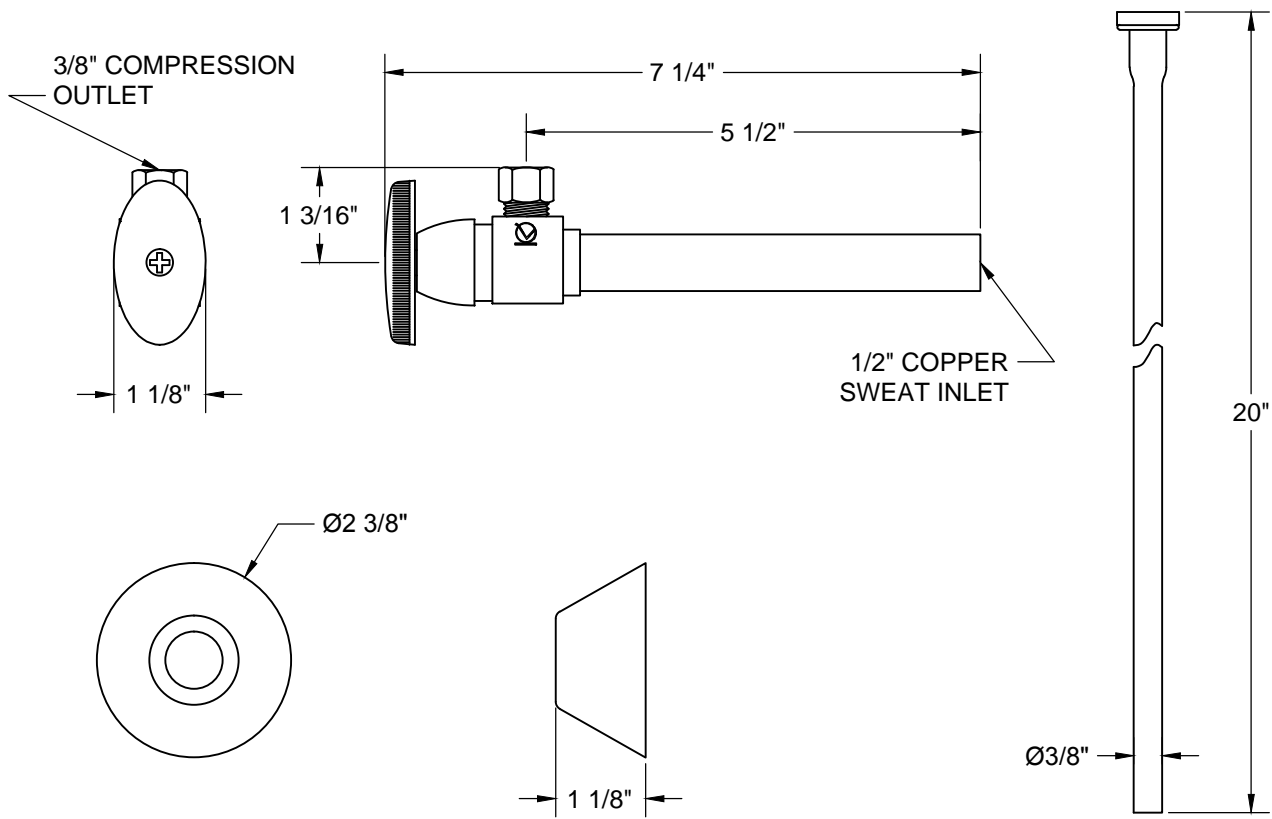

MT6160-NL

MT436X

WARRANTY

ONE YEAR WARRANTY ON PLATED FINISHES, 90 DAY WARRANTY ON ORB, EB, MHB, TB AND WCP AND LIFETIME ON PVD PROVIDED PROPER CARE HAS BEEN USED. ONE YEAR WARRANTY ON ALL PARTS. APPLIES TO ORIGINAL PURCHASER. CLAIMS REQUIRE PROOF OF PURCHASE.

FINISH CARE & MAINTENANCE

NEVER USE ANY HARSH ALKALI, ACID BASED DETERGENTS OR CLEANERS SUCH AS SOFT SCRUB®, SCRUBBING BUBBLES® OR COMET® TO CLEAN. DO NOT USE BRILLO® AND SCOTCH BRITE® PADS. THESE WILL ALL HARM THE FINISH. TO CLEAN, USE ONLY A DAMP SOFT CLOTH AND WIPE USING A SOFT CLOTH. STANDARD WINDEX CAN ALSO BE USED SPARINGLY. TO MAINTAIN THE FINISH, WIPE WITH A SOFT DRY CLOTH. AN OCCASIONAL COAT OF PURE CARNUBA WAX WITHOUT CLEANERS WILL HELP PROTECT THE FINISH.