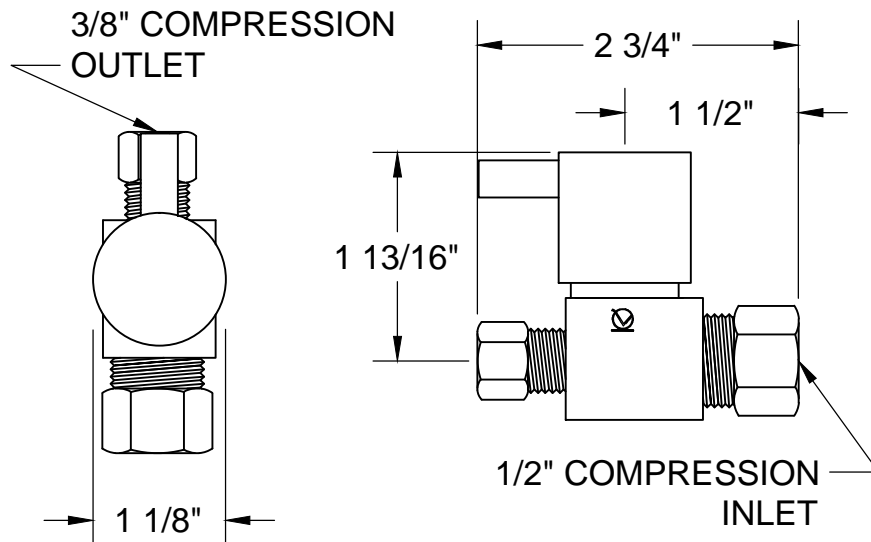

### THIS DECORATIVE SUPPLY VALVE KIT OFFERS THE FOLLOWING FEATURES:

- ONE MT5120L-NL VALVE WITH 1/4 TURN CERAMIC DISC CARTRIDGE
- ONE MT436X NO LEAD SUPPLY TUBE
- ONE MT441X SURE GRIP WALL ESCUTCHEON
- OFFERED IN MANY STANDARD DECORATIVE FINISHES
- SPECIAL FINISHES AVAILABLE UPON REQUEST