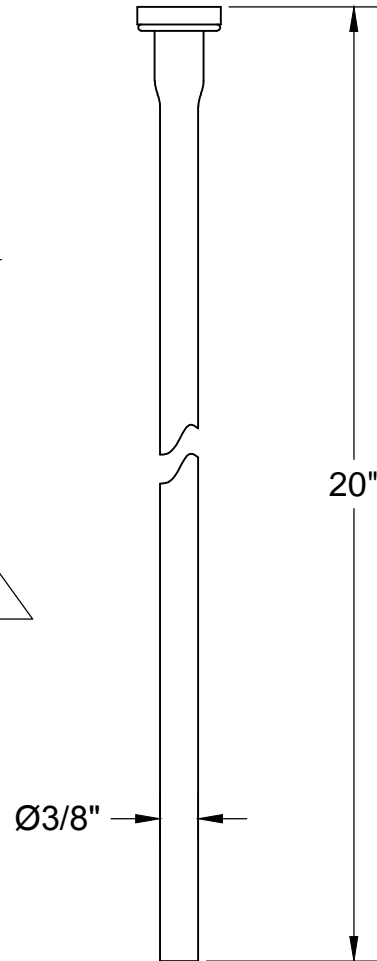

MT436X

WARRANTY

ONE YEAR WARRANTY ON PLATED FINISHES, 90 DAY WARRANTY ON ORB, EB, MHB, TB AND WCP AND LIFETIME ON PVD PROVIDED PROPER CARE HAS BEEN USED. ONE YEAR WARRANTY ON ALL PARTS. APPLIES TO ORIGINAL PURCHASER. CLAIMS REQUIRE PROOF OF PURCHASE.

FINISH CARE & MAINTENANCE

NEVER USE ANY HARSH ALKALI, ACID BASED DETERGENTS OR CLEANERS SUCH AS SOFT SCRUB®, SCRUBBING BUBBLES® OR COMET® TO CLEAN. DO NOT USE BRILLO® AND SCOTCH BRITE® PADS. THESE WILL ALL HARM THE FINISH. TO CLEAN, USE ONLY A DAMP SOFT CLOTH AND WIPE USING A SOFT CLOTH. STANDARD WINDEX CAN ALSO BE USED SPARINGLY. TO MAINTAIN THE FINISH, WIPE WITH A SOFT DRY CLOTH. AN OCCASIONAL COAT OF PURE CARNUBA WAX WITHOUT CLEANERS WILL HELP PROTECT THE FINISH.