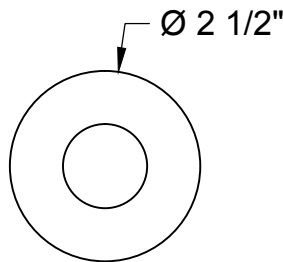

MT441X

MT436X

WARRANTY

ONE YEAR WARRANTY ON PLATED FINISHES, 90 DAY WARRANTY ON ORB, EB, MHB, TB AND WCP AND LIFETIME ON PVD PROVIDED PROPER CARE HAS BEEN USED. ONE YEAR WARRANTY ON ALL PARTS. APPLIES TO ORIGINAL PURCHASER. CLAIMS REQUIRE PROOF OF PURCHASE.

FINISH CARE & MAINTENANCE

NEVER USE ANY HARSH ALKALI, ACID BASED DETERGENTS OR CLEANERS SUCH AS SOFT SCRUB®, SCRUBBING BUBBLES® OR COMET® TO CLEAN. DO NOT USE BRILLO® AND SCOTCH BRITE® PADS. THESE WILL ALL HARM THE FINISH. TO CLEAN, USE ONLY A DAMP SOFT CLOTH AND WIPE USING A SOFT CLOTH. STANDARD WINDEX CAN ALSO BE USED SPARINGLY. TO MAINTAIN THE FINISH, WIPE WITH A SOFT DRY CLOTH. AN OCCASIONAL COAT OF PURE CARNUBA WAX WITHOUT CLEANERS WILL HELP PROTECT THE FINISH.