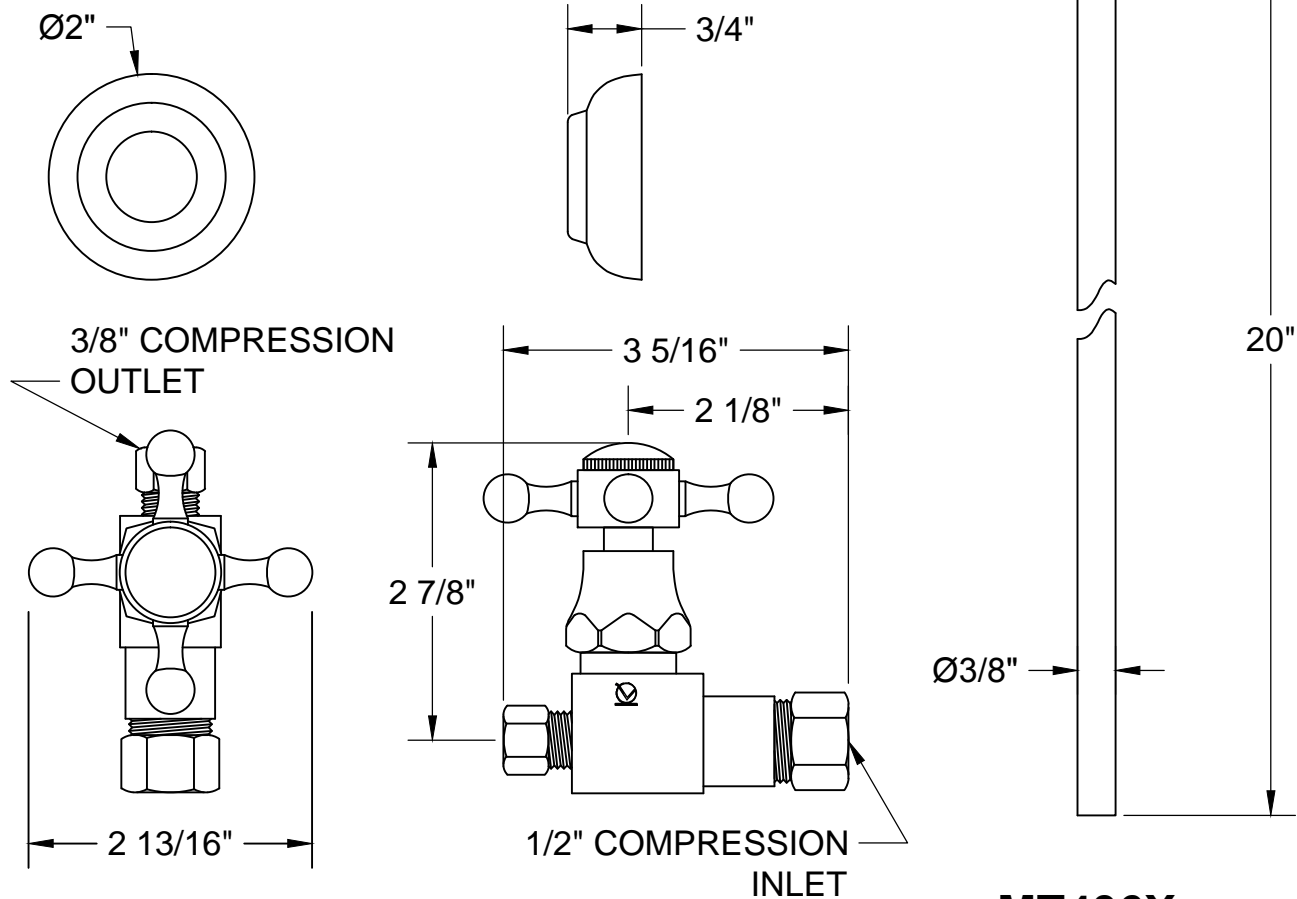

MT4123X-NL SPECIFICATIONS

TOILET SUPPLY KIT

SUPPLY TUBES &
VALVES

THIS DECORATIVE SUPPLY VALVE KIT OFFERS THE FOLLOWING FEATURES:

- ONE MT4005X-NL VALVE WITH 1/4 TURN CERAMIC DISC CARTRIDGE AND WALL ESCUTCHEON
- ONE MT436X NO LEAD SUPPLY TUBE
- OFFERED IN MANY STANDARD DECORATIVE FINISHES
- SPECIAL FINISHES AVAILABLE UPON REQUEST