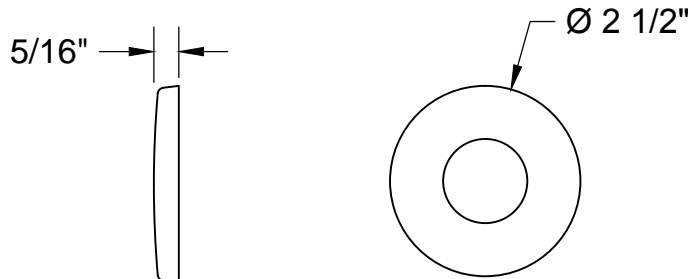

MT4223-NL SPECIFICATIONS

TOILET SUPPLY KIT

SUPPLY TUBES &
VALVES

THIS DECORATIVE SUPPLY VALVE KIT OFFERS THE FOLLOWING FEATURES:

- ONE MT410-NL 1/4 TURN NO LEAD BALL VALVE
- ONE MT436X NO LEAD SUPPLY TUBE
- ONE MT441X SURE GRIP WALL ESCUTCHEON
- OFFERED IN MANY STANDARD DECORATIVE FINISHES
- SPECIAL FINISHES AVAILABLE UPON REQUEST

MT441X

MT436X

WARRANTY

ONE YEAR WARRANTY ON PLATED FINISHES, 90 DAY WARRANTY ON ORB, EB, MHB, TB AND WCP AND LIFETIME ON PVD PROVIDED PROPER CARE HAS BEEN USED. ONE YEAR WARRANTY ON ALL PARTS. APPLIES TO ORIGINAL PURCHASER. CLAIMS REQUIRE PROOF OF PURCHASE.

FINISH CARE & MAINTENANCE

NEVER USE ANY HARSH ALKALI, ACID BASED DETERGENTS OR CLEANERS SUCH AS SOFT SCRUB®, SCRUBBING BUBBLES® OR COMET® TO CLEAN. DO NOT USE BRILLO® AND SCOTCH BRITE® PADS. THESE WILL ALL HARM THE FINISH. TO CLEAN, USE ONLY A DAMP SOFT CLOTH AND WIPE USING A SOFT CLOTH. STANDARD WINDEX CAN ALSO BE USED SPARINGLY. TO MAINTAIN THE FINISH, WIPE WITH A SOFT DRY CLOTH. AN OCCASIONAL COAT OF PURE CARNUBA WAX WITHOUT CLEANERS WILL HELP PROTECT THE FINISH.