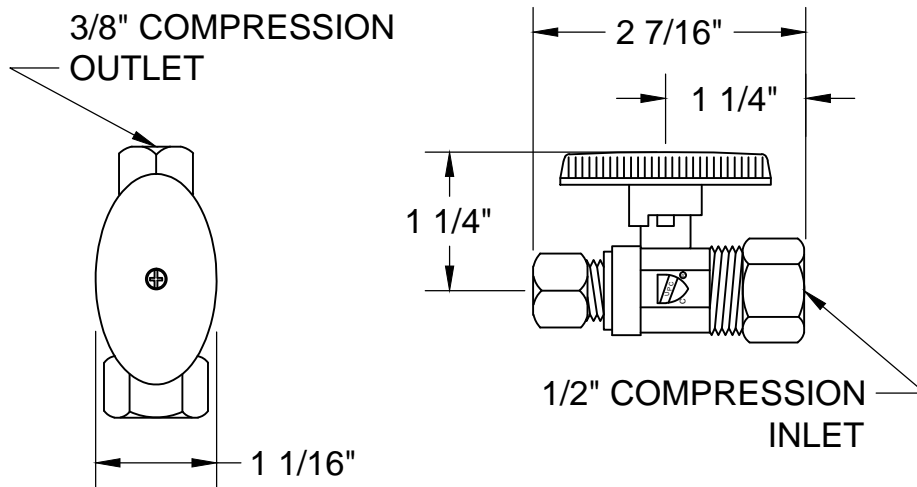

### THIS DECORATIVE SUPPLY VALVE KIT OFFERS THE FOLLOWING FEATURES:

- ONE MT410-NL 1/4 TURN NO LEAD BALL VALVE
- ONE MT436X NO LEAD SUPPLY TUBE
- ONE MT441X SURE GRIP WALL ESCUTCHEON
- OFFERED IN MANY STANDARD DECORATIVE FINISHES
- SPECIAL FINISHES AVAILABLE UPON REQUEST