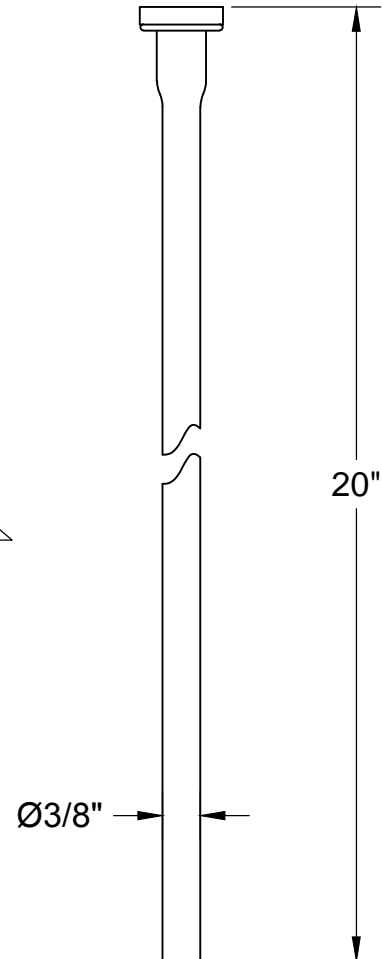

MT436X

WARRANTY

ONE YEAR WARRANTY ON PLATED FINISHES, 90 DAY WARRANTY ON ORB, EB, MHB, TB AND WCP AND LIFETIME ON PVD PROVIDED PROPER CARE HAS BEEN USED. ONE YEAR WARRANTY ON ALL PARTS. APPLIES TO ORIGINAL PURCHASER. CLAIMS REQUIRE PROOF OF PURCHASE.

FINISH CARE & MAINTENANCE

NEVER USE ANY HARSH ALKALI, ACID BASED DETERGENTS OR CLEANERS SUCH AS SOFT SCRUB®, SCRUBBING BUBBLES® OR COMET® TO CLEAN. DO NOT USE BRILLO® AND SCOTCH BRITE® PADS. THESE WILL ALL HARM THE FINISH. TO CLEAN, USE ONLY A DAMP SOFT CLOTH AND WIPE USING A SOFT CLOTH. STANDARD WINDEX CAN ALSO BE USED SPARINGLY. TO MAINTAIN THE FINISH, WIPE WITH A SOFT DRY CLOTH. AN OCCASIONAL COAT OF PURE CARNUBA WAX WITHOUT CLEANERS WILL HELP PROTECT THE FINISH.