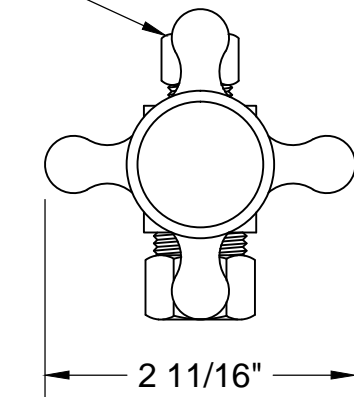

MT4120X-NL