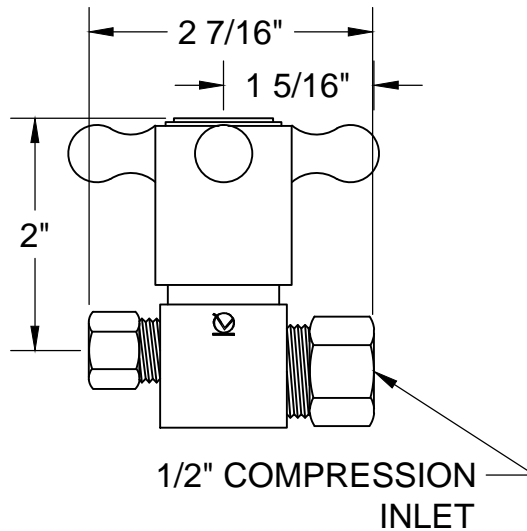

MT4120X-NL