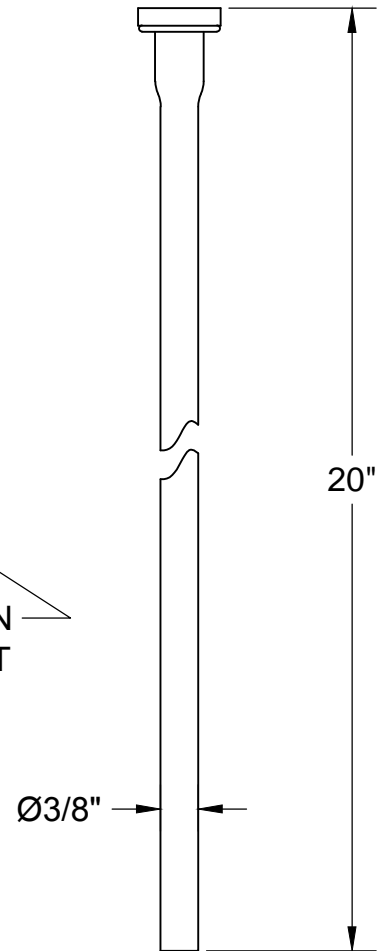

MT436X

WARRANTY

ONE YEAR WARRANTY ON PLATED FINISHES. 90 DAY WARRANTY ON ORB, EB, MHB, TB AND WCP AND LIFETIME ON PVD PROVIDED PROPER CARE HAS BEEN USED. ONE YEAR WARRANTY ON ALL PARTS. APPLIES TO ORIGINAL PURCHASER. CLAIMS REQUIRE PROOF OF PURCHASE.

FINISH CARE & MAINTENANCE

NEVER USE ANY HARSH ALKALI, ACID BASED DETERGENTS OR CLEANERS SUCH AS SOFT SCRUB®, SCRUBBING BUBBLES® OR COMET® TO CLEAN. DO NOT USE BRILLO® AND SCOTCH BRITE® PADS. THESE WILL ALL HARM THE FINISH. TO CLEAN, USE ONLY A DAMP SOFT CLOTH AND WIPE USING A SOFT CLOTH. STANDARD WINDEX CAN ALSO BE USED SPARINGLY. TO MAINTAIN THE FINISH, WIPE WITH A SOFT DRY CLOTH. AN OCCASIONAL COAT OF PURE CARNUBA WAX WITHOUT CLEANERS WILL HELP PROTECT THE FINISH.