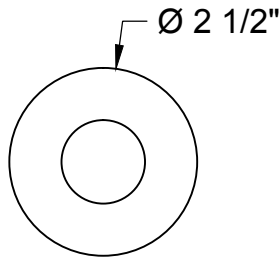

MT441X

MT436X

WARRANTY

ONE YEAR WARRANTY ON PLATED FINISHES. 90 DAY WARRANTY ON ORB, EB, MHB, TB AND WCP AND LIFETIME ON PVD PROVIDED PROPER CARE HAS BEEN USED. ONE YEAR WARRANTY ON ALL PARTS. APPLIES TO ORIGINAL PURCHASER. CLAIMS REQUIRE PROOF OF PURCHASE.

FINISH CARE & MAINTENANCE

NEVER USE ANY HARSH ALKALI, ACID BASED DETERGENTS OR CLEANERS SUCH AS SOFT SCRUB®, SCRUBBING BUBBLES® OR COMET® TO CLEAN. DO NOT USE BRILLO® AND SCOTCH BRITE® PADS. THESE WILL ALL HARM THE FINISH. TO CLEAN, USE ONLY A DAMP SOFT CLOTH AND WIPE USING A SOFT CLOTH. STANDARD WINDEX CAN ALSO BE USED SPARINGLY. TO MAINTAIN THE FINISH, WIPE WITH A SOFT DRY CLOTH. AN OCCASIONAL COAT OF PURE CARNUBA WAX WITHOUT CLEANERS WILL HELP PROTECT THE FINISH.