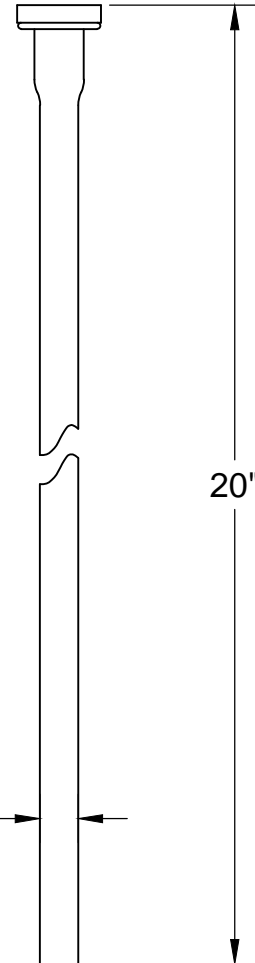

MT6122-NL SPECIFICATIONS

TOILET SUPPLY KIT

SUPPLY TUBES &
VALVES

THIS DECORATIVE SUPPLY VALVE KIT OFFERS THE FOLLOWING FEATURES:

- ONE MT6120-NL 1/4 TURN NO LEAD BALL VALVE
- ONE MT436X NO LEAD SUPPLY TUBE
- ONE MT441X SURE GRIP WALL ESCUTCHEON
- OFFERED IN MANY STANDARD DECORATIVE FINISHES
- SPECIAL FINISHES AVAILABLE UPON REQUEST

MT6120-NL

MT441X

MT436X

WARRANTY

ONE YEAR WARRANTY ON PLATED FINISHES, 90 DAY WARRANTY ON ORB, EB, MHB, TB AND WCP AND LIFETIME ON PVD PROVIDED PROPER CARE HAS BEEN USED. ONE YEAR WARRANTY ON ALL PARTS. APPLIES TO ORIGINAL PURCHASER. CLAIMS REQUIRE PROOF OF PURCHASE.