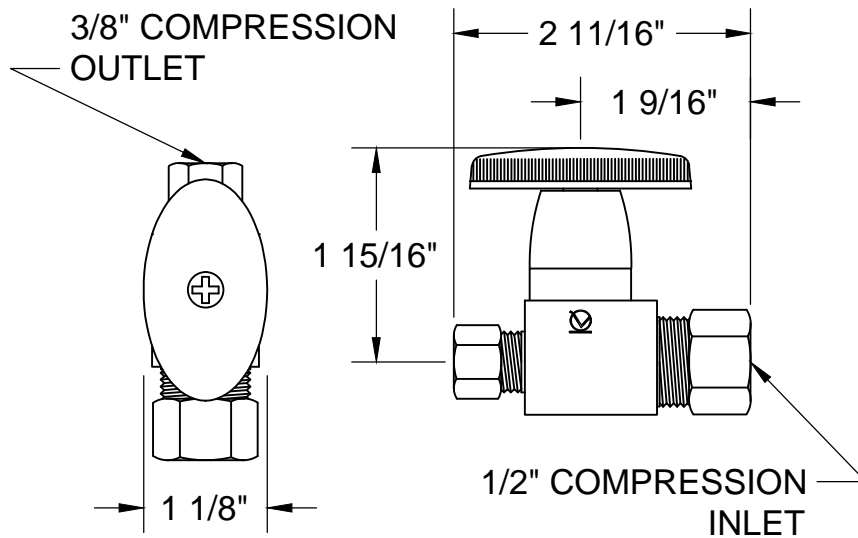

MT6122-NL SPECIFICATIONS

TOILET SUPPLY KIT

SUPPLY TUBES &
VALVES

THIS DECORATIVE SUPPLY VALVE KIT OFFERS THE FOLLOWING FEATURES:

- ONE MT6120-NL 1/4 TURN NO LEAD BALL VALVE
- ONE MT436X NO LEAD SUPPLY TUBE
- ONE MT441X SURE GRIP WALL ESCUTCHEON
- OFFERED IN MANY STANDARD DECORATIVE FINISHES
- SPECIAL FINISHES AVAILABLE UPON REQUEST