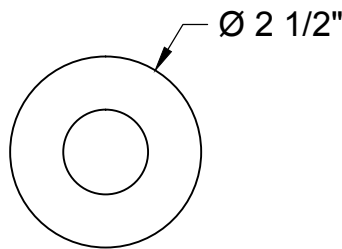

MT441X

MT436X