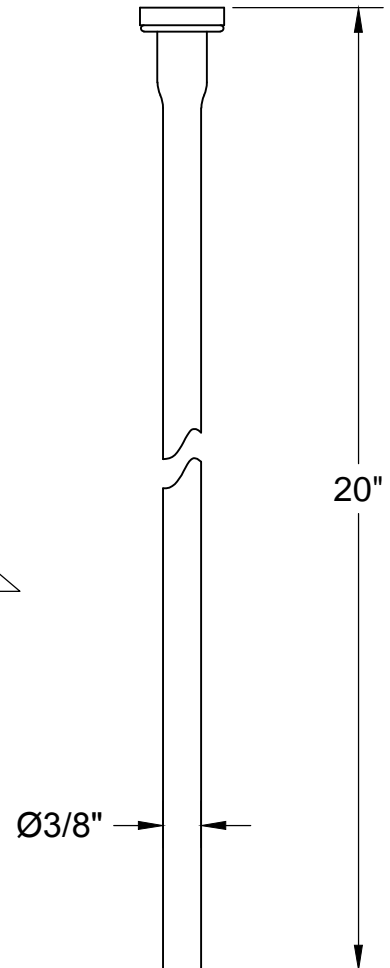

# MT484X-NL SPECIFICATIONS

### THIS DECORATIVE SUPPLY VALVE KIT OFFERS THE FOLLOWING FEATURES:

- ONE MT622-NL 1/4 TURN NO LEAD BALL VALVE
- ONE MT436X NO LEAD SUPPLY TUBE
- ONE MT441X SURE GRIP WALL ESCUTCHEON
- OFFERED IN MANY STANDARD DECORATIVE FINISHES
- SPECIAL FINISHES AVAILABLE UPON REQUEST

3/8" COMPRESSION  
OUTLET

**MT622-NL**

**MT441X**

**MT436X**