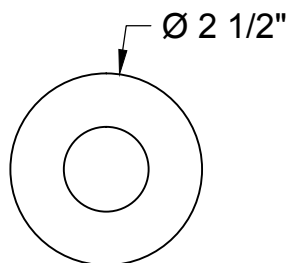

MT436X

WARRANTY

ONE YEAR WARRANTY ON PLATED FINISHES, 90 DAY WARRANTY ON ORB, EB, MHB, TB AND WCP AND LIFETIME ON PVD PROVIDED PROPER CARE HAS BEEN USED. ONE YEAR WARRANTY ON ALL PARTS. APPLIES TO ORIGINAL PURCHASER. CLAIMS REQUIRE PROOF OF PURCHASE.

FINISH CARE & MAINTENANCE

NEVER USE ANY HARSH ALKALI, ACID BASED DETERGENTS OR CLEANERS SUCH AS SOFT SCRUB®, SCRUBBING BUBBLES® OR COMET® TO CLEAN. DO NOT USE BRILLO® AND SCOTCH BRITE® PADS. THESE WILL ALL HARM THE FINISH. TO CLEAN, USE ONLY A DAMP SOFT CLOTH AND WIPE USING A SOFT CLOTH. STANDARD WINDEX CAN ALSO BE USED SPARINGLY. TO MAINTAIN THE FINISH, WIPE WITH A SOFT DRY CLOTH. AN OCCASIONAL COAT OF PURE CARNUBA WAX WITHOUT CLEANERS WILL HELP PROTECT THE FINISH.