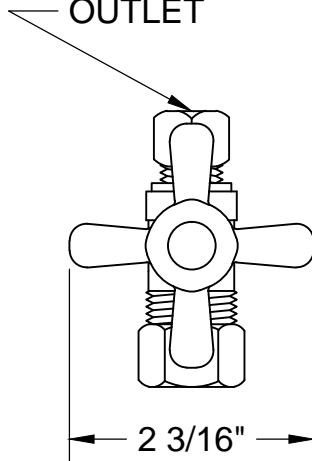

MT484X-NL SPECIFICATIONS

TOILET SUPPLY KIT

SUPPLY TUBES &
VALVES

THIS DECORATIVE SUPPLY VALVE KIT OFFERS THE FOLLOWING FEATURES:

- ONE MT622-NL 1/4 TURN NO LEAD BALL VALVE
- ONE MT436X NO LEAD SUPPLY TUBE
- ONE MT441X SURE GRIP WALL ESCUTCHEON
- OFFERED IN MANY STANDARD DECORATIVE FINISHES
- SPECIAL FINISHES AVAILABLE UPON REQUEST

3/8" COMPRESSION
OUTLET

MT622-NL

MT441X

MT436X

WARRANTY

ONE YEAR WARRANTY ON PLATED FINISHES, 90 DAY WARRANTY ON ORB, EB, MHB, TB AND WCP AND LIFETIME ON PVD PROVIDED PROPER CARE HAS BEEN USED. ONE YEAR WARRANTY ON ALL PARTS. APPLIES TO ORIGINAL PURCHASER. CLAIMS REQUIRE PROOF OF PURCHASE.

FINISH CARE & MAINTENANCE

NEVER USE ANY HARSH ALKALI, ACID BASED DETERGENTS OR CLEANERS SUCH AS SOFT SCRUB®, SCRUBBING BUBBLES® OR COMET® TO CLEAN. DO NOT USE BRILLO® AND SCOTCH BRITE® PADS. THESE WILL ALL HARM THE FINISH. TO CLEAN, USE ONLY A DAMP SOFT CLOTH AND WIPE USING A SOFT CLOTH. STANDARD WINDEX CAN ALSO BE USED SPARINGLY. TO MAINTAIN THE FINISH, WIPE WITH A SOFT DRY CLOTH. AN OCCASIONAL COAT OF PURE CARNUBA WAX WITHOUT CLEANERS WILL HELP PROTECT THE FINISH.