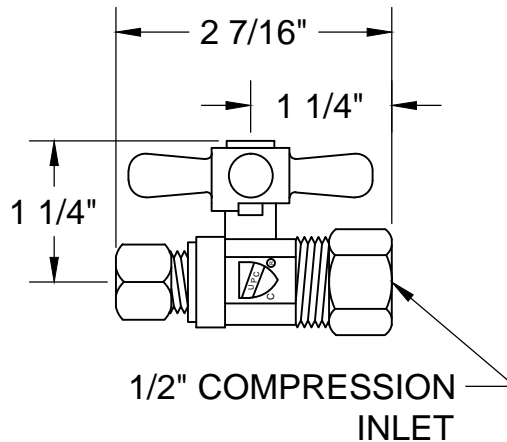

MT484X-NL SPECIFICATIONS

TOILET SUPPLY KIT

SUPPLY TUBES &
VALVES

THIS DECORATIVE SUPPLY VALVE KIT OFFERS THE FOLLOWING FEATURES:

- ONE MT622-NL 1/4 TURN NO LEAD BALL VALVE
- ONE MT436X NO LEAD SUPPLY TUBE
- ONE MT441X SURE GRIP WALL ESCUTCHEON
- OFFERED IN MANY STANDARD DECORATIVE FINISHES
- SPECIAL FINISHES AVAILABLE UPON REQUEST

3/8" COMPRESSION
OUTLET

MT622-NL

MT441X

MT436X

WARRANTY

ONE YEAR WARRANTY ON PLATED FINISHES, 90 DAY WARRANTY ON ORB, EB, MHB, TB AND WCP AND LIFETIME ON PVD PROVIDED PROPER CARE HAS BEEN USED. ONE YEAR WARRANTY ON ALL PARTS. APPLIES TO ORIGINAL PURCHASER. CLAIMS REQUIRE PROOF OF PURCHASE.

FINISH CARE & MAINTENANCE

NEVER USE ANY HARSH ALKALI, ACID BASED DETERGENTS OR CLEANERS SUCH AS SOFT SCRUB®, SCRUBBING BUBBLES® OR COMET® TO CLEAN. DO NOT USE BRILLO® AND SCOTCH BRITE® PADS. THESE WILL ALL HARM THE FINISH. TO CLEAN, USE ONLY A DAMP SOFT CLOTH AND WIPE USING A SOFT CLOTH. STANDARD WINDEX CAN ALSO BE USED SPARINGLY. TO MAINTAIN THE FINISH, WIPE WITH A SOFT DRY CLOTH. AN OCCASIONAL COAT OF PURE CARNUBA WAX WITHOUT CLEANERS WILL HELP PROTECT THE FINISH.