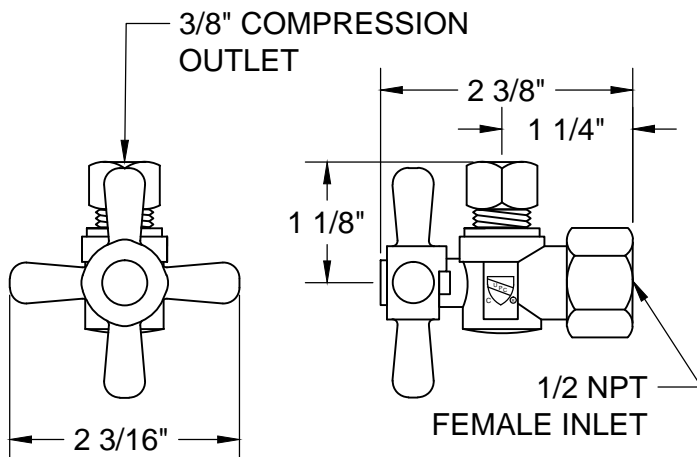

MT483BX-NL SPECIFICATIONS

TOILET SUPPLY KIT

SUPPLY TUBES
& VALVES

THIS DECORATIVE SUPPLY VALVE KIT OFFERS THE FOLLOWING FEATURES:

- ONE MT616-NL VALVE 1/4 TURN NO LEAD BALL VALVES
- ONE MT436X NO LEAD SUPPLY TUBE
- ONE MT442X SURE GRIP WALL ESCUTCHEON
- ONE MT450X-NL 4" NO LEAD PIPE NIPPLE WITH 1/2 NPT THREAD
- OFFERED IN MANY STANDARD DECORATIVE FINISHES
- SPECIAL FINISHES AVAILABLE UPON REQUEST