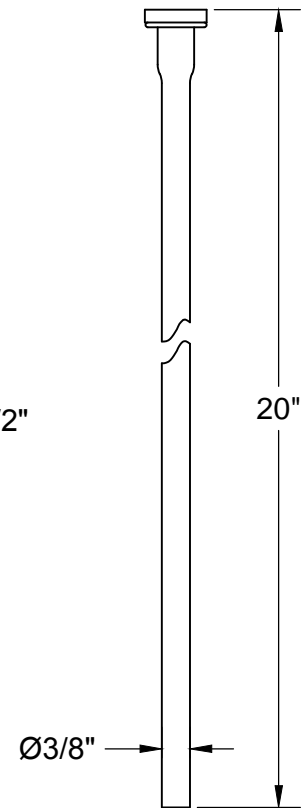

MT483BX-NL SPECIFICATIONS

TOILET SUPPLY KIT

SUPPLY TUBES
& VALVES

THIS DECORATIVE SUPPLY VALVE KIT OFFERS THE FOLLOWING FEATURES:

- ONE MT616-NL VALVE 1/4 TURN NO LEAD BALL VALVES
- ONE MT436X NO LEAD SUPPLY TUBE
- ONE MT442X SURE GRIP WALL ESCUTCHEON
- ONE MT450X-NL 4" NO LEAD PIPE NIPPLE WITH 1/2 NPT THREAD
- OFFERED IN MANY STANDARD DECORATIVE FINISHES
- SPECIAL FINISHES AVAILABLE UPON REQUEST