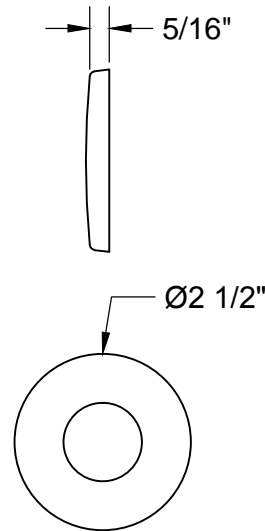

MT483BX-NL SPECIFICATIONS

TOILET SUPPLY KIT

SUPPLY TUBES
& VALVES

THIS DECORATIVE SUPPLY VALVE KIT OFFERS THE FOLLOWING FEATURES:

- ONE MT616-NL VALVE 1/4 TURN NO LEAD BALL VALVES
- ONE MT436X NO LEAD SUPPLY TUBE
- ONE MT442X SURE GRIP WALL ESCUTCHEON
- ONE MT450X-NL 4" NO LEAD PIPE NIPPLE WITH 1/2 NPT THREAD
- OFFERED IN MANY STANDARD DECORATIVE FINISHES
- SPECIAL FINISHES AVAILABLE UPON REQUEST