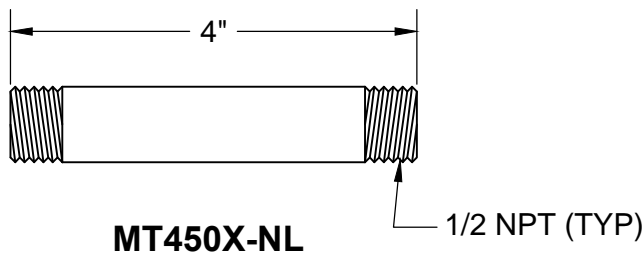

MT483BX-NL SPECIFICATIONS

TOILET SUPPLY KIT

SUPPLY TUBES
& VALVES

THIS DECORATIVE SUPPLY VALVE KIT OFFERS THE FOLLOWING FEATURES:

- ONE MT616-NL VALVE 1/4 TURN NO LEAD BALL VALVES
- ONE MT436X NO LEAD SUPPLY TUBE
- ONE MT442X SURE GRIP WALL ESCUTCHEON
- ONE MT450X-NL 4" NO LEAD PIPE NIPPLE WITH 1/2 NPT THREAD
- OFFERED IN MANY STANDARD DECORATIVE FINISHES
- SPECIAL FINISHES AVAILABLE UPON REQUEST