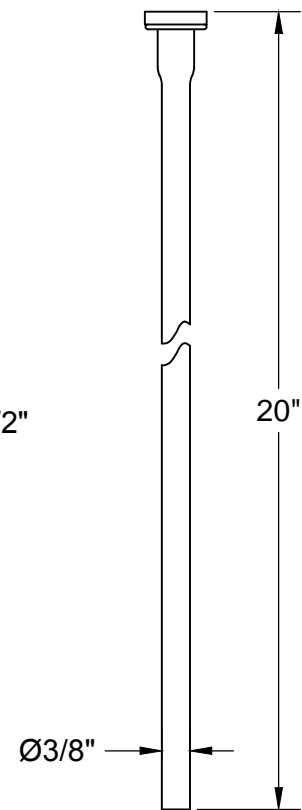

MT483BX-NL SPECIFICATIONS

TOILET SUPPLY KIT

SUPPLY TUBES
& VALVES

THIS DECORATIVE SUPPLY VALVE KIT OFFERS THE FOLLOWING FEATURES:

- ONE MT616-NL VALVE 1/4 TURN NO LEAD BALL VALVES
- ONE MT436X NO LEAD SUPPLY TUBE
- ONE MT442X SURE GRIP WALL ESCUTCHEON
- ONE MT450X-NL 4" NO LEAD PIPE NIPPLE WITH 1/2 NPT THREAD
- OFFERED IN MANY STANDARD DECORATIVE FINISHES
- SPECIAL FINISHES AVAILABLE UPON REQUEST