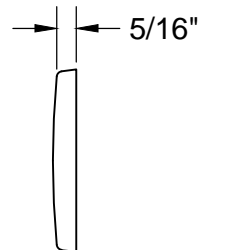

MT483BX-NL SPECIFICATIONS

TOILET SUPPLY KIT

SUPPLY TUBES
& VALVES

THIS DECORATIVE SUPPLY VALVE KIT OFFERS THE FOLLOWING FEATURES:

- ONE MT616-NL VALVE 1/4 TURN NO LEAD BALL VALVES
- ONE MT436X NO LEAD SUPPLY TUBE
- ONE MT442X SURE GRIP WALL ESCUTCHEON
- ONE MT450X-NL 4" NO LEAD PIPE NIPPLE WITH 1/2 NPT THREAD
- OFFERED IN MANY STANDARD DECORATIVE FINISHES
- SPECIAL FINISHES AVAILABLE UPON REQUEST