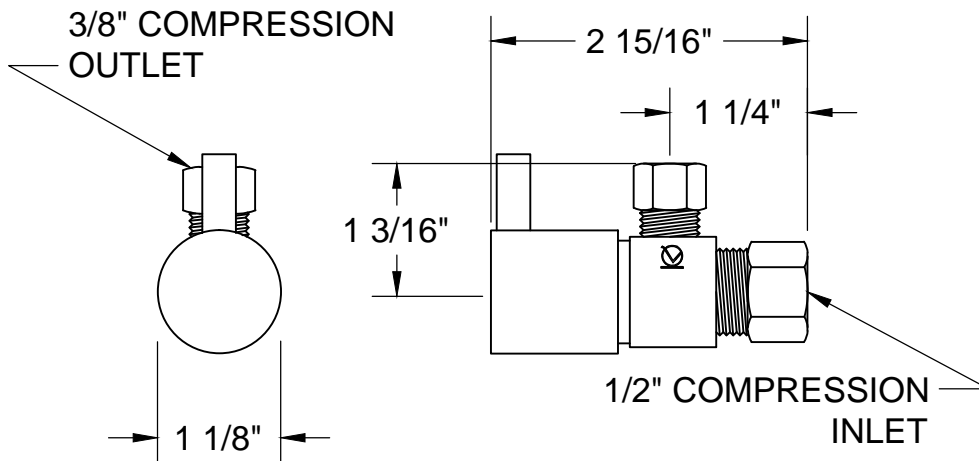

MT5820L-NL SPECIFICATIONS

TOILET SUPPLY KIT

SUPPLY TUBES &
VALVES

THIS DECORATIVE SUPPLY VALVE KIT OFFERS THE FOLLOWING FEATURES:

- ONE MT5003L-NL VALVE WITH 1/4 TURN CERAMIC DISC CARTRIDGE
- ONE MT436X NO LEAD SUPPLY TUBE
- ONE MT441X SURE GRIP WALL ESCUTCHEON
- OFFERED IN MANY STANDARD DECORATIVE FINISHES
- SPECIAL FINISHES AVAILABLE UPON REQUEST