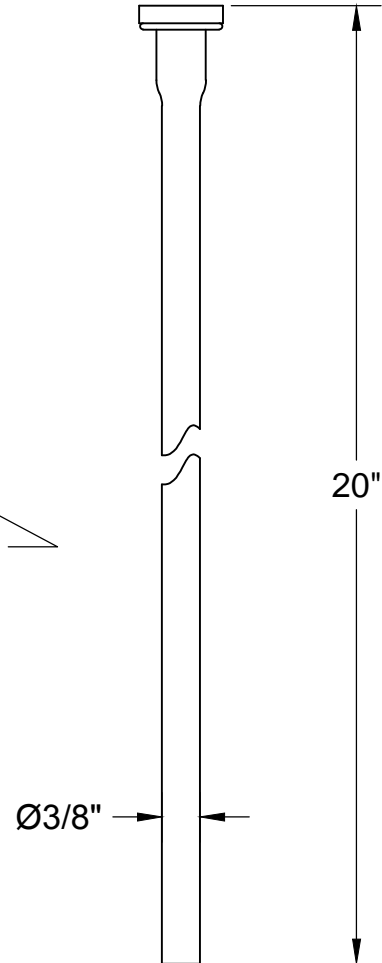

MT436X

WARRANTY

ONE YEAR WARRANTY ON PLATED FINISHES, 90 DAY WARRANTY ON ORB, EB, MHB, TB AND WCP AND LIFETIME ON PVD PROVIDED PROPER CARE HAS BEEN USED. ONE YEAR WARRANTY ON ALL PARTS. APPLIES TO ORIGINAL PURCHASER . CLAIMS REQUIRE PROOF OF PURCHASE.

FINISH CARE & MAINTENANCE

NEVER USE ANY HARSH ALKALI, ACID BASED DETERGENTS OR CLEANERS SUCH AS SOFT SCRUB®, SCRUBBING BUBBLES® OR COMET® TO CLEAN. DO NOT USE BRILLO® AND SCOTCH BRITE® PADS. THESE WILL ALL HARM THE FINISH. TO CLEAN, USE ONLY A DAMP SOFT CLOTH AND WIPE USING A SOFT CLOTH. STANDARD WINDEX CAN ALSO BE USED SPARINGLY. TO MAINTAIN THE FINISH, WIPE WITH A SOFT DRY CLOTH. AN OCCASIONAL COAT OF PURE CARNUBA WAX WITHOUT CLEANERS WILL HELP PROTECT THE FINISH.