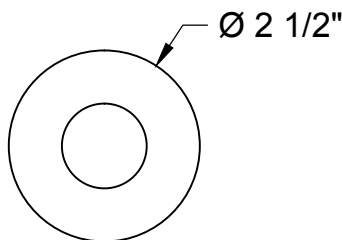

MT441X

MT436X

WARRANTY

ONE YEAR WARRANTY ON PLATED FINISHES, 90 DAY WARRANTY ON ORB, EB, MHB, TB AND WCP AND LIFETIME ON PVD PROVIDED PROPER CARE HAS BEEN USED. ONE YEAR WARRANTY ON ALL PARTS. APPLIES TO ORIGINAL PURCHASER . CLAIMS REQUIRE PROOF OF PURCHASE.

FINISH CARE & MAINTENANCE

NEVER USE ANY HARSH ALKALI, ACID BASED DETERGENTS OR CLEANERS SUCH AS SOFT SCRUB®, SCRUBBING BUBBLES® OR COMET® TO CLEAN. DO NOT USE BRILLO® AND SCOTCH BRITE® PADS. THESE WILL ALL HARM THE FINISH. TO CLEAN, USE ONLY A DAMP SOFT CLOTH AND WIPE USING A SOFT CLOTH. STANDARD WINDEX CAN ALSO BE USED SPARINGLY. TO MAINTAIN THE FINISH, WIPE WITH A SOFT DRY CLOTH. AN OCCASIONAL COAT OF PURE CARNUBA WAX WITHOUT CLEANERS WILL HELP PROTECT THE FINISH.