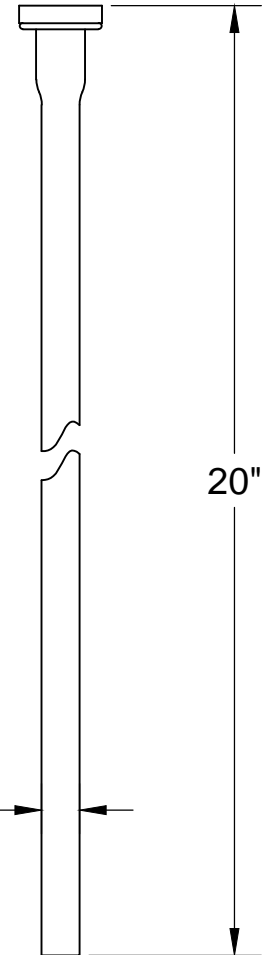

MT4831X-NL SPECIFICATIONS

TOILET SUPPLY KIT

SUPPLY TUBES &
VALVES

THIS DECORATIVE SUPPLY VALVE KIT OFFERS THE FOLLOWING FEATURES:

- ONE MT4004X-NL VALVE WITH 1/4 TURN CERAMIC DISC CARTRIDGE AND WALL ESCUTCHEON
- ONE MT436X NO LEAD SUPPLY TUBE
- OFFERED IN MANY STANDARD DECORATIVE FINISHES
- SPECIAL FINISHES AVAILABLE UPON REQUEST

MT4004X-NL

MT436X

WARRANTY

ONE YEAR WARRANTY ON PLATED FINISHES, 90 DAY WARRANTY ON ORB, EB, MHB, TB AND WCP AND LIFETIME ON PVD PROVIDED PROPER CARE HAS BEEN USED. ONE YEAR WARRANTY ON ALL PARTS. APPLIES TO ORIGINAL PURCHASER . CLAIMS REQUIRE PROOF OF PURCHASE.