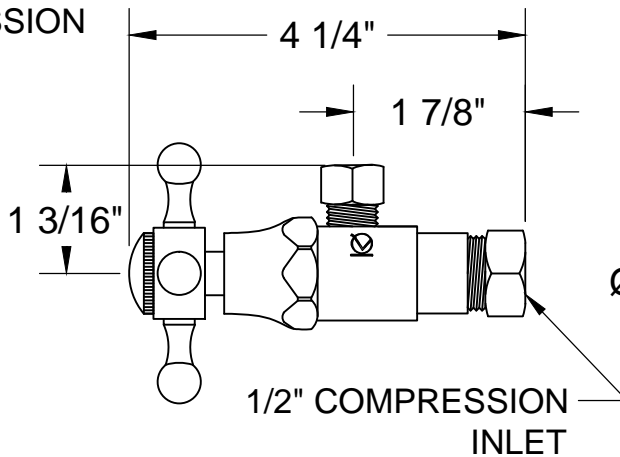

### THIS DECORATIVE SUPPLY VALVE KIT OFFERS THE FOLLOWING FEATURES:

- ONE MT4004X-NL VALVE WITH 1/4 TURN CERAMIC DISC CARTRIDGE AND WALL ESCUTCHEON
- ONE MT436X NO LEAD SUPPLY TUBE
- OFFERED IN MANY STANDARD DECORATIVE FINISHES
- SPECIAL FINISHES AVAILABLE UPON REQUEST