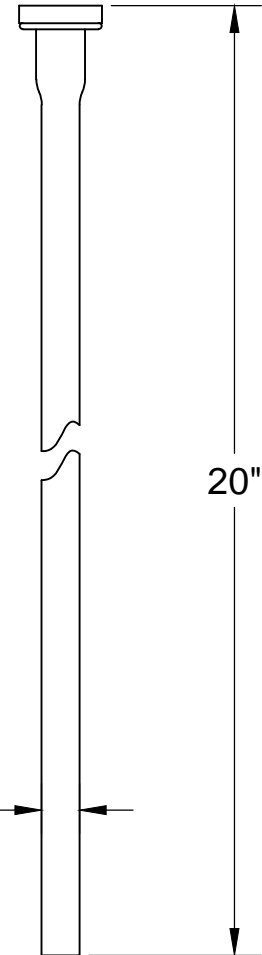

MT436X

WARRANTY

ONE YEAR WARRANTY ON PLATED FINISHES, 90 DAY WARRANTY ON ORB, EB, MHB, TB AND WCP AND LIFETIME ON PVD PROVIDED PROPER CARE HAS BEEN USED. ONE YEAR WARRANTY ON ALL PARTS. APPLIES TO ORIGINAL PURCHASER . CLAIMS REQUIRE PROOF OF PURCHASE.

FINISH CARE & MAINTENANCE

NEVER USE ANY HARSH ALKALI, ACID BASED DETERGENTS OR CLEANERS SUCH AS SOFT SCRUB®, SCRUBBING BUBBLES® OR COMET® TO CLEAN. DO NOT USE BRILLO® AND SCOTCH BRITE® PADS. THESE WILL ALL HARM THE FINISH. TO CLEAN, USE ONLY A DAMP SOFT CLOTH AND WIPE USING A SOFT CLOTH. STANDARD WINDEX CAN ALSO BE USED SPARINGLY. TO MAINTAIN THE FINISH, WIPE WITH A SOFT DRY CLOTH. AN OCCASIONAL COAT OF PURE CARNUBA WAX WITHOUT CLEANERS WILL HELP PROTECT THE FINISH.