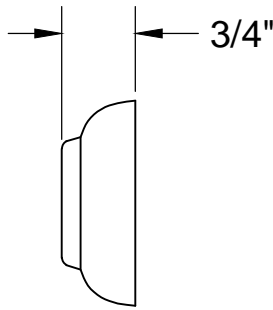

MT4831X-NL SPECIFICATIONS

TOILET SUPPLY KIT

SUPPLY TUBES &
VALVES

THIS DECORATIVE SUPPLY VALVE KIT OFFERS THE FOLLOWING FEATURES:

- ONE MT4004X-NL VALVE WITH 1/4 TURN CERAMIC DISC CARTRIDGE AND WALL ESCUTCHEON
- ONE MT436X NO LEAD SUPPLY TUBE
- OFFERED IN MANY STANDARD DECORATIVE FINISHES
- SPECIAL FINISHES AVAILABLE UPON REQUEST