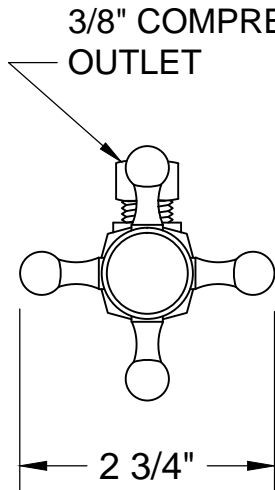

MT4831X-NL SPECIFICATIONS

TOILET SUPPLY KIT

SUPPLY TUBES &
VALVES

THIS DECORATIVE SUPPLY VALVE KIT OFFERS THE FOLLOWING FEATURES:

- ONE MT4004X-NL VALVE WITH 1/4 TURN CERAMIC DISC CARTRIDGE AND WALL ESCUTCHEON
- ONE MT436X NO LEAD SUPPLY TUBE
- OFFERED IN MANY STANDARD DECORATIVE FINISHES
- SPECIAL FINISHES AVAILABLE UPON REQUEST