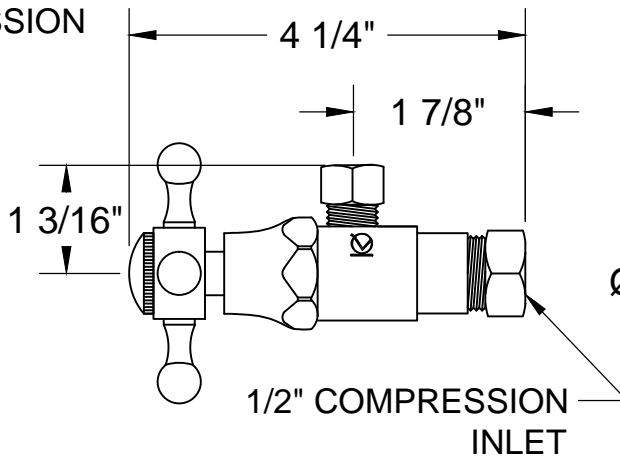

MT4831X-NL SPECIFICATIONS

TOILET SUPPLY KIT

SUPPLY TUBES &
VALVES

THIS DECORATIVE SUPPLY VALVE KIT OFFERS THE FOLLOWING FEATURES:

- ONE MT4004X-NL VALVE WITH 1/4 TURN CERAMIC DISC CARTRIDGE AND WALL ESCUTCHEON
- ONE MT436X NO LEAD SUPPLY TUBE
- OFFERED IN MANY STANDARD DECORATIVE FINISHES
- SPECIAL FINISHES AVAILABLE UPON REQUEST