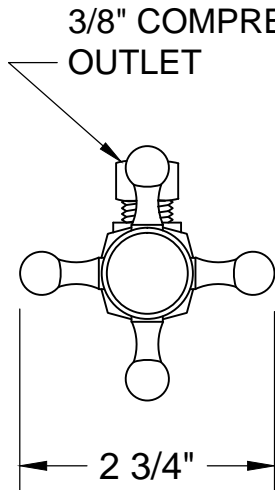

### THIS DECORATIVE SUPPLY VALVE KIT OFFERS THE FOLLOWING FEATURES:

- ONE MT4004X-NL VALVE WITH 1/4 TURN CERAMIC DISC CARTRIDGE AND WALL ESCUTCHEON
- ONE MT436X NO LEAD SUPPLY TUBE
- OFFERED IN MANY STANDARD DECORATIVE FINISHES
- SPECIAL FINISHES AVAILABLE UPON REQUEST