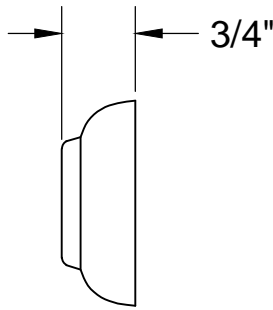

### THIS DECORATIVE SUPPLY VALVE KIT OFFERS THE FOLLOWING FEATURES:

- ONE MT4004X-NL VALVE WITH 1/4 TURN CERAMIC DISC CARTRIDGE AND WALL ESCUTCHEON
- ONE MT436X NO LEAD SUPPLY TUBE
- OFFERED IN MANY STANDARD DECORATIVE FINISHES
- SPECIAL FINISHES AVAILABLE UPON REQUEST