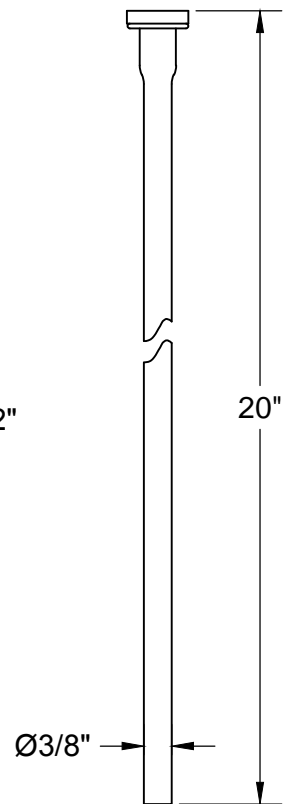

MT4820BOIPS-NL SPECIFICATIONS

TOILET SUPPLY KIT

SUPPLY TUBES
& VALVES

THIS DECORATIVE SUPPLY VALVE KIT OFFERS THE FOLLOWING FEATURES:

- ONE MT401-NL VALVE 1/4 TURN NO LEAD BALL VALVE
- ONE MT436X NO LEAD SUPPLY TUBE
- ONE MT442X SURE GRIP WALL ESCUTCHEON
- ONE MT450X-NL 4" NO LEAD PIPE NIPPLE WITH 1/2 NPT THREAD
- OFFERED IN MANY STANDARD DECORATIVE FINISHES
- SPECIAL FINISHES AVAILABLE UPON REQUEST

MT436X

MT442X

WARRANTY

ONE YEAR WARRANTY ON PLATED FINISHES, 90 DAY WARRANTY ON ORB, EB, MHB, TB AND WCP AND LIFETIME ON PVD PROVIDED PROPER CARE HAS BEEN USED. ONE YEAR WARRANTY ON ALL PARTS. APPLIES TO ORIGINAL PURCHASER. CLAIMS REQUIRE PROOF OF PURCHASE.

FINISH CARE & MAINTENANCE

NEVER USE ANY HARSH ALKALI, ACID BASED DETERGENTS OR CLEANERS SUCH AS SOFT SCRUB®, SCRUBBING BUBBLES® OR COMET® TO CLEAN. DO NOT USE BRILLO® AND SCOTCH BRITE® PADS. THESE WILL ALL HARM THE FINISH. TO CLEAN, USE ONLY A DAMP SOFT CLOTH AND WIPE USING A SOFT CLOTH. STANDARD WINDEX CAN ALSO BE USED SPARINGLY. TO MAINTAIN THE FINISH, WIPE WITH A SOFT DRY CLOTH. AN OCCASIONAL COAT OF PURE CARNUBA WAX WITHOUT CLEANERS WILL HELP PROTECT THE FINISH.