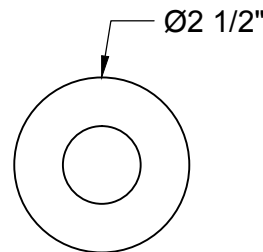

MT4820BOIPS-NL SPECIFICATIONS

TOILET SUPPLY KIT

SUPPLY TUBES
& VALVES

THIS DECORATIVE SUPPLY VALVE KIT OFFERS THE FOLLOWING FEATURES:

- ONE MT401-NL VALVE 1/4 TURN NO LEAD BALL VALVE
- ONE MT436X NO LEAD SUPPLY TUBE
- ONE MT442X SURE GRIP WALL ESCUTCHEON
- ONE MT450X-NL 4" NO LEAD PIPE NIPPLE WITH 1/2 NPT THREAD
- OFFERED IN MANY STANDARD DECORATIVE FINISHES
- SPECIAL FINISHES AVAILABLE UPON REQUEST

MT436X

MT442X

WARRANTY

ONE YEAR WARRANTY ON PLATED FINISHES, 90 DAY WARRANTY ON ORB, EB, MHB, TB AND WCP AND LIFETIME ON PVD PROVIDED PROPER CARE HAS BEEN USED. ONE YEAR WARRANTY ON ALL PARTS. APPLIES TO ORIGINAL PURCHASER. CLAIMS REQUIRE PROOF OF PURCHASE.

FINISH CARE & MAINTENANCE

NEVER USE ANY HARSH ALKALI, ACID BASED DETERGENTS OR CLEANERS SUCH AS SOFT SCRUB®, SCRUBBING BUBBLES® OR COMET® TO CLEAN. DO NOT USE BRILLO® AND SCOTCH BRITE® PADS. THESE WILL ALL HARM THE FINISH. TO CLEAN, USE ONLY A DAMP SOFT CLOTH AND WIPE USING A SOFT CLOTH. STANDARD WINDEX CAN ALSO BE USED SPARINGLY. TO MAINTAIN THE FINISH, WIPE WITH A SOFT DRY CLOTH. AN OCCASIONAL COAT OF PURE CARNUBA WAX WITHOUT CLEANERS WILL HELP PROTECT THE FINISH.