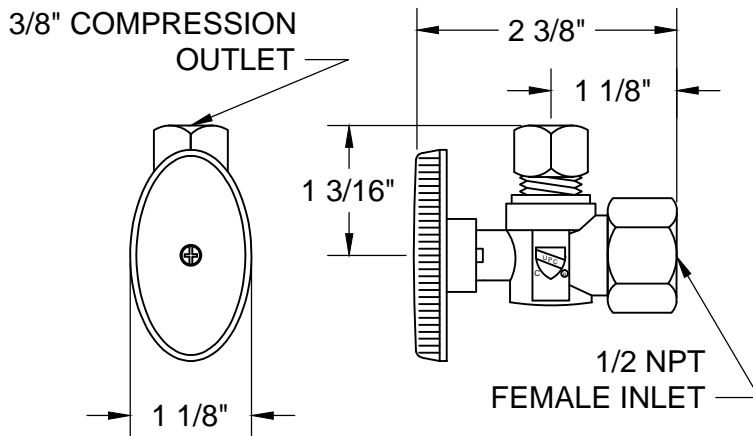

MT401-NL

WARRANTY

ONE YEAR WARRANTY ON PLATED FINISHES, 90 DAY WARRANTY ON ORB, EB, MHB, TB AND WCP AND LIFETIME ON PVD PROVIDED PROPER CARE HAS BEEN USED. ONE YEAR WARRANTY ON ALL PARTS. APPLIES TO ORIGINAL PURCHASER. CLAIMS REQUIRE PROOF OF PURCHASE.

FINISH CARE & MAINTENANCE

NEVER USE ANY HARSH ALKALI, ACID BASED DETERGENTS OR CLEANERS SUCH AS SOFT SCRUB®, SCRUBBING BUBBLES® OR COMET® TO CLEAN. DO NOT USE BRILLO® AND SCOTCH BRITE® PADS. THESE WILL ALL HARM THE FINISH. TO CLEAN, USE ONLY A DAMP SOFT CLOTH AND WIPE USING A SOFT CLOTH. STANDARD WINDEX CAN ALSO BE USED SPARINGLY. TO MAINTAIN THE FINISH, WIPE WITH A SOFT DRY CLOTH. AN OCCASIONAL COAT OF PURE CARNUBA WAX WITHOUT CLEANERS WILL HELP PROTECT THE FINISH.