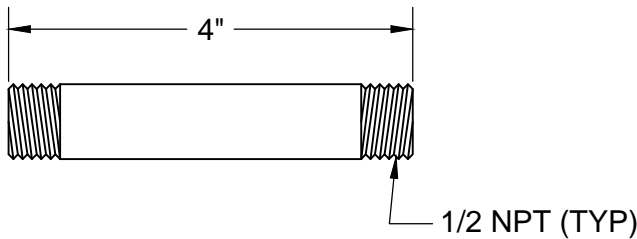

MT4820BOIPS-NL SPECIFICATIONS

TOILET SUPPLY KIT

SUPPLY TUBES
& VALVES

THIS DECORATIVE SUPPLY VALVE KIT OFFERS THE FOLLOWING FEATURES:

- ONE MT401-NL VALVE 1/4 TURN NO LEAD BALL VALVE
- ONE MT436X NO LEAD SUPPLY TUBE
- ONE MT442X SURE GRIP WALL ESCUTCHEON
- ONE MT450X-NL 4" NO LEAD PIPE NIPPLE WITH 1/2 NPT THREAD
- OFFERED IN MANY STANDARD DECORATIVE FINISHES
- SPECIAL FINISHES AVAILABLE UPON REQUEST