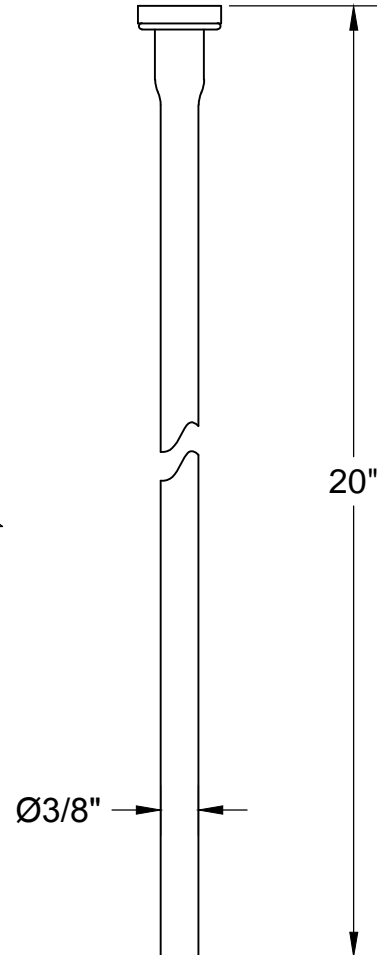

MT436X

WARRANTY

ONE YEAR WARRANTY ON PLATED FINISHES, 90 DAY WARRANTY ON ORB, EB, MHB, TB AND WCP AND LIFETIME ON PVD PROVIDED PROPER CARE HAS BEEN USED. ONE YEAR WARRANTY ON ALL PARTS. APPLIES TO ORIGINAL PURCHASER. CLAIMS REQUIRE PROOF OF PURCHASE.

FINISH CARE & MAINTENANCE

NEVER USE ANY HARSH ALKALI, ACID BASED DETERGENTS OR CLEANERS SUCH AS SOFT SCRUB®, SCRUBBING BUBBLES® OR COMET® TO CLEAN. DO NOT USE BRILLO® AND SCOTCH BRITE® PADS. THESE WILL ALL HARM THE FINISH. TO CLEAN, USE ONLY A DAMP SOFT CLOTH AND WIPE USING A SOFT CLOTH. STANDARD WINDEX CAN ALSO BE USED SPARINGLY. TO MAINTAIN THE FINISH, WIPE WITH A SOFT DRY CLOTH. AN OCCASIONAL COAT OF PURE CARNUBA WAX WITHOUT CLEANERS WILL HELP PROTECT THE FINISH.