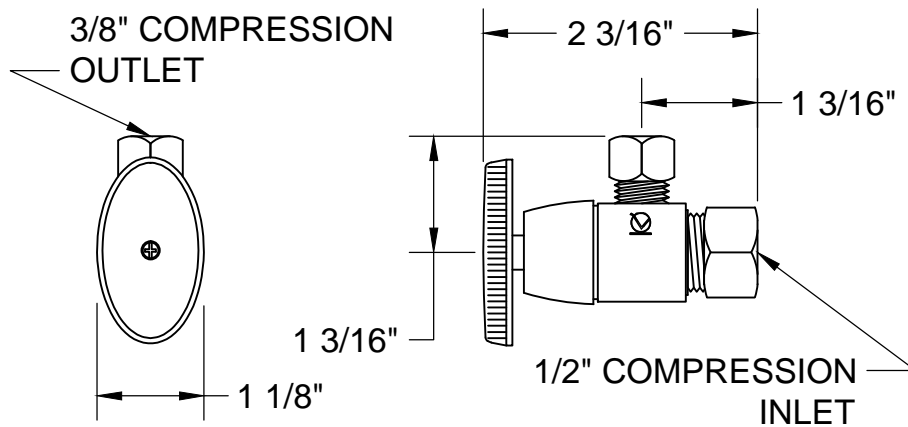

MT6820-NL SPECIFICATIONS

TOILET SUPPLY KIT

SUPPLY TUBES &
VALVES

THIS DECORATIVE SUPPLY VALVE KIT OFFERS THE FOLLOWING FEATURES:

- ONE MT6003-NL VALVE WITH 1/4 TURN CERAMIC DISC CARTRIDGE
- ONE MT436X NO LEAD SUPPLY TUBE
- ONE MT441X SURE GRIP WALL ESCUTCHEON
- OFFERED IN MANY STANDARD DECORATIVE FINISHES
- SPECIAL FINISHES AVAILABLE UPON REQUEST