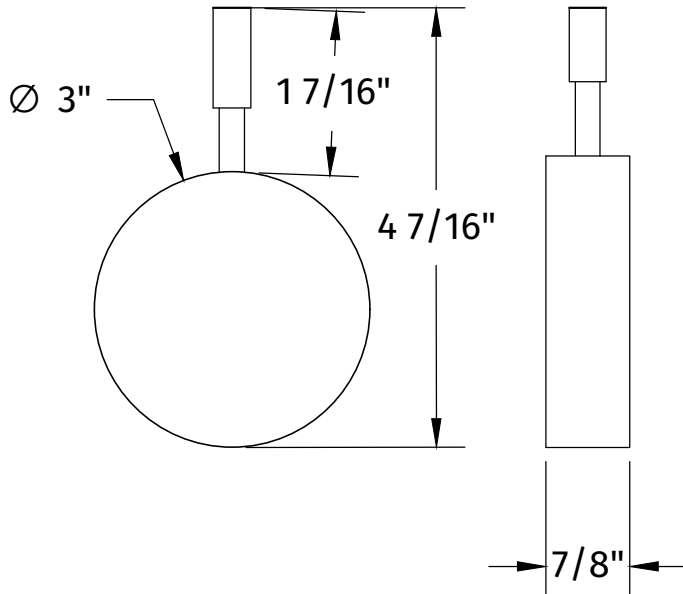

TRIMM3LVRND

CONTEMPORARY ROUND LEVER TRIM FOR MOUNTAIN CABLE DRAINS

SPECIFICATION SHEET

- LEVER CAN BE INSTALLED UP OR DOWN
- HANDLE CAN BE USED WITH OUT LEVER
- DRAIN PLUG HEIGHT IS ADJUSTABLE USING THE 8-32 UNC SET SCREW