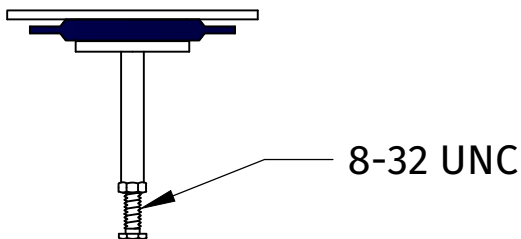

TRIMM3LVRND

CONTEMPORARY ROUND LEVER TRIM FOR MOUNTAIN CABLE DRAINS

SPECIFICATION SHEET

- LEVER CAN BE INSTALLED UP OR DOWN
- HANDLE CAN BE USED WITH OUT LEVER
- DRAIN PLUG HEIGHT IS ADJUSTABLE USING THE 8-32 UNC SET SCREW