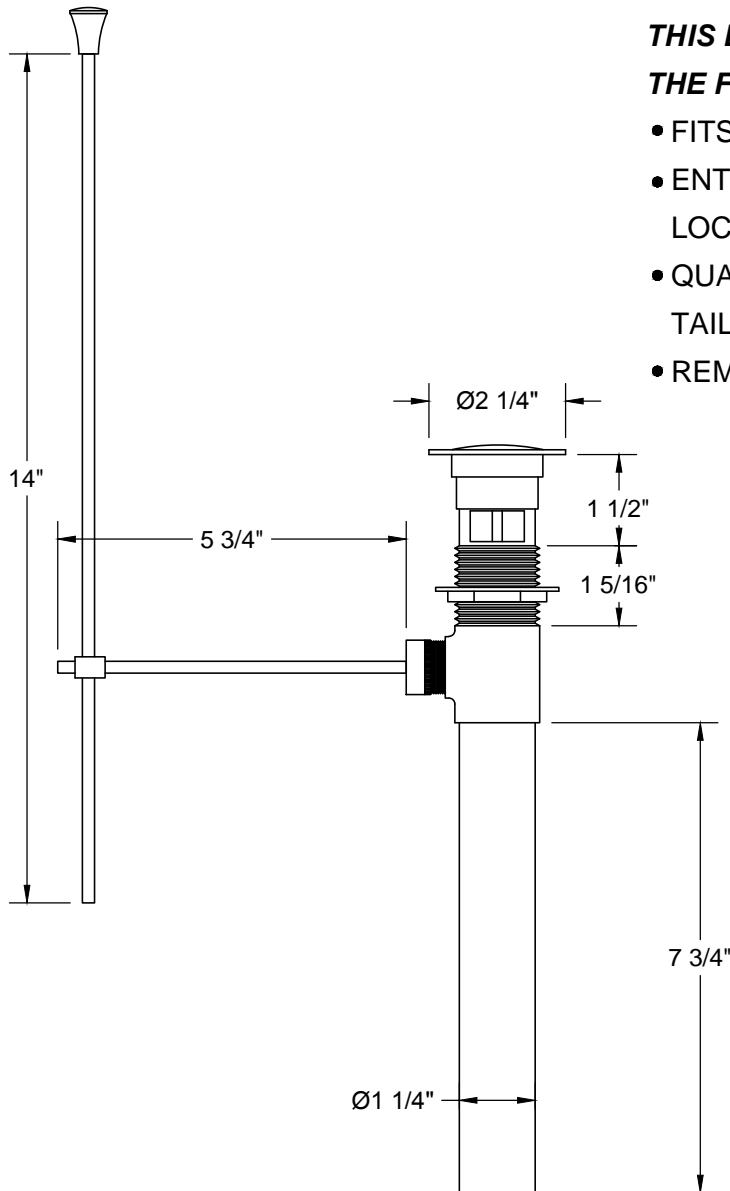

MT738-3

LAVATORY POP-UP DRAIN ASSEMBLY
WITH POP-UP ROD

SPECIFICATION SHEET

**THIS DECORATIVE DRAIN OFFERS
THE FOLLOWING FEATURES:**

- FITS SINKS WITH 1 1/2" DRAIN OPENING
- ENTIRE DRAIN IS PLATED FOR EXPOSED LOCATIONS
- QUALITY CONSTRUCTION AND 17GA TAILPIECE
- REMOVABLE TAILPIECE