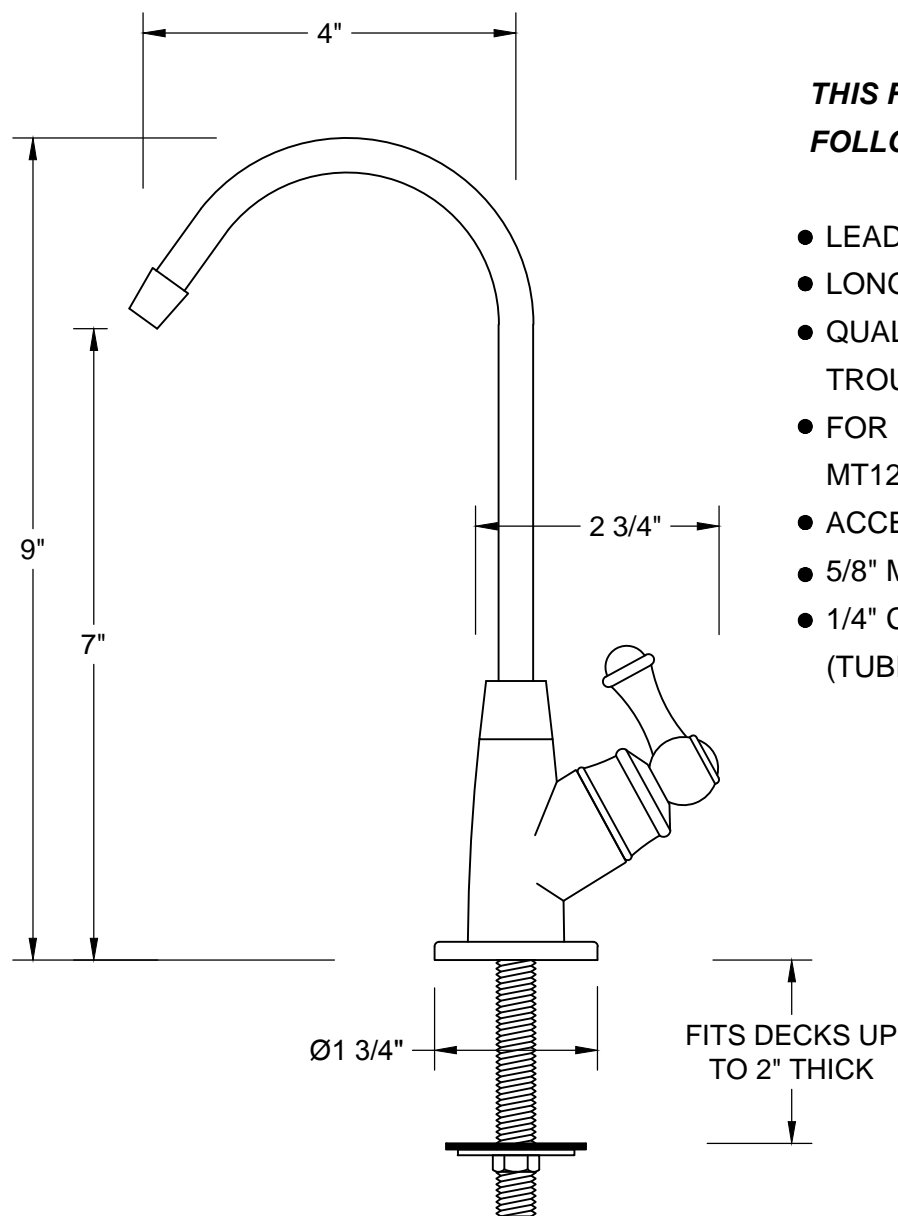

MT624-NL

NO LEAD POINT OF USE DRINKING WATER DISPENSER

SPECIFICATION SHEET

MCALPINE

Mountain PLUMBING PRODUCTS

THIS FAUCET OFFERS THE FOLLOWING FEATURES:

- LEAD FREE BRASS
- LONG LIFE CERAMIC CARTRIDGE
- QUALITY CONSTRUCTION FOR TROUBLE FREE SERVICE
- FOR USE WITH MT660, MT662-2 OR MT1200XL WATER FILTERS
- ACCEPTABLE WITH RO FILTERS
- 5/8" MIN 1 3/8" MAX HOLE IN DECK
- 1/4" COMPRESSION INLET (TUBING NOT SUPPLIED)