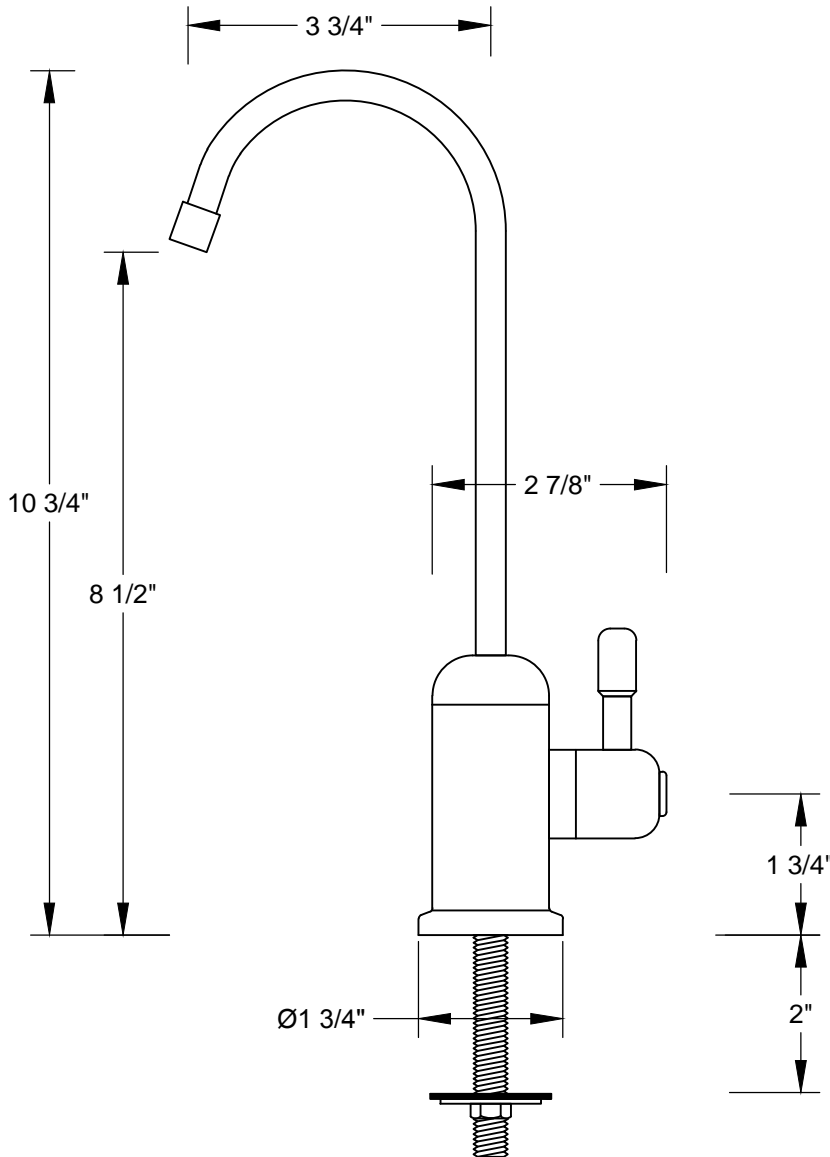

MT620-NL

NO LEAD POINT OF USE DRINKING WATER DISPENSER

SPECIFICATION SHEET

MCALPINE

Mountain PLUMBING PRODUCTS

THIS FAUCET OFFERS THE FOLLOWING FEATURES:

- LEAD FREE BRASS
- LONG LIFE CERAMIC CARTRIDGE
- QUALITY CONSTRUCTION FOR TROUBLE FREE SERVICE
- FOR USE WITH MT660, MT662-2 OR MT1200XL WATER FILTERS
- ACCEPTABLE WITH RO FILTERS
- 5/8" MIN 1 3/8" MAX HOLE IN DECK
- 1/4" COMPRESSION INLET (TUBING NOT SUPPLIED)