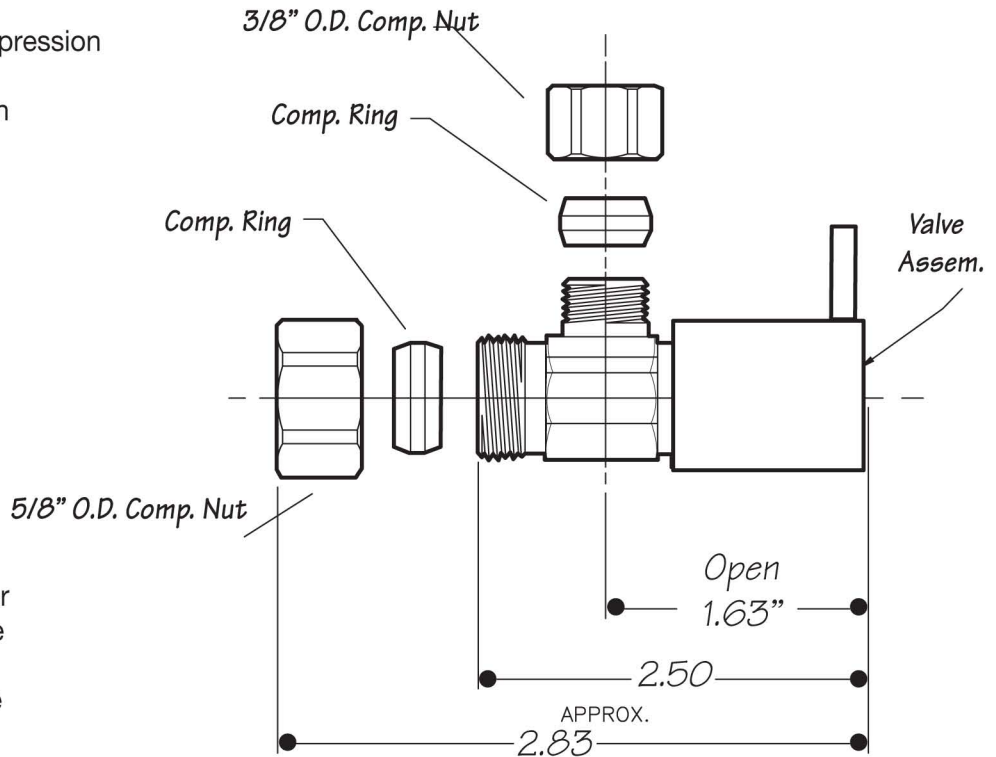

**INSTALLATION DIMENSIONS**

***This model offers you the following features & benefits:***

- 5/8" O.D. (1/2 CTS) Inlet Compression
- 3/8" O.D. Outlet Compression
- 1/4 Turn ceramic cartridge
- Available in 18 finishes
  - CPB - Polished Chrome
  - SC - Satin Chrome
  - PN - Polished Nickel
  - BRN - Brushed Nickel
  - PRN - Pearl Nickel
  - AB - Antique Brass
  - SB - Satin Brass
  - PVD - Polished Brass
  - WB - Weathered Brass
  - WCP - Weathered Copper
  - ORB - Oil Rubbed Bronze
  - VB - Venetian Bronze\*
  - PVDDB - Brushed Bronze
  - TB - Tuscan Brass
  - MB - Matte Black
  - FG - French Gold
  - GPB - Polished Gold
  - SG - Satin Gold