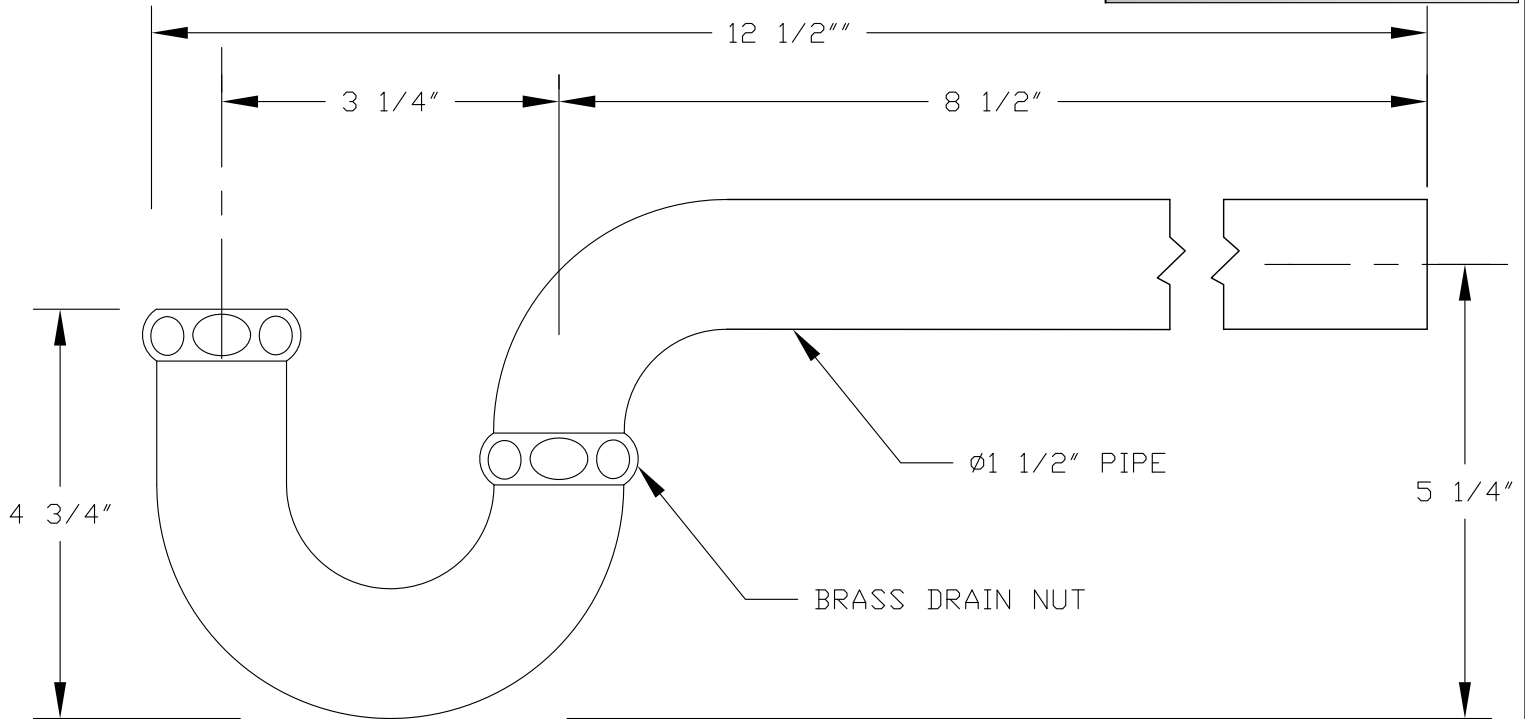

MT302X SPECIFICATIONS

1 1/2" TRADITIONAL STYLE P TRAP
17 GA PIPE CONSTRUCTION

CSA APPROVED

THIS DECORATIVE TRADITIONAL P TRAP OFFERS THE FOLLOWING FEATURES:

- FULLY POLISHED SOLID BRASS CONSTRUCTION FOR EXPOSED INSTALLATIONS
- OFFERED IN MANY STANDARD DECORATIVE FINISHES
- OTHER SPECIAL FINISHES AVAILABLE UPON REQUEST
- MT313X OPTIONAL 3" DIA ROUND SLIP ESCUTCHEON COVERS THE HOLE IN WALL

MT313X
OPTIONAL 3" DIA
1 1/2" HIGH SLIP
ESCUTCHEON

WARRANTY

ONE YEAR WARRANTY ON PLATED FINISHES, 90 DAY WARRANTY ON ORB, EB, MHB, TB AND WCP AND LIFETIME ON PVD PROVIDED PROPER CARE HAS BEEN USED.
ONE YEAR WARRANTY ON ALL PARTS. APPLIES TO ORIGINAL PURCHASER. CLAIMS REQUIRE PROOF OF PURCHASE.