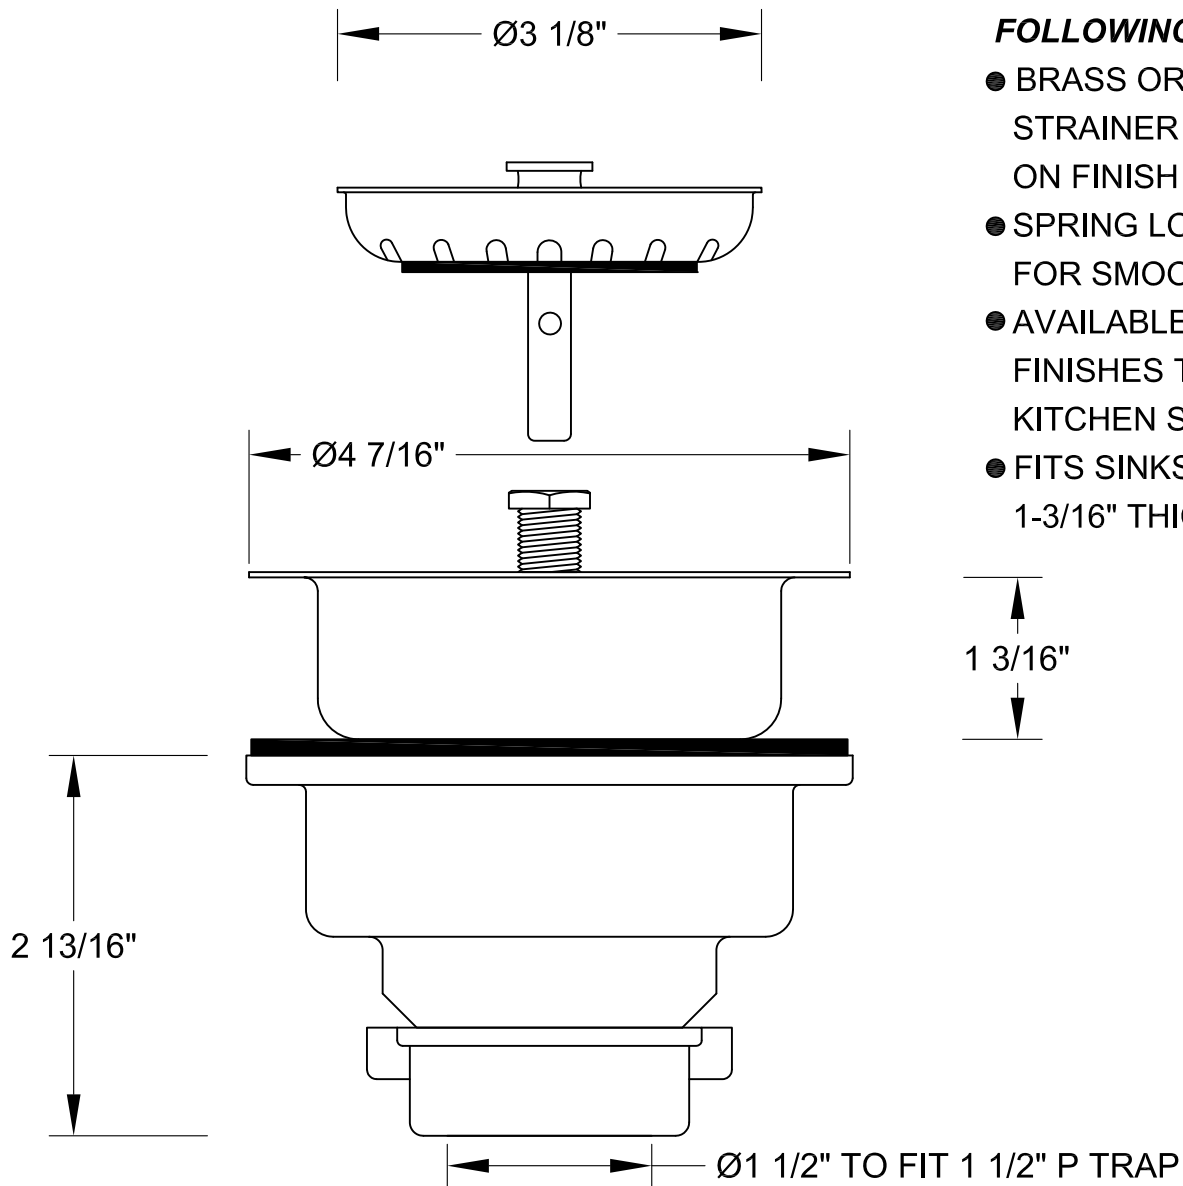

MT300 SPECIFICATIONS

3-1/2" DELUXE STEMBALL KITCHEN SINK STRAINER

THIS MODEL OFFERS THE FOLLOWING FEATURES:

- BRASS OR SS FLANGE AND STRAINER DEPENDING ON FINISH
- SPRING LOADED POST FOR SMOOTH OPERATION
- AVAILABLE IN MULTIPLE FINISHES TO MATCH YOUR KITCHEN SINK
- FITS SINKS UP TO 1-3/16" THICK