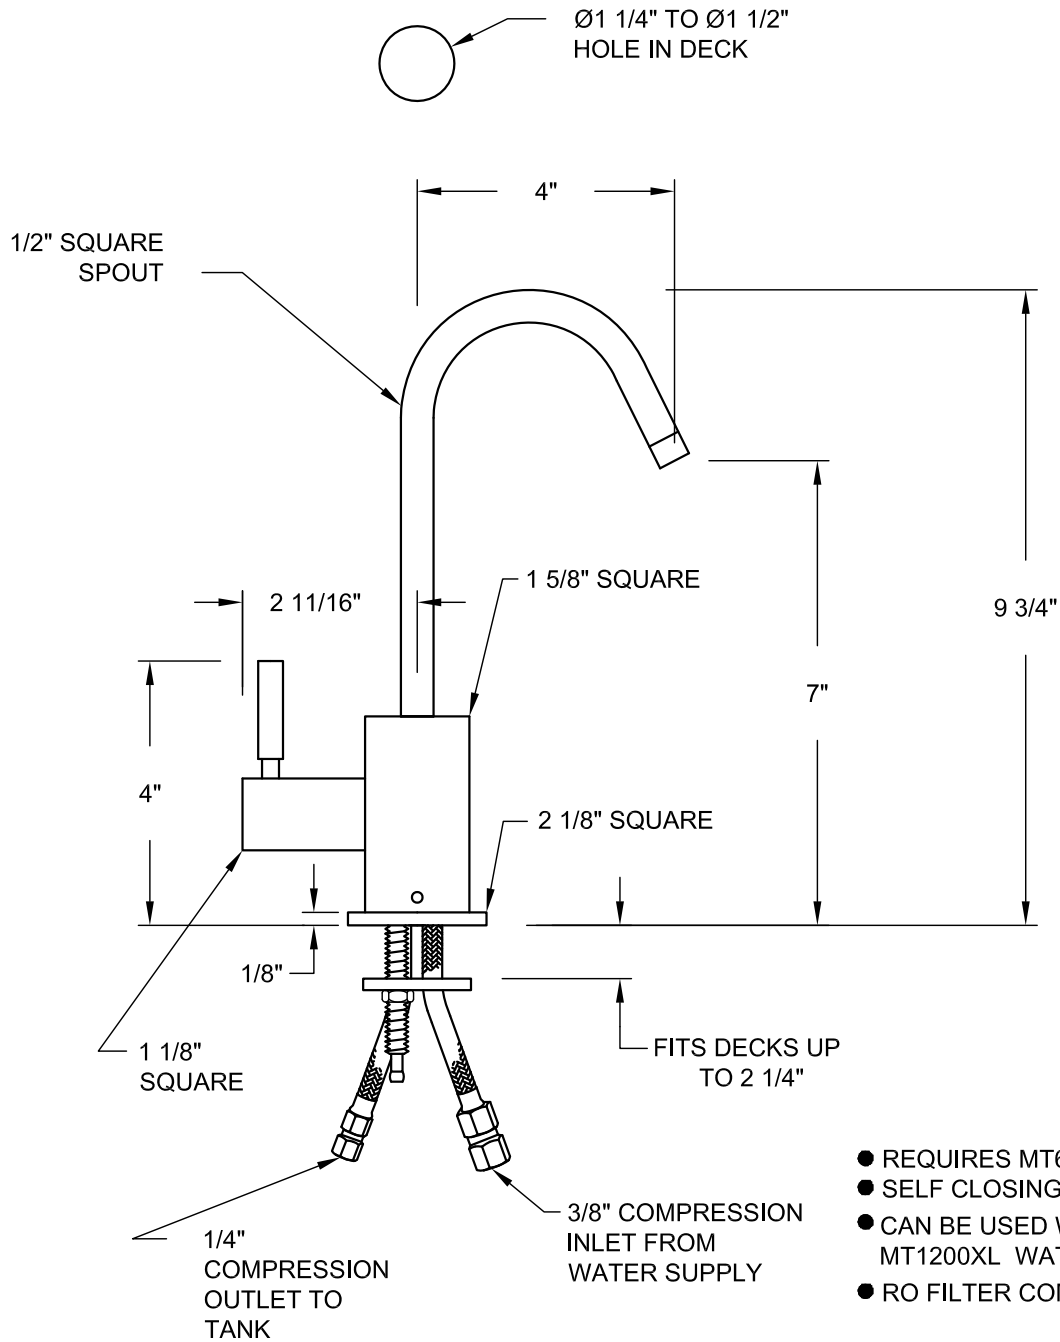

MT1500-NL SPECIFICATIONS

THE LITTLE GOURMET® CONTEMPORARY SQUARE
INSTANT HOT WATER DISPENSER

- REQUIRES MT641-2 HEATING TANK
- SELF CLOSING HANDLE
- CAN BE USED WITH MT660, MT662-2 & MT1200XL WATER FILTERS
- RO FILTER COMPATIBLE