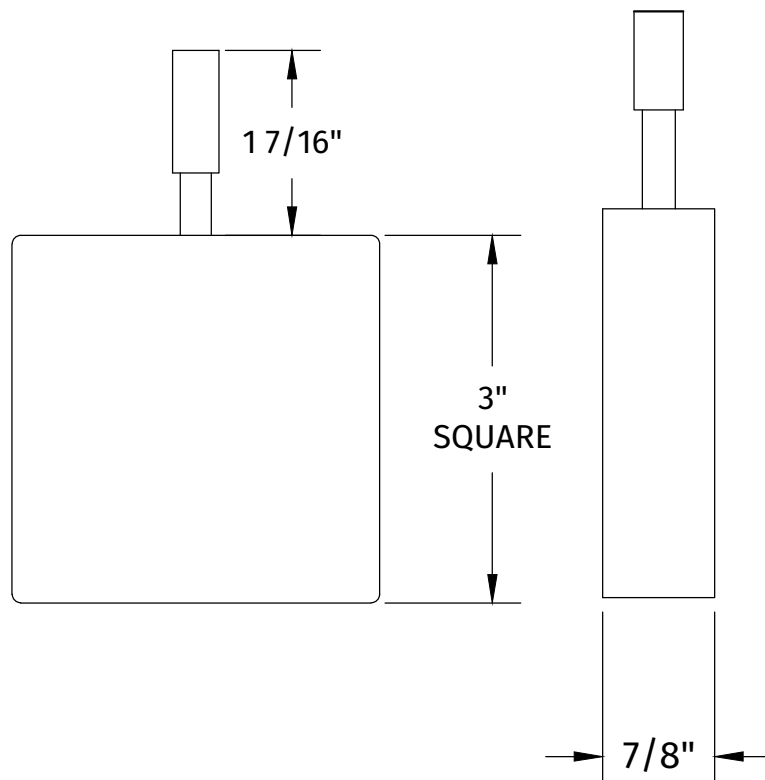

GEB-LVSQ

CONTEMPORARY SQUARE LEVER TRIM FOR GEBRIT CABLE DRAINS

SPECIFICATION SHEET

- LEVER CAN BE INSTALLED UP OR DOWN
- HANDLE CAN BE USED WITH OUT LEVER
- REQUIRES 4" FLAT SURFACE TO FUNCTION
- REPLACES HANDLE ON INSTALLED GEBERIT CABLE DRAINS USING INCLUDED PARTS