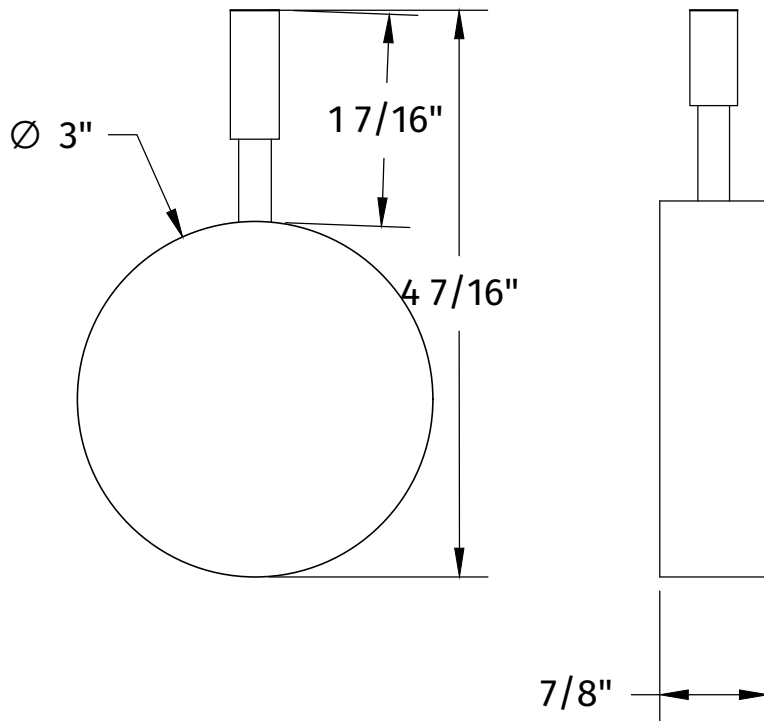

- LEVER CAN BE INSTALLED UP OR DOWN
- HANDLE CAN BE USED WITH OUT LEVER
- REPLACES HANDLE ON INSTALLED GEBERIT CABLE DRAINS USING INCLUDED PARTS

WARRANTY

FOR WARRANTY INFO PLEASE VISIT WWW.MOUNTAINPLUMBING.COM/PAGE/RESOURCES/WARRANTY

FINISH CARE & MAINTENANCE

NEVER USE ANY HARSH ALKALI, ACID BASED DETERGENTS OR CLEANERS SUCH AS SOFT SCRUB®, SCRUBBING BUBBLES® OR COMET® TO CLEAN. DO NOT USE BRILLO® AND SCOTCH BRITE® PADS. THESE WILL ALL HARM THE FINISH. TO CLEAN, USE ONLY A DAMP SOFT CLOTH AND WIPE USING A SOFT CLOTH. STANDARD WINDEX® CAN ALSO BE USED SPARINGLY. IT IS NOT NECESSARY TO WIPE HARD TO REMOVE SPOTS. TO MAINTAIN THE FINISH, WIPE WITH A SOFT DRY CLOTH AFTER USE. AN OCCASIONAL COAT OF PURE CARNAUBA WAX WITHOUT CLEANERS WILL HELP PROTECT THE FINISH.

SPECIFICATIONS SUBJECT TO CHANGE WITHOUT NOTICE