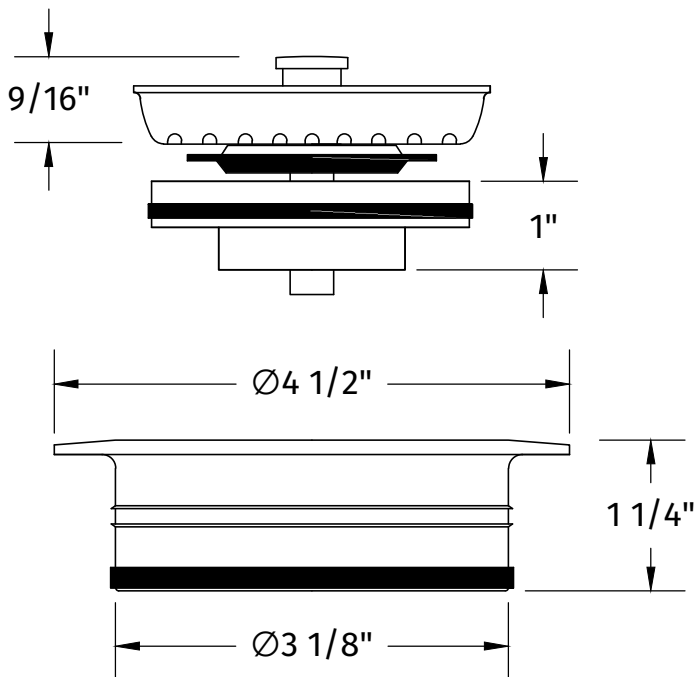

BWDUFG

DECORATIVE PLASTIC GARBAGE DISPOSER FLANGE FOR GRANITE SINKS WITH MATCHING STOPPER

A McAlpine Company

Mountain

Plumbing Products

SPECIFICATION SHEET

- WILL FIT MOUNTAIN PLUMBING AND ISE 3-BOLT MOUNT DISPOSERS
- DOES NOT MOUNT THE DISPOSER
- POLYPROPYLENE BODY WON'T CORRODE