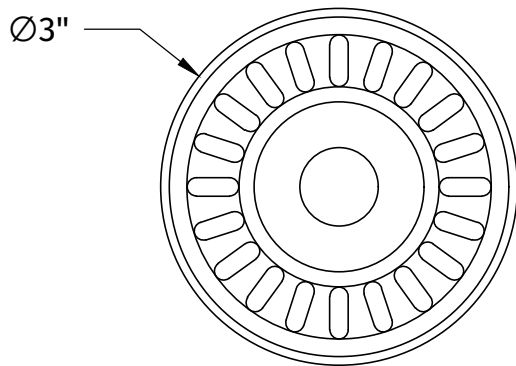

BWDUFG

DECORATIVE PLASTIC GARBAGE DISPOSER FLANGE FOR GRANITE SINKS WITH MATCHING STOPPER

A McAlpine Company

Mountain

Plumbing Products

SPECIFICATION SHEET

- WILL FIT MOUNTAIN PLUMBING AND ISE 3-BOLT MOUNT DISPOSERS
- DOES NOT MOUNT THE DISPOSER
- POLYPROPYLENE BODY WON'T CORRODE