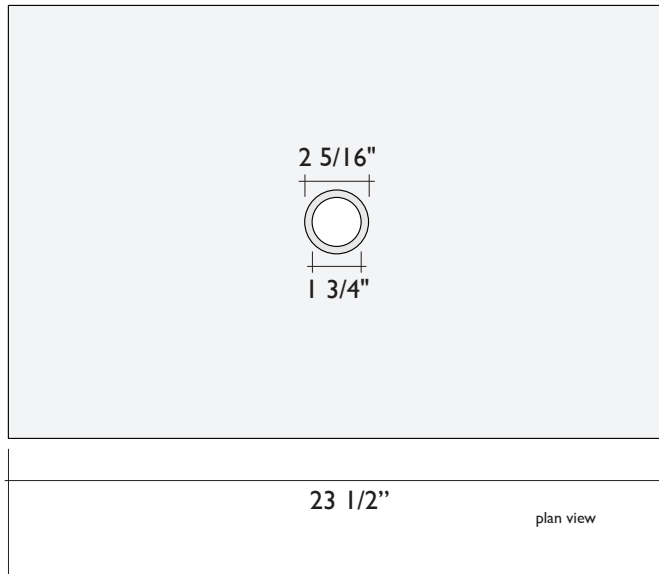

## RECTANGLE SINKS (ABOVE-COUNTER):

cutaway view - front

cutaway view - side