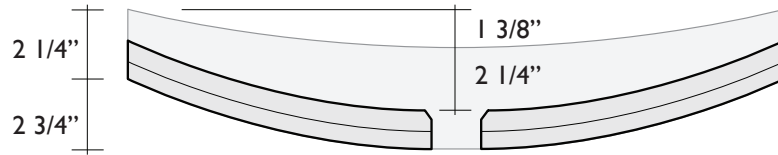

# SPECIFICATIONS:

## RECTANGLE SINKS (ABOVE-COUNTER):

cutaway view - front

cutaway view - side

# ITEM NUMBERS:

Ground &  
Polished

- ABI419.83
- ABI441.83
- ABI442.83

Coco Marengo  
Pure Gold  
Platinum

**NOTES:** These sinks weigh about 50 lbs each. Please see Sink Installation Instructions and Sink Care documents for important installation, care and maintenance information. Thickness is 1 3/8" to 1 1/2". Measurements are +/- 1/4".