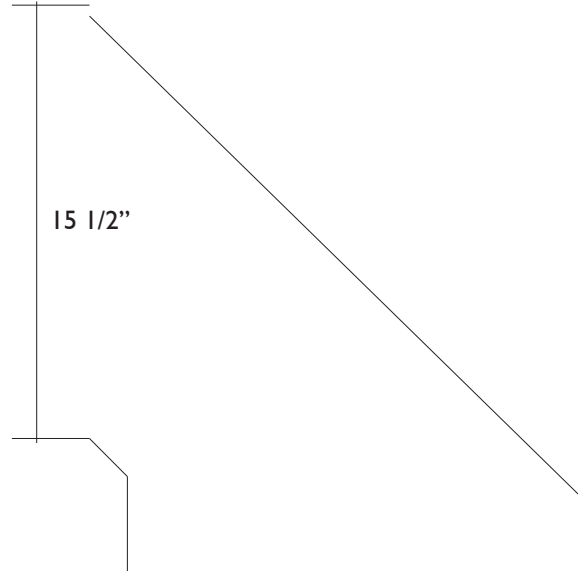

## RECTANGLE SINKS (ABOVE-COUNTER):

cutaway view - front

cutaway view - side

# ITEM NUMBERS:

Ground &  
Polished

- ABI419.83
- ABI441.83
- ABI442.83

Coco Marengo  
Pure Gold  
Platinum

**NOTES:** These sinks weigh about 50 lbs each. Please see Sink Installation Instructions and Sink Care documents for important installation, care and maintenance information. Thickness is 1 3/8" to 1 1/2". Measurements are +/- 1/4".