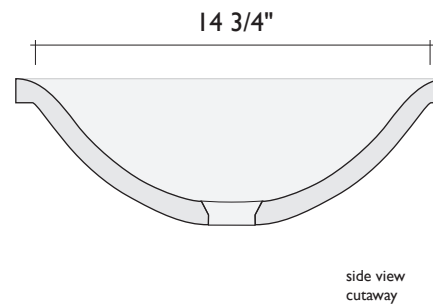

# SPECIFICATIONS: OVAL SINKS (UNDERMOUNT):

## OVAL UNDERMOUNT (16" x 19")