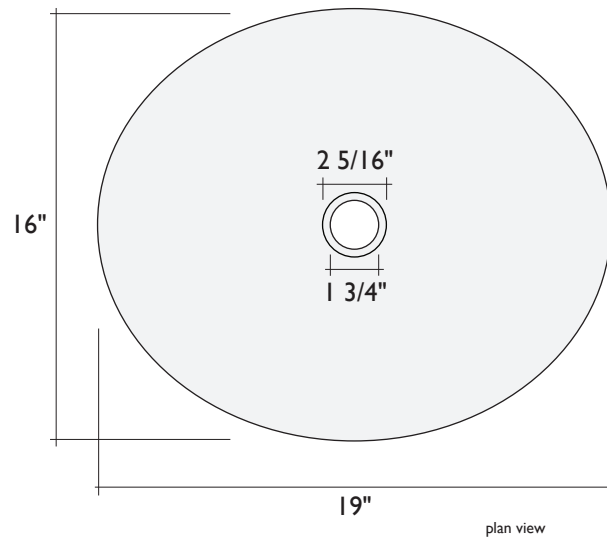

# SPECIFICATIONS: OVAL SINKS (UNDERMOUNT):

## OVAL UNDERMOUNT (16" x 19")