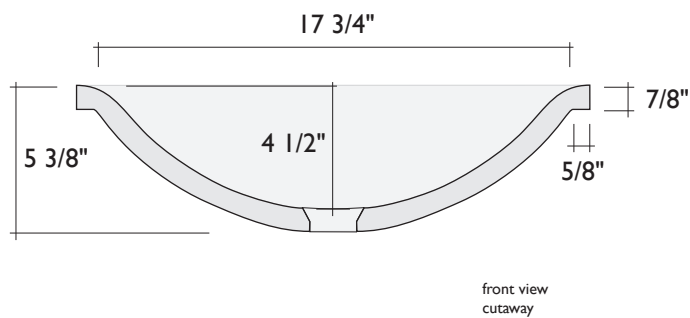

# SPECIFICATIONS: OVAL SINKS (UNDERMOUNT):

## OVAL UNDERMOUNT (16" x 19")