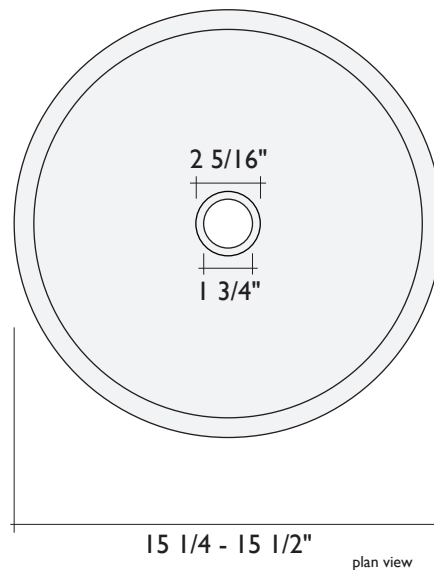

SPECIFICATIONS: ROUND SINKS (ABOVE-COUNTER):

STANDARD ROUND (18" DIAMETER)

SMALL ROUND (15" DIAMETER)

EDGES

Ground & Polished
(Cienega)

Ground & Polished
(Prestige & Celestial)

ITEM NUMBERS:

Ground & Polished

For item number, replace 'X' with 1 for 18" diameter sinks, and 2 for 15" diameter sinks.

NOTES: Thickness is 1" for fused glass sinks (Cienega), and 3/4" for single layer glass sinks (Prestige & Celestial). Above-Counter Sinks are round and do not have a flattened bottom. They should not be installed flush against a flat surface without using some type of support such as an Alchemy Donut Mounting Ring. Please see Sink Installation Instructions and Sink Care documents for important installation, care and maintenance information.