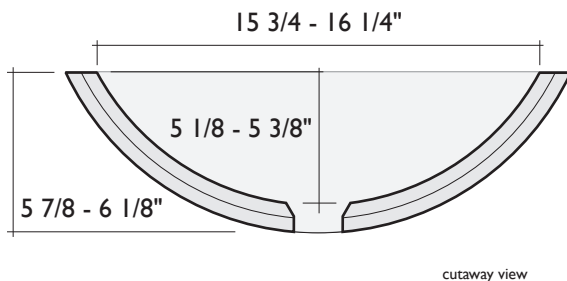

SPECIFICATIONS: ROUND SINKS (ABOVE-COUNTER):

STANDARD ROUND (18" DIAMETER)

SMALL ROUND (15" DIAMETER)

EDGES

Ground & Polished
(Cienega)

Ground & Polished
(Prestige & Celestial)

ITEM NUMBERS:

Ground & Polished

For item number, replace 'X' with 1 for 18" diameter sinks, and 2 for 15" diameter sinks.

NOTES: Thickness is 1" for fused glass sinks (Cienega), and 3/4" for single layer glass sinks (Prestige & Celestial). Above-Counter Sinks are round and do not have a flattened bottom. They should not be installed flush against a flat surface without using some type of support such as an Alchemy Donut Mounting Ring. Please see Sink Installation Instructions and Sink Care documents for important installation, care and maintenance information.