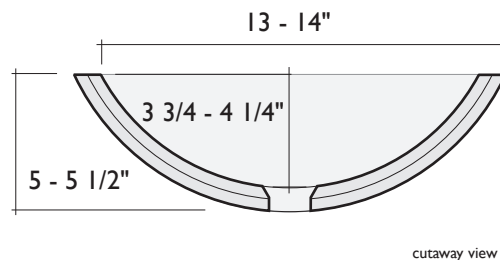

SPECIFICATIONS: ROUND SINKS (ABOVE-COUNTER):

STANDARD ROUND (18" DIAMETER)

SMALL ROUND (15" DIAMETER)

EDGES

Ground & Polished
(Cienega)

Ground & Polished
(Prestige & Celestial)

ITEM NUMBERS:

Ground & Polished

For item number, replace 'X' with 1 for 18" diameter sinks, and 2 for 15" diameter sinks.

NOTES: Thickness is 1" for fused glass sinks (Cienega), and 3/4" for single layer glass sinks (Prestige & Celestial). Above-Counter Sinks are round and do not have a flattened bottom. They should not be installed flush against a flat surface without using some type of support such as an Alchemy Donut Mounting Ring. Please see Sink Installation Instructions and Sink Care documents for important installation, care and maintenance information.