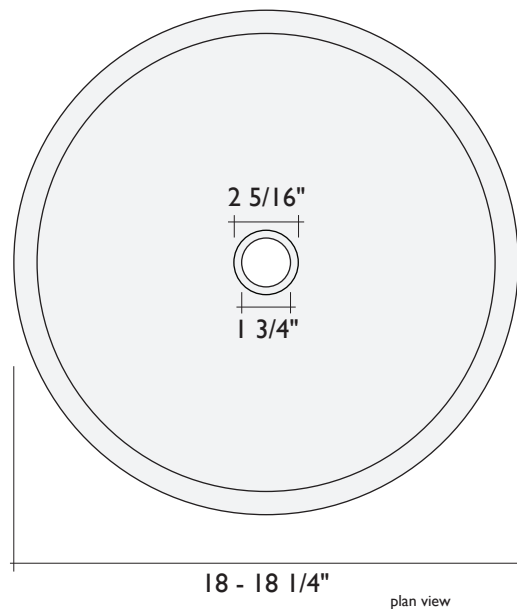

SPECIFICATIONS: ROUND SINKS (ABOVE-COUNTER):

STANDARD ROUND (18" DIAMETER)

SMALL ROUND (15" DIAMETER)

EDGES

Ground & Polished
(Cienega)

Ground & Polished
(Prestige & Celestial)

ITEM NUMBERS:

Ground & Polished

For item number, replace 'X' with 1 for 18" diameter sinks, and 2 for 15" diameter sinks.

NOTES: Thickness is 1" for fused glass sinks (Cienega), and 3/4" for single layer glass sinks (Prestige & Celestial). Above-Counter Sinks are round and do not have a flattened bottom. They should not be installed flush against a flat surface without using some type of support such as an Alchemy Donut Mounting Ring. Please see Sink Installation Instructions and Sink Care documents for important installation, care and maintenance information.