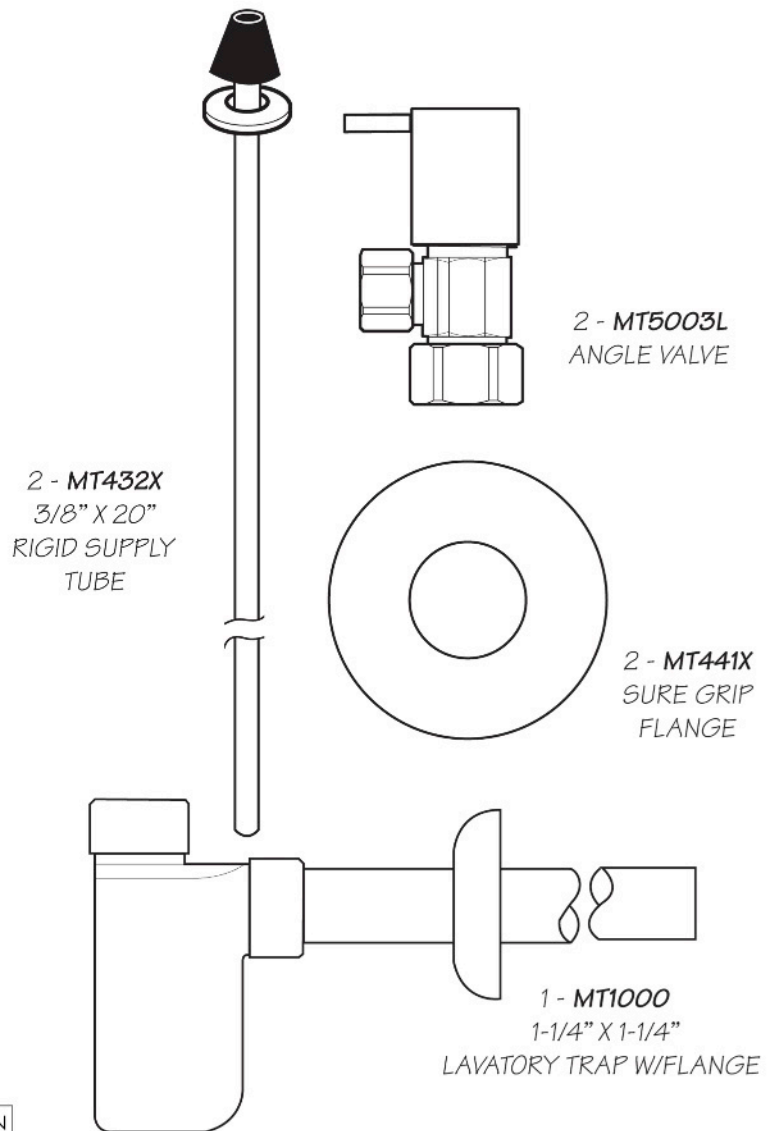

**Lavatory Supply Kit w/P-Trap
Lever Handle**
5/8" O.D. Comp. x 3/8" O.D. Outlet Comp

INSTALLATION DIMENSIONS

This model offers you the following features & benefits:

- 5/8" O.D. (1/2 CTS) Inlet Compression
- 3/8" O.D. Outlet Compression
- 1/4 Turn ceramic cartridge
- Available in 17 finishes
 - CPB - Polished Chrome
 - SC - Satin Chrome
 - PN - Polished Nickel
 - BRN - Brushed Nickel
 - PEW - Pewter
 - AB - Antique Brass
 - PVD - Polished Brass
 - WB - Weathered Brass
 - WCP - Weathered Copper
 - ORB - Oil Rubbed Bronze
 - VB - Venetian Bronze*
 - PVDDB - Brushed Bronze
 - TB - Tuscan Brass
 - MB - Matte Black
 - FG - French Gold
 - GPB - Polished Gold
 - SG - Satin Gold