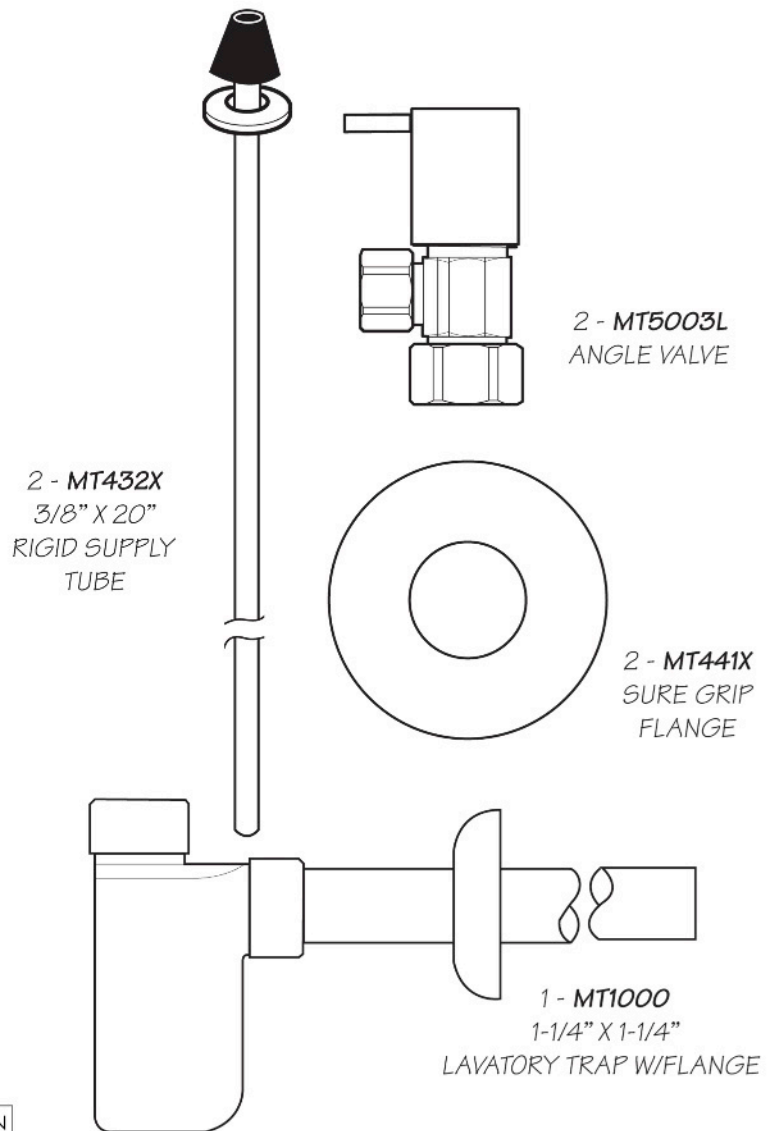

Lavatory Supply Kit w/P-Trap Lever Handle 5/8" O.D. Comp. x 3/8" O.D. Outlet Comp INSTALLATION DIMENSIONS

This model offers you the following features & benefits:

- 5/8" O.D. (1/2 CTS) Inlet Compression
- 3/8" O.D. Outlet Compression
- 1/4 Turn ceramic cartridge
- Available in 17 finishes
  - ☐ CPB - Polished Chrome
  - ☐ SC - Satin Chrome
  - ☐ PN - Polished Nickel
  - ☐ BRN - Brushed Nickel
  - ☐ PEW - Pewter
  - ☐ AB - Antique Brass
  - ☐ PVD - Polished Brass
  - ☐ WB - Weathered Brass
  - ☐ WCP - Weathered Copper
  - ☐ ORB - Oil Rubbed Bronze
  - ☐ VB - Venetian Bronze*
  - ☐ PVDDB - Brushed Bronze
  - ☐ TB - Tuscan Brass
  - ☐ MB - Matte Black
  - ☐ FG - French Gold
  - ☐ GPB - Polished Gold
  - ☐ SG - Satin Gold

Warranty

*ALL MOUNTAIN PRODUCTS CARRY A 1 YEAR WARRANTY ON ALL WORKING PARTS.(except disposers)

*MOST SPECIAL FINISHES HAVE A 1 YEAR WARRANTY IF INSTRUCTIONS ARE FOLLOWED PROPERLY. ORB, EB, MHB, WCP, AND TB HAVE A 90 DAY WARRANTY IF INSTRUCTIONS ARE FOLLOWED PROPERLY.

*ALL PVD FINISHES COME WITH A LIFETIME WARRANTY IF INSTRUCTIONS ARE FOLLOWED PROPERLY

*ALL XENYO COLORED PRODUCTS HAVE A LIFETIME WARRANTY

*USE OF PLUMBERS PUTTY ON PRODUCTS VOIDS WARRANTY

Specifications subject to change without notice.