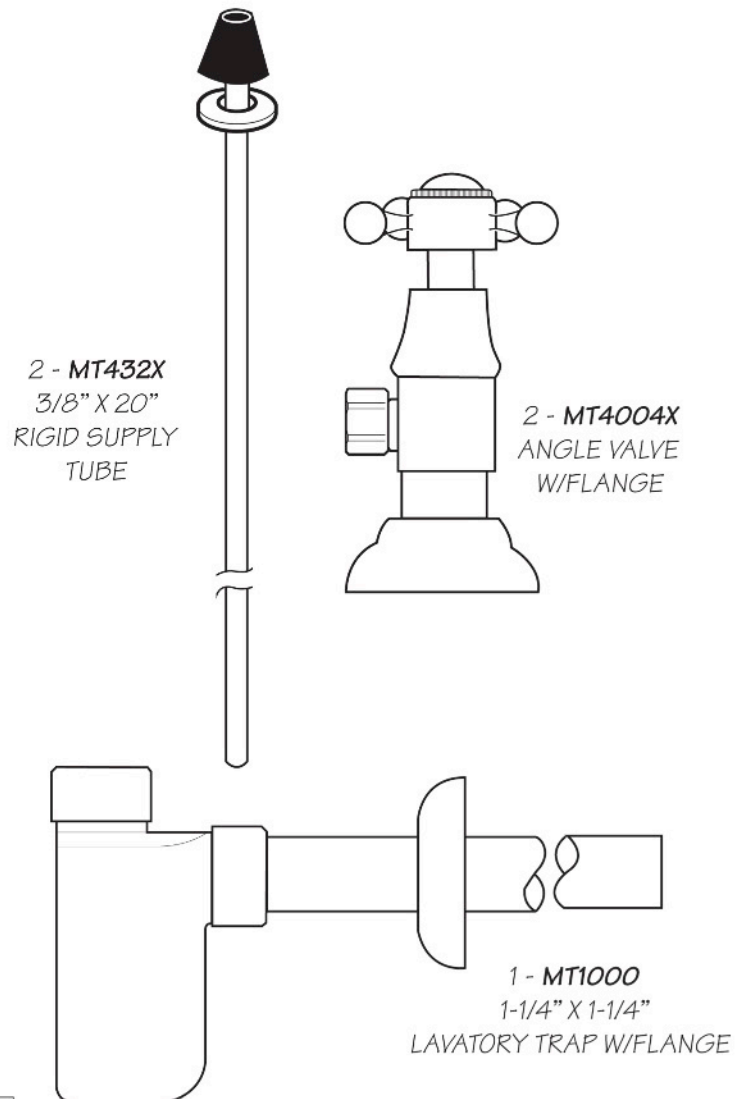

#### INSTALLATION DIMENSIONS

*This model offers you the following features & benefits:*

- 5/8" O.D. (1/2 CTS) Inlet Compression
- 3/8" O.D. Outlet Compression
- 1/4 Turn ceramic cartridge
- Available in 15 finishes
  - CPB - Polished Chrome
  - SC - Satin Chrome
  - PN - Polished Nickel
  - BRN - Brushed Nickel
  - PVD - Polished Brass
  - WB - Weathered Brass
  - WCP - Weathered Copper
  - ORB - Oil Rubbed Bronze
  - VB - Venetian Bronze\*
  - PVDDB - Brushed Bronze
  - TB - Tuscan Brass
  - MB - Matte Black
  - FG - French Gold
  - GPB - Polished Gold
  - SG - Satin Gold