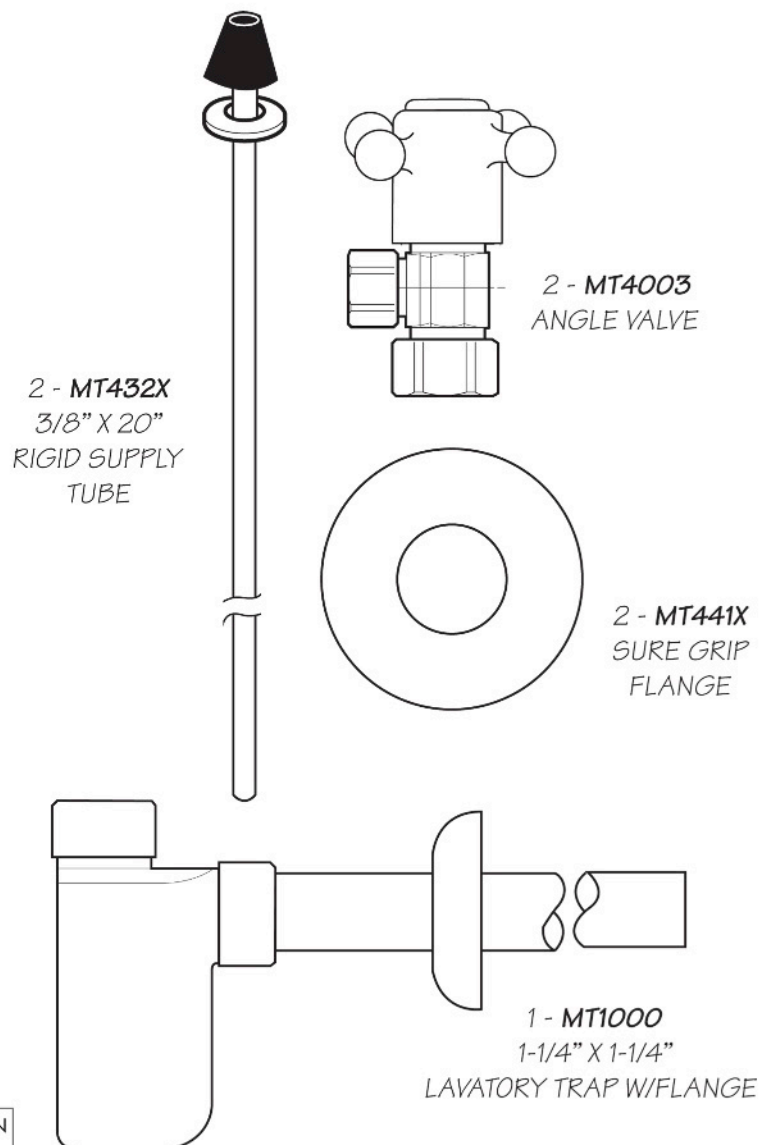

INSTALLATION DIMENSIONS

This model offers you the following features & benefits:

- 5/8" O.D. (1/2 CTS) Inlet Compression
- 3/8" O.D. Outlet Compression
- 1/4 Turn ceramic cartridge
- Available in 18 finishes
  - ☐ CPB - Polished Chrome
  - ☐ SC - Satin Chrome
  - ☐ PN - Polished Nickel
  - ☐ BRN - Brushed Nickel
  - ☐ PEW - Pewter
  - ☐ AB - Antique Brass
  - ☐ PVD - Polished Brass
  - ☐ WB - Weathered Brass
  - ☐ WCP - Weathered Copper
  - ☐ ACP - Antique Copper
  - ☐ ORB - Oil Rubbed Bronze
  - ☐ VB - Venetian Bronze*
  - ☐ PVDDB - Brushed Bronze
  - ☐ TB - Tuscan Brass
  - ☐ MB - Matte Black
  - ☐ FG - French Gold
  - ☐ GPB - Polished Gold
  - ☐ SG - Satin Gold

Warranty

*ALL MOUNTAIN PRODUCTS CARRY A 1 YEAR WARRANTY ON ALL WORKING PARTS.(except disposers)

*MOST SPECIAL FINISHES HAVE A 1 YEAR WARRANTY IF INSTRUCTIONS ARE FOLLOWED PROPERLY. ORB, EB, MHB, WCP, AND TB HAVE A 90 DAY WARRANTY IF INSTRUCTIONS ARE FOLLOWED PROPERLY.

*ALL PVD FINISHES COME WITH A LIFETIME WARRANTY IF INSTRUCTIONS ARE FOLLOWED PROPERLY

*ALL XENOY COLORED PRODUCTS HAVE A LIFETIME WARRANTY

*USE OF PLUMBERS PUTTY ON PRODUCTS VOIDS WARRANTY

Specifications subject to change without notice.