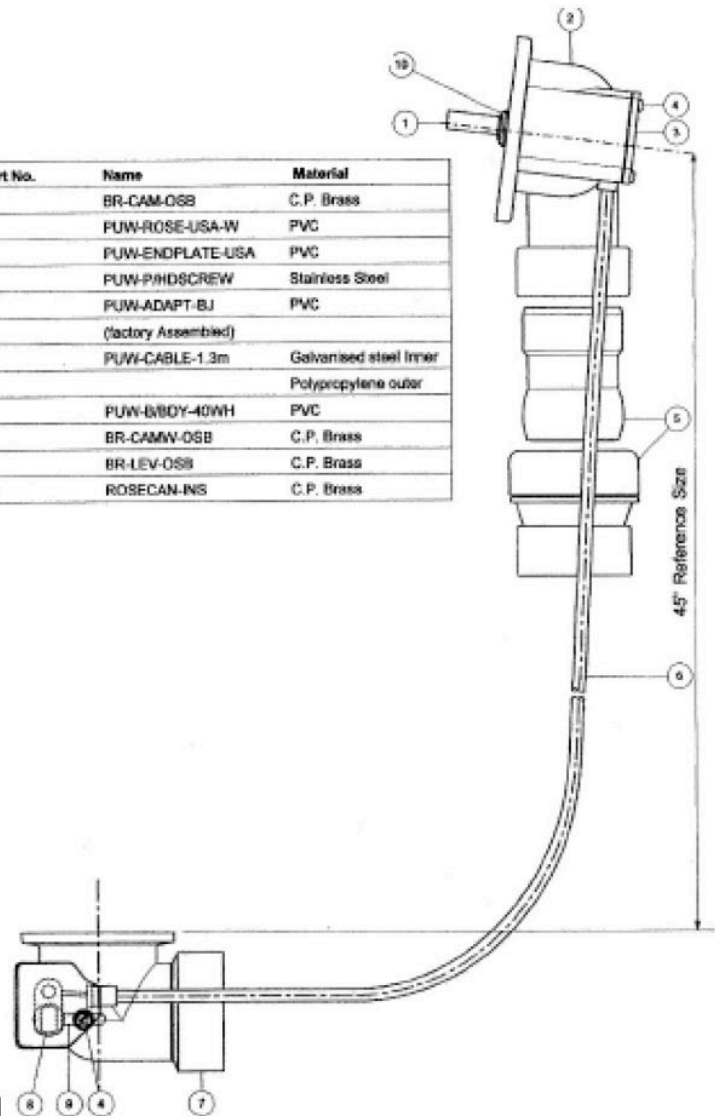

INSTALLATION DIMENSIONS

This model offers you the following features & benefits:

- Attractive and functional cable-drive bath waste and overflow.
- Available in 30 finishes
- Fits 23" - 27" depth tubs and whirlpools.
- Pipe not supplied
- For acrylic, fiberglass, cast iron and steel bathtubs and whirlpools.
- Cable length 39".
- IAPMO Listed.
- Meets CSA standard B125.
- Flexible ball joint control head
- Constructed of PVC plastic
- Fits 23"-27" depths.

Warranty

*ALL MOUNTAIN PRODUCTS CARRY A 1 YEAR WARRANTY ON ALL WORKING PARTS.(except disposers)

*MOST SPECIAL FINISHES HAVE A 1 YEAR WARRANTY IF INSTRUCTIONS ARE FOLLOWED PROPERLY. ORB, EB, MHB, WCP, AND TB HAVE A 90 DAY WARRANTY IF INSTRUCTIONS ARE FOLLOWED PROPERLY.

*ALL PVD FINISHES COME WITH A LIFETIME WARRANTY IF INSTRUCTIONS ARE FOLLOWED PROPERLY

*ALL XENYO COLORED PRODUCTS HAVE A LIFETIME WARRANTY

*USE OF PLUMBERS PUTTY ON PRODUCTS VOIDS WARRANTY

Part No.	Name	Material
1	BR-CAM-OSB	C.P. Brass
2	P/W-ROSE-USA-W	PVC
3	P/W-ENDPLATE-USA	PVC
4	P/W-P/HDSCREW	Stainless Steel
5	P/W-ADAPT-BJ (Factory Assembled)	PVC
6	P/W-CABLE-1.3m	Galvanized steel inner Polypropylene outer
7	P/W-BODY-40WH	PVC
8	BR-CAMW-OSB	C.P. Brass
9	BR-LEV-OSB	C.P. Brass
10	ROSECAN-INS	C.P. Brass

Specifications subject to change without notice.

© Mountain Plumbing Products

www.mountainplumbing.com

• Call Toll-Free 1.888.222.9140 Form MPP BWO40S45P2 2006