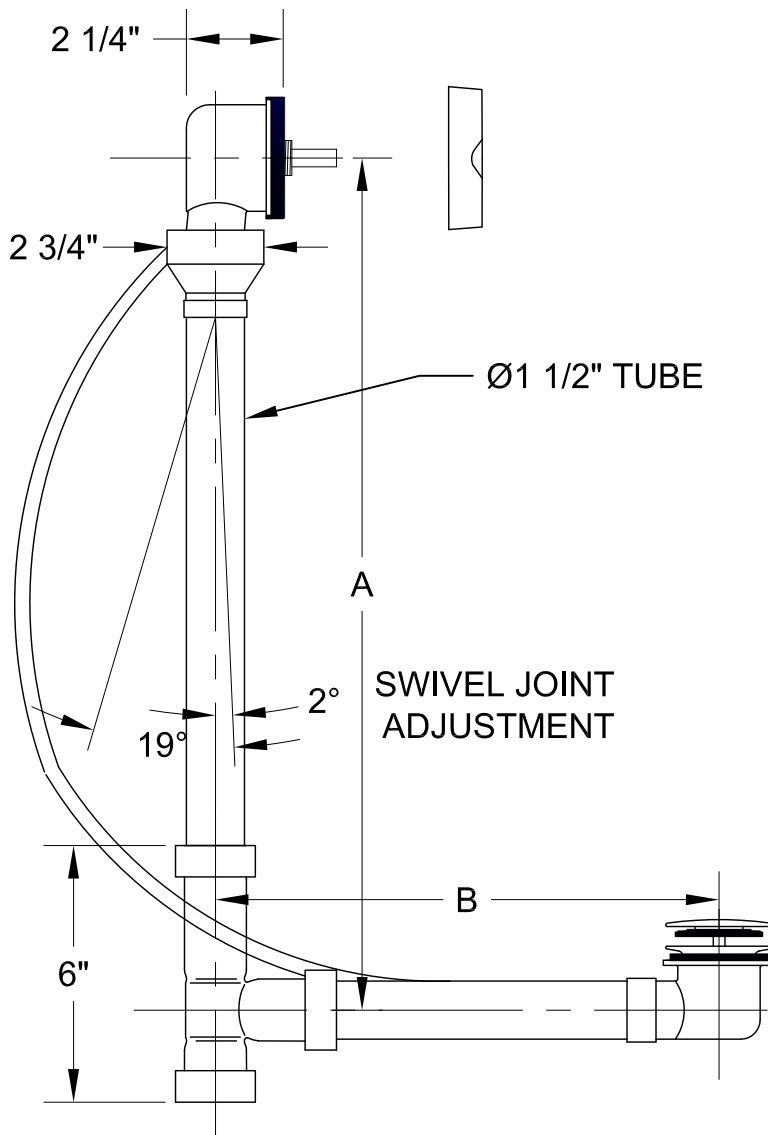

# BDR20SBR22, BDR20SBR27

# BDR20SBR45

BRASS DRAIN WITH FLEXIBLE  
OVERFLOW HEAD

### THIS DECORATIVE TUB DRAIN OFFERS THE FOLLOWING FEATURES:

- LISTED ON IAPMO FILE 3757
- FLEXIBLE OVERFLOW HEAD ADJUSTS 2 DEGREES TO 19 DEGREES
- STRAIGHT CONNECTION TO FLOOR PIPING
- TRIM AVAILABLE IN MANY FINISHES
- ALL 17 GAGE BRASS TUBING
- FITS TUBS UP TO 3/4" THICK
- ALL BRASS HEAVY DUTY CONSTRUCTION

MODEL NO.	DIM. A	DIM. B
BDR20SBR22	12"-22"	7"-13"
BDR20SBR27	21"-26"	7"-13"
BDR20SBR45	12"-22"	13"-21"